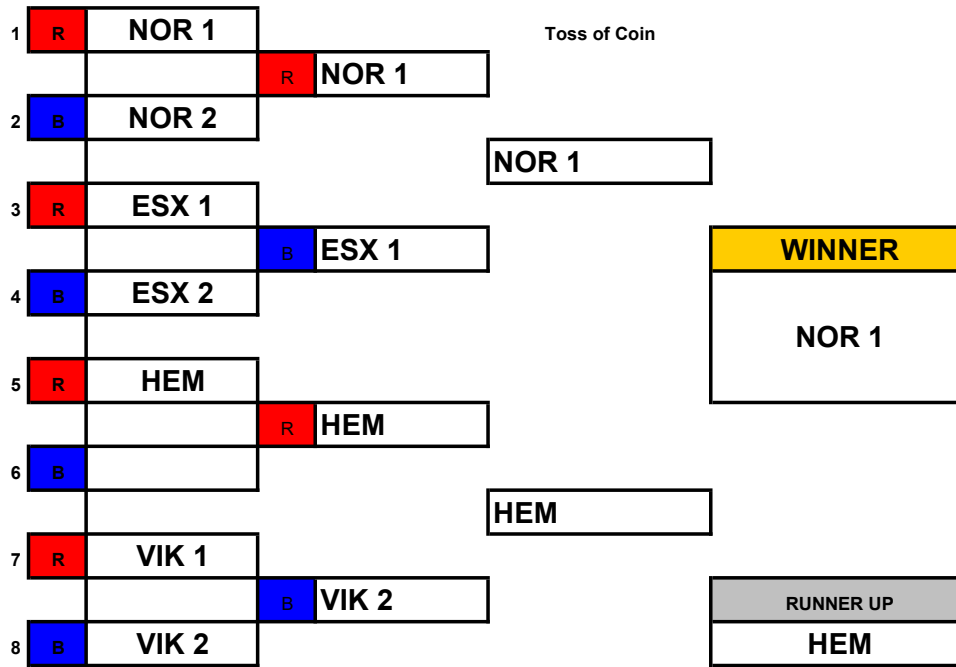

ERSA Summer League - 2018

Open "B" Age Groups

ERSA Summer League - 2018

Open "B" Age Groups

ERSA Summer League - 2018

Vikings Dual Slalom

Childrens Age Group

Open "A" Age Group

ERSA Summer League - 2018

Open "B" Age Groups

ERSA Summer League - 201

Essex Dual Slalom

Childrens Age Group

Run	Red (R)	Blue (B)	Notes
1	Red		Toss of Coin
2		Blue	
3	Red		
4		Blue	WINNER
5	Red		
6		Blue	
7	Red		RUNNER UP
8		Blue	