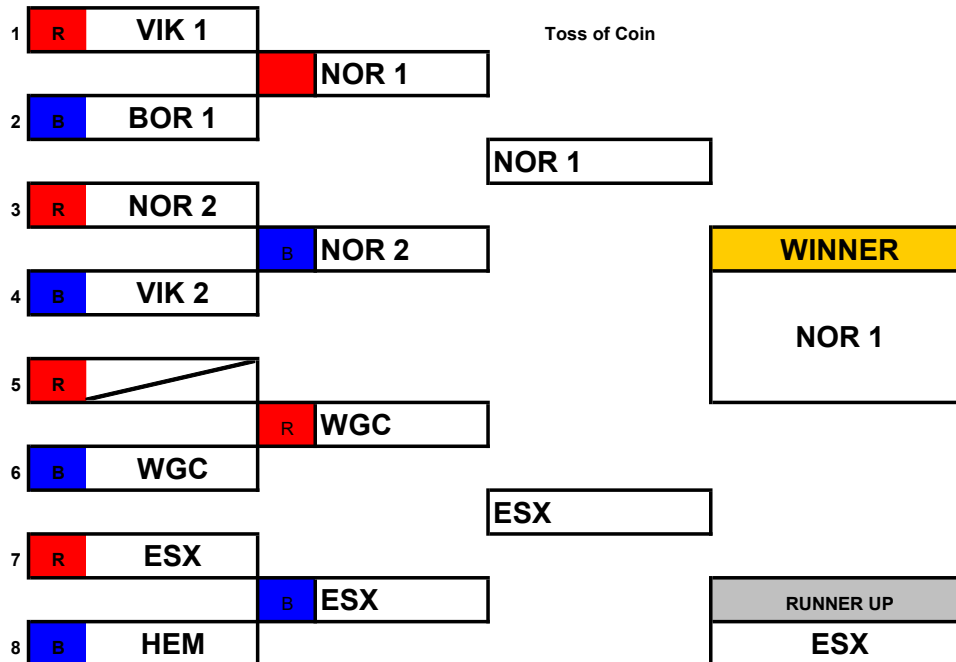

ERSA Summer League - 2018

Welwyn Dual Slalom

Childrens Age Group

Open "A" Age Group

ERSA Summer League - 2018

Open "B" Age Groups

ERSA Summer League - 2018

Norfolk Dual Slalom

Childrens Age Group

Open "A" Age Group

ERSA Summer League - 2018

Open "B" Age Groups

ERSA Summer League - 2018

Vikings Dual Slalom

Childrens Age Group

1	R				Toss of Coin	
			R			
2	B					
3	R					
			B			WINNER
4	B					
5	R					
			R			
6	B					
7	R					
			B			RUNNER UP
8	B					

Open "A" Age Group

1	R				Toss of Coin	
			R			
2	B					
3	R					
			B			WINNER
4	B					
5	R					
			R			
6	B					
7	R					
			B			RUNNER UP
8	B					

ERSA Summer League - 2018

Open "B" Age Groups

1	R				
			R		
2	B				
3	R				
			B		
4	B				
5	R				
			R		
6	B				
7	R				
			B		
8	B				

Toss of Coin

WINNER

RUNNER UP

ERSA Summer League - 201

Essex Dual Slalom

Childrens Age Group

Run	Red (R)	Blue (B)	Toss of Coin	Result
1	Red			
2		Blue		
3	Red			
4		Blue		WINNER
5	Red			
6		Blue		
7	Red			RUNNER UP
8		Blue		