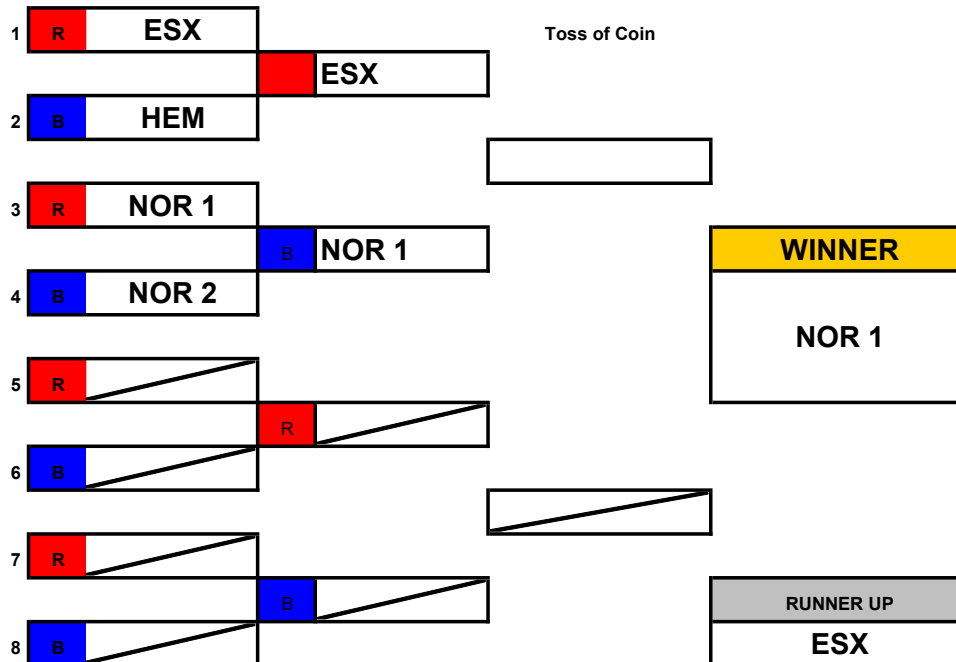

ERSA Summer League - 2018

Welwyn Dual Slalom

Childrens Age Group

Open "A" Age Group

ERSA Summer League - 2018

Open "B" Age Groups

ERSA Summer League - 2018

Norfolk Dual Slalom

Childrens Age Group

Open "A" Age Group

ERSA Summer League - 2018

Open "B" Age Groups

ERSA Summer League - 2018

Vikings Dual Slalom

Childrens Age Group

1	R				Toss of Coin	
			R			
2	B					
3	R					
			B			WINNER
4	B					
5	R					
			R			
6	B					
7	R					
			B			RUNNER UP
8	B					

Open "A" Age Group

1	R				Toss of Coin	
			R			
2	B					
3	R					
			B			WINNER
4	B					
5	R					
			R			
6	B					
7	R					
			B			RUNNER UP
8	B					

ERSA Summer League - 2018

Open "B" Age Groups

1	R				
			R		
2	B				
3	R				
			B		
4	B				
5	R				
			R		
6	B				
7	R				
			B		
8	B				