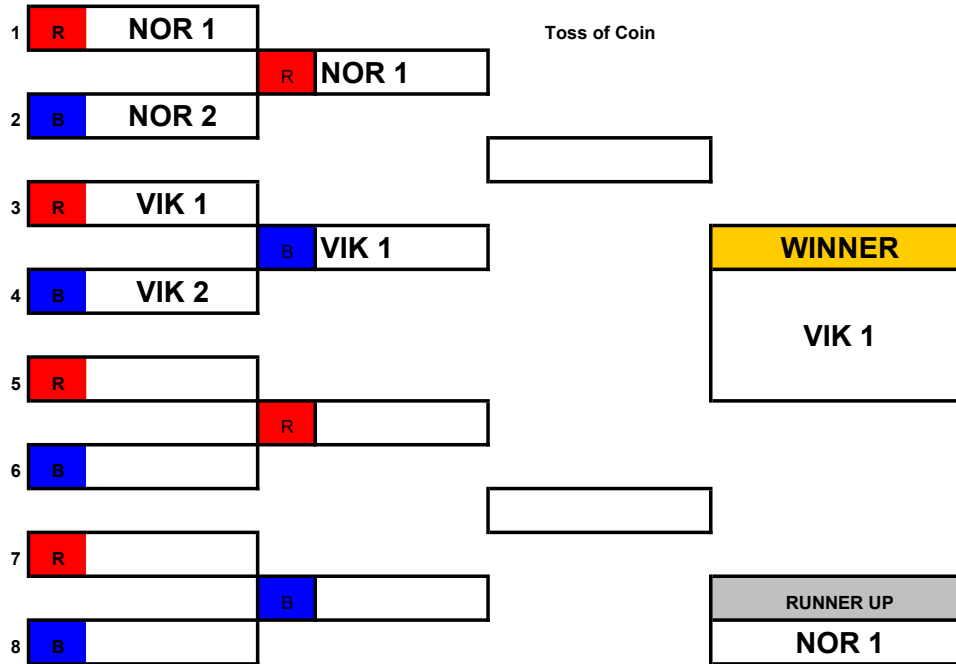

ERSA Summer League - 2018

Open "B" Age Groups

ERSA Summer League - 2018

Open "B" Age Groups

ERSA Summer League - 2018

Vikings Dual Slalom

Childrens Age Group

Open "A" Age Group

ERSA Summer League - 2018

Open "B" Age Groups

ERSA Summer League - 201

Essex Dual Slalom

Childrens Age Group

Run	Red (R)	Blue (B)	Notes
1	Red		Toss of Coin
2		Blue	
3	Red		
4		Blue	WINNER
5	Red		
6		Blue	
7	Red		RUNNER UP
8		Blue	