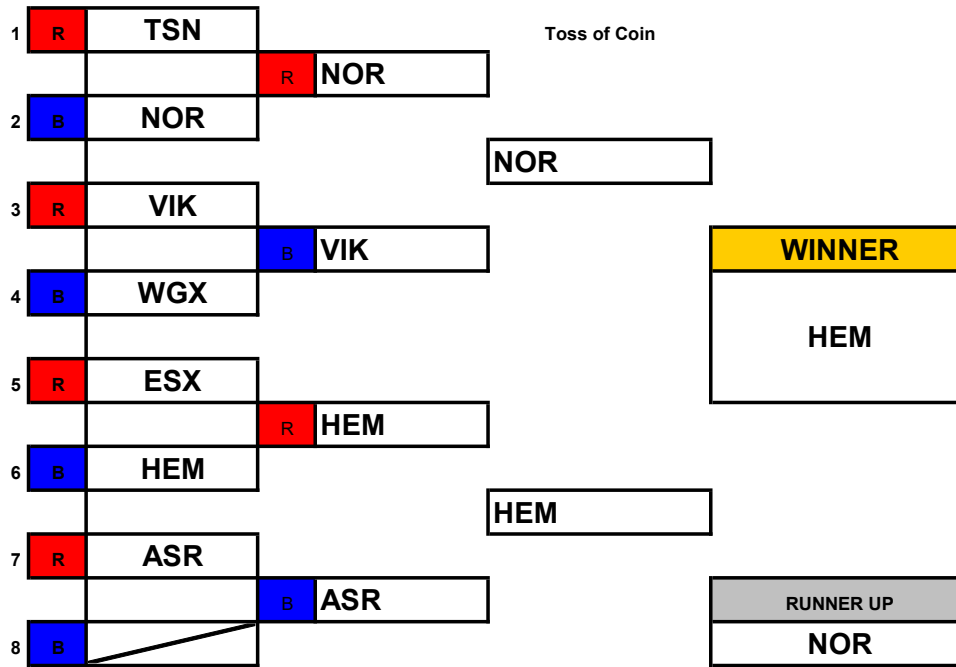

ERSA Summer League - 2018

Welwyn Dual Slalom

Childrens Age Group

Open "A" Age Group

ERSA Summer League - 2018

Open "B" Age Groups

ERSA Summer League - 2018

Norfolk Dual Slalom

Childrens Age Group

Open "A" Age Group

ERSA Summer League - 2018

Open "B" Age Groups

ERSA Summer League - 2018

Vikings Dual Slalom

Childrens Age Group

1	R				Toss of Coin	
			R			
2	B					
3	R					
			B			WINNER
4	B					
5	R					
			R			
6	B					
7	R					
			B			RUNNER UP
8	B					

Open "A" Age Group

1	R				Toss of Coin	
			R			
2	B					
3	R					
			B			WINNER
4	B					
5	R					
			R			
6	B					
7	R					
			B			RUNNER UP
8	B					

ERSA Summer League - 2018

Open "B" Age Groups

1	R				
			R		
2	B				
3	R				
			B		
4	B				
5	R				
			R		
6	B				
7	R				
			B		
8	B				