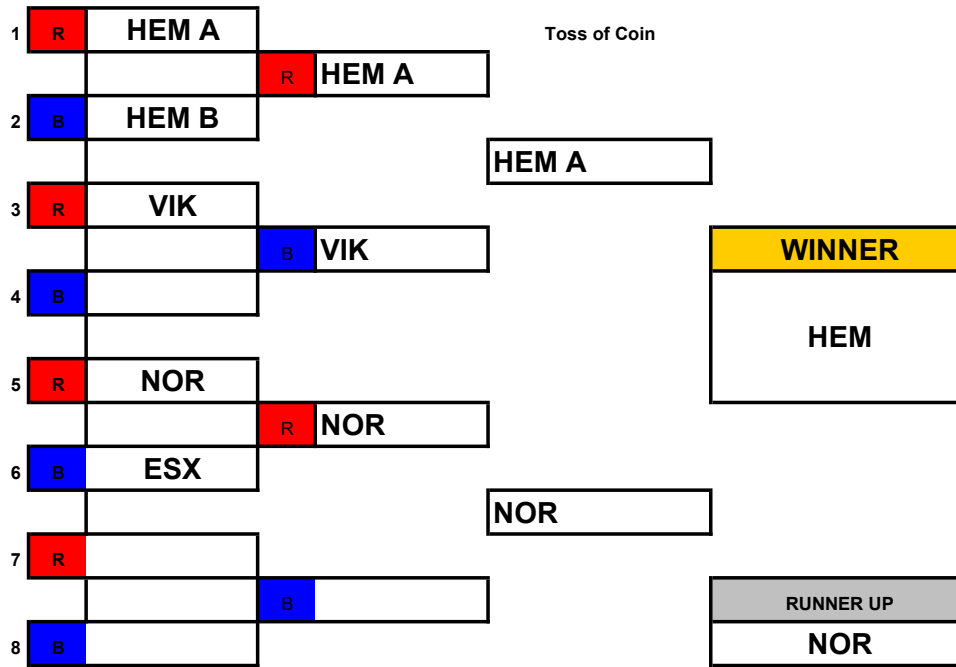

ERSA Summer League - 2018

Open "B" Age Groups

ERSA Summer League - 201

Essex Dual Slalom

Childrens Age Group

Run	Red (R)	Blue (B)	Notes
1	Red		Toss of Coin
2		Blue	
3	Red		
4		Blue	WINNER
5	Red		
6		Blue	
7	Red		RUNNER UP
8		Blue	

Open "A" Age Group

Run	Red (R)	Blue (B)	Notes
1	Red		Toss of Coin
2		Blue	
3	Red		
4		Blue	WINNER
5	Red		
6		Blue	
7	Red		RUNNER UP
8		Blue	

ERSA Summer League - 201

Open "B" Age Groups

ERSA Summer League - 2018

Tallington Dual Slalom

Childrens Age Group

Open "A" Age Group

ERSA Summer League - 2018

Open "B" Age Groups