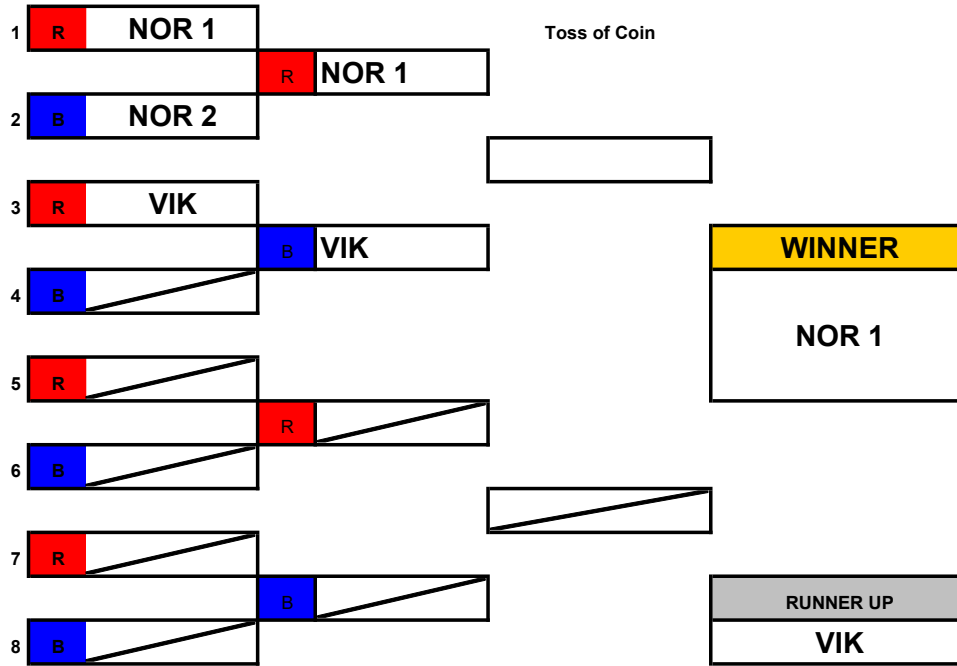

Childrens Age Group

Open "A" Age Group

ERSA Summer League - 2018

Open "B" Age Groups

ERSA Summer League - 2018

Vikings Dual Slalom

Childrens Age Group

1	R				Toss of Coin	
			R			
2	B					
3	R					
			B			WINNER
4	B					
5	R					
			R			
6	B					
7	R					
			B			RUNNER UP
8	B					

Open "A" Age Group

1	R				Toss of Coin	
			R			
2	B					
3	R					
			B			WINNER
4	B					
5	R					
			R			
6	B					
7	R					
			B			RUNNER UP
8	B					

ERSA Summer League - 2018

Open "B" Age Groups

1	R				
			R		
2	B				
3	R				
			B		
4	B				
5	R				
			R		
6	B				
7	R				
			B		
8	B				

Toss of Coin

WINNER

RUNNER UP

ERSA Summer League - 201

Essex Dual Slalom

Childrens Age Group

Run	Red (R)	Blue (B)	Toss of Coin	Result
1	Red			
2		Blue		
3	Red			
4		Blue		WINNER
5	Red			
6		Blue		
7	Red			RUNNER UP
8		Blue		