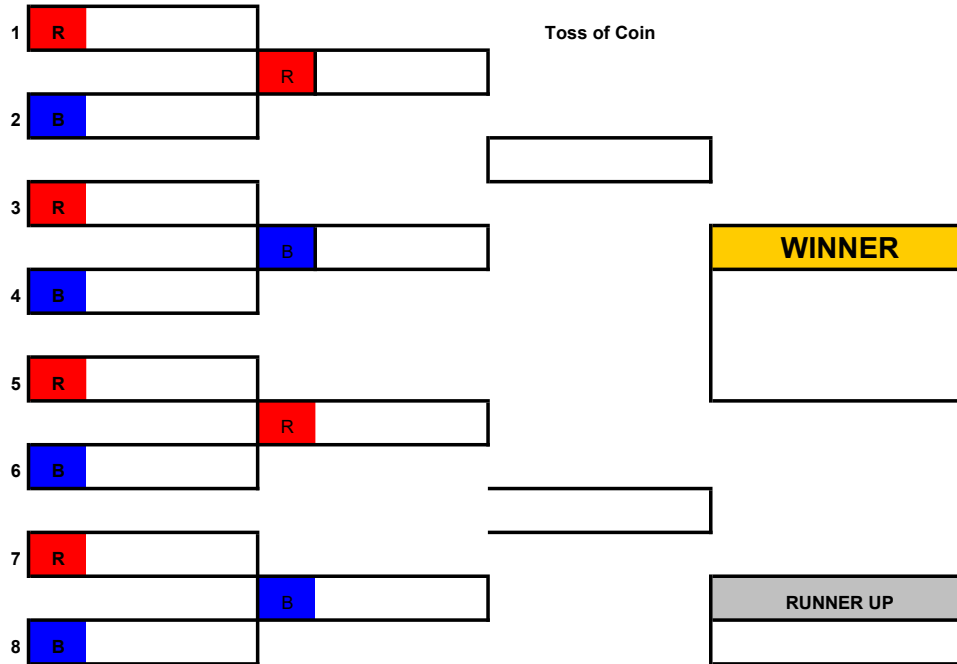

ERSA Summer League - 2018

Open "B" Age Groups

ERSA Summer League - 2018

Open "B" Age Groups

ERSA Summer League - 2018

Vikings Dual Slalom

Childrens Age Group

Open "A" Age Group

ERSA Summer League - 2018

Open "B" Age Groups

ERSA Summer League - 201

Essex Dual Slalom

Childrens Age Group

Run	Red (R)	Blue (B)	Notes
1	Red		Toss of Coin
2		Blue	
3	Red		
4		Blue	WINNER
5	Red		
6		Blue	
7	Red		RUNNER UP
8		Blue	

Open "A" Age Group

Run	Red (R)	Blue (B)	Notes
1	Red		Toss of Coin
2		Blue	
3	Red		
4		Blue	WINNER
5	Red		
6		Blue	
7	Red		RUNNER UP
8		Blue	

ERSA Summer League - 201

Open "B" Age Groups

ERSA Summer League - 2018