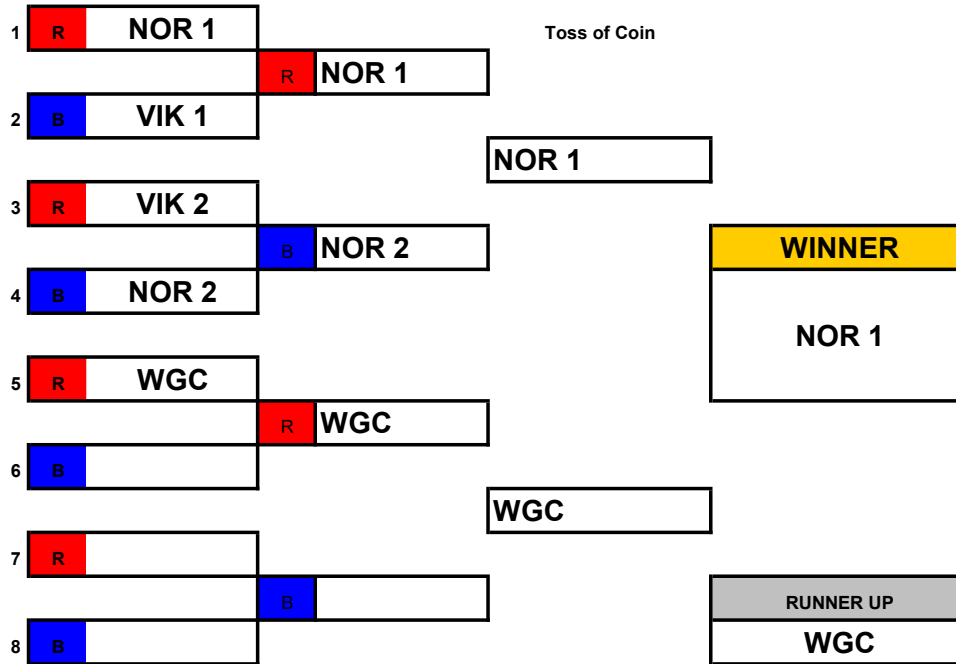

ERSA Summer League - 2018

Welwyn Dual Slalom

Childrens Age Group

1	R	TSN						
			R	NOR				
2	B	NOR						
							NOR	
3	R	VIK						
			B	VIK				WINNER
4	B	WGX						HEM
5	R	ESX						
			R	HEM				
6	B	HEM						
							HEM	
7	R	ASR						
			B	ASR				RUNNER UP
8	B							NOR

Open "A" Age Group

1	R	VIK 1						
			R	NOR 1				
2	B	BOR 1						
							NOR 1	
3	R	NOR 2						
			B	NOR 2				WINNER
4	B	VIK 2						NOR 1
5	R							
			R	WGC				
6	B	WGC						
							ESX	
7	R	ESX						
			B	ESX				RUNNER UP
8	B	HEM						ESX

ERSA Summer League - 2018

Open "B" Age Groups