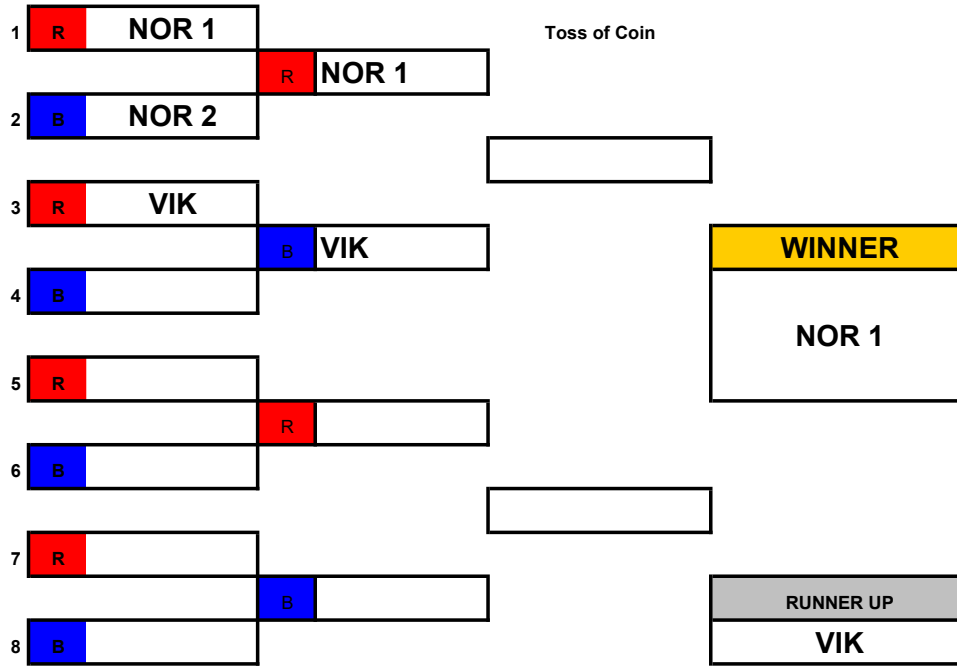

ERSA Summer League - 2018

Open "B" Age Groups

ERSA Summer League - 2018

Open "B" Age Groups

ERSA Summer League - 2018

Vikings Dual Slalom

Childrens Age Group

Open "A" Age Group

ERSA Summer League - 2018

Open "B" Age Groups

ERSA Summer League - 201

Essex Dual Slalom

Childrens Age Group

Run	Red (R)	Blue (B)	Notes
1	Red		Toss of Coin
2		Blue	
3	Red		
4		Blue	WINNER
5	Red		
6		Blue	
7	Red		RUNNER UP
8		Blue	