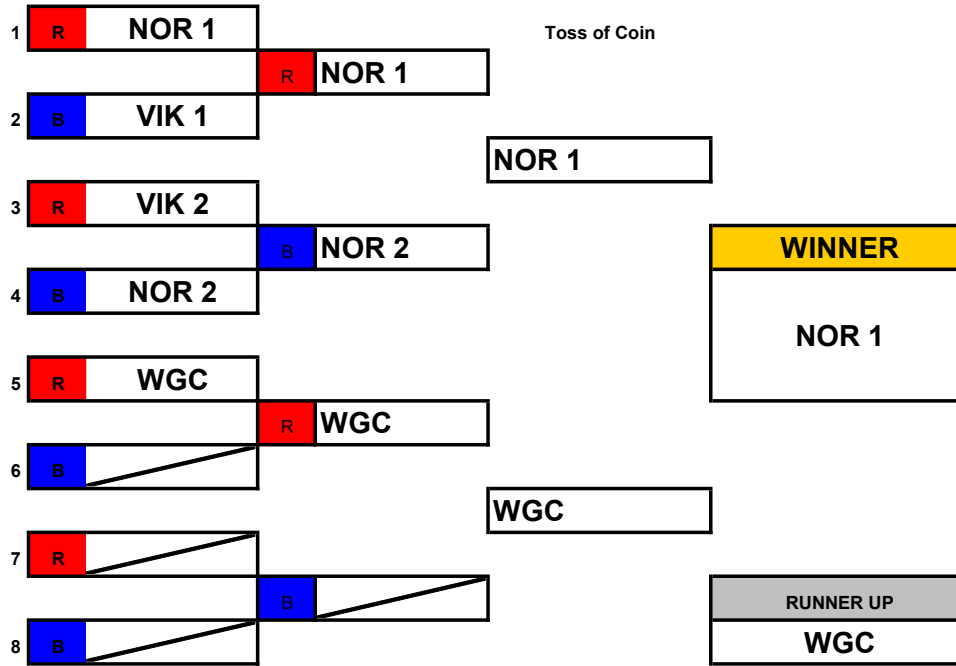

ERSA Summer League - 2018

Welwyn Dual Slalom

Childrens Age Group

Open "A" Age Group

ERSA Summer League - 2018

Open "B" Age Groups

ERSA Summer League - 2018

Norfolk Dual Slalom

Childrens Age Group

Open "A" Age Group

ERSA Summer League - 2018

Open "B" Age Groups

ERSA Summer League - 2018

Vikings Dual Slalom

Childrens Age Group

1	R				Toss of Coin	
			R			
2	B					
3	R					
			B			WINNER
4	B					
5	R					
			R			
6	B					
7	R					
			B			RUNNER UP
8	B					

Open "A" Age Group

1	R				Toss of Coin	
			R			
2	B					
3	R					
			B			WINNER
4	B					
5	R					
			R			
6	B					
7	R					
			B			RUNNER UP
8	B					

ERSA Summer League - 2018

Open "B" Age Groups

1	R				
			R		
2	B				
3	R				
			B		
4	B				
5	R				
			R		
6	B				
7	R				
			B		
8	B				

Toss of Coin

WINNER

RUNNER UP

ERSA Summer League - 201

Essex Dual Slalom

Childrens Age Group

Run	Red (R)	Blue (B)	Toss of Coin	Result
1	Red			
2		Blue		
3	Red			
4		Blue		WINNER
5	Red			
6		Blue		
7	Red			RUNNER UP
8		Blue		