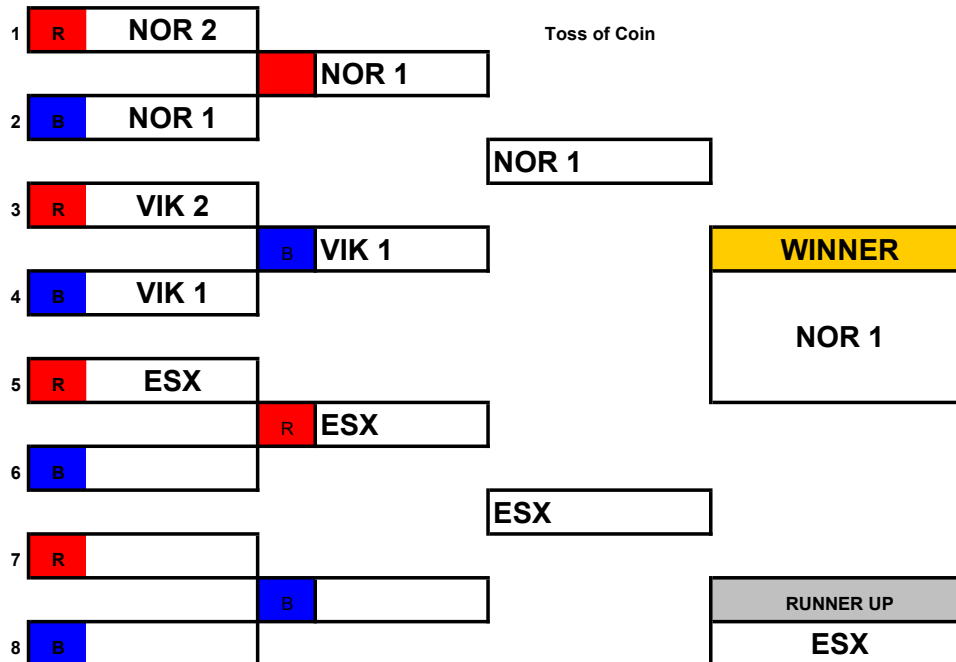

ERSA Summer League - 2018

Open "B" Age Groups

ERSA Summer League - 2018

Open "B" Age Groups

ERSA Summer League - 2018

Vikings Dual Slalom

Childrens Age Group

Open "A" Age Group

ERSA Summer League - 2018

Open "B" Age Groups

ERSA Summer League - 201

Essex Dual Slalom

Childrens Age Group

Run	Red (R)	Blue (B)	Notes
1	Red		Toss of Coin
2		Blue	
3	Red		
4		Blue	WINNER
5	Red		
6		Blue	
7	Red		RUNNER UP
8		Blue	

Open "A" Age Group

Run	Red (R)	Blue (B)	Notes
1	Red		Toss of Coin
2		Blue	
3	Red		
4		Blue	WINNER
5	Red		
6		Blue	
7	Red		RUNNER UP
8		Blue	

ERSA Summer League - 201

Open "B" Age Groups

ERSA Summer League - 2018