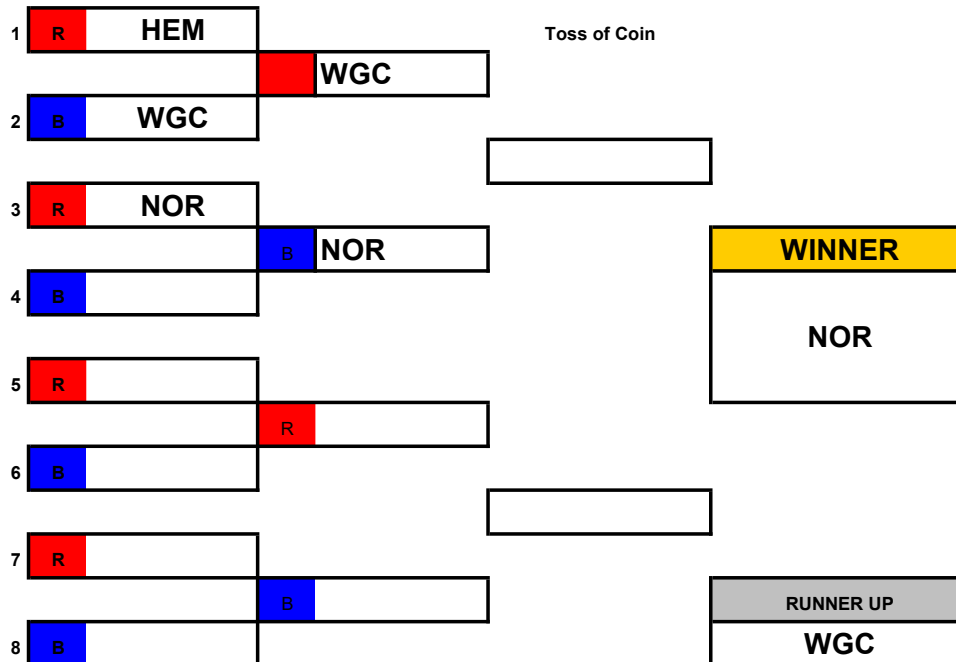

ERSA Summer League - 2018

Open "B" Age Groups

ERSA Summer League - 2018

Open "B" Age Groups

ERSA Summer League - 2018

Vikings Dual Slalom

Childrens Age Group

Open "A" Age Group

ERSA Summer League - 2018

Open "B" Age Groups

ERSA Summer League - 201

Essex Dual Slalom

Childrens Age Group

Run	Red (R)	Blue (B)	Notes
1	Red		Toss of Coin
2		Blue	
3	Red		
4		Blue	WINNER
5	Red		
6		Blue	
7	Red		RUNNER UP
8		Blue	

Open "A" Age Group

Run	Red (R)	Blue (B)	Notes
1	Red		Toss of Coin
2		Blue	
3	Red		
4		Blue	WINNER
5	Red		
6		Blue	
7	Red		RUNNER UP
8		Blue	

ERSA Summer League - 201

Open "B" Age Groups

ERSA Summer League - 2018

Tallington Dual Slalom

Childrens Age Group

Open "A" Age Group

ERSA Summer League - 2018

Open "B" Age Groups