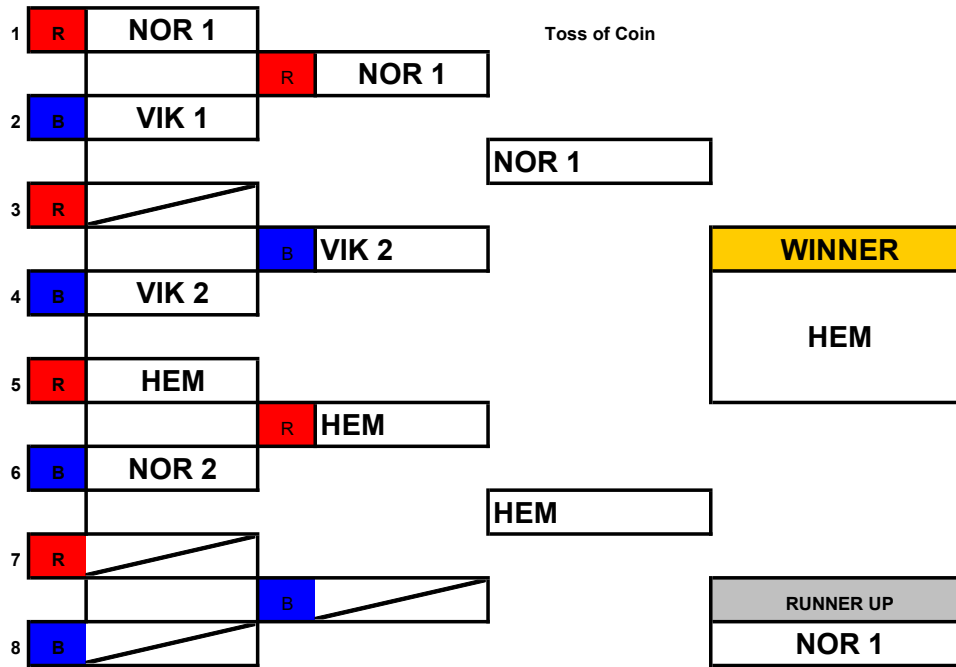

ERSA Summer League - 2018

Welwyn Dual Slalom

Childrens Age Group

Open "A" Age Group

ERSA Summer League - 2018

Open "B" Age Groups

ERSA Summer League - 2018

Norfolk Dual Slalom

Childrens Age Group

Open "A" Age Group

ERSA Summer League - 2018

Open "B" Age Groups

ERSA Summer League - 2018

Vikings Dual Slalom

Childrens Age Group

1	R				Toss of Coin	
			R			
2	B					
3	R					
			B			WINNER
4	B					
5	R					
			R			
6	B					
7	R					
			B			RUNNER UP
8	B					

Open "A" Age Group

1	R				Toss of Coin	
			R			
2	B					
3	R					
			B			WINNER
4	B					
5	R					
			R			
6	B					
7	R					
			B			RUNNER UP
8	B					

ERSA Summer League - 2018

Open "B" Age Groups

1	R				
			R		
2	B				
3	R				
			B		
4	B				
5	R				
			R		
6	B				
7	R				
			B		
8	B				

Tallington Dual Slalom

Childrens Age Group

Run	Red (R)	Blue (B)	Result
1	Red		
2		Blue	
3	Red		
4		Blue	
5	Red		
6		Blue	
7	Red		
8		Blue	

Toss of Coin

WINNER

RUNNER UP

Open "A" Age Group

Run	Red (R)	Blue (B)	Result
1	Red		
2		Blue	
3	Red		
4		Blue	
5	Red		
6		Blue	
7	Red		
8		Blue	