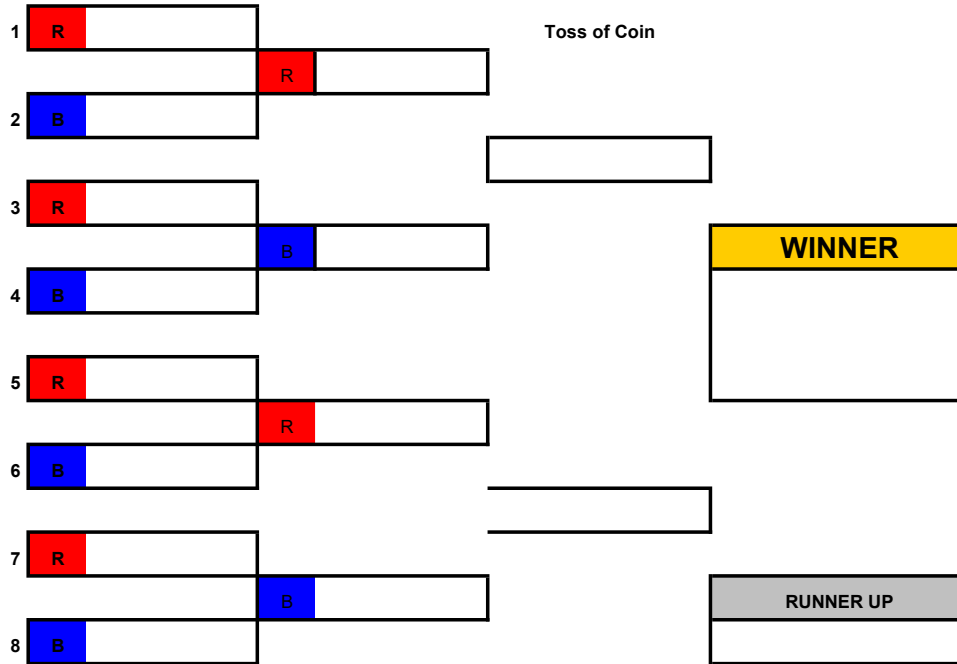

Open "A" Age Group

1	R				Toss of Coin	
			R			
2	B					
3	R					
			B			WINNER
4	B					
5	R					
			R			
6	B					
7	R					
			B			RUNNER UP
8	B					

ERSA Summer League - 2018

Open "B" Age Groups

1	R				
			R		
2	B				
3	R				
			B		
4	B				
5	R				
			R		
6	B				
7	R				
			B		
8	B				

Toss of Coin

WINNER

RUNNER UP

ERSA Summer League - 201

Essex Dual Slalom

Childrens Age Group

Run	Red (R)	Blue (B)	Toss of Coin	Result
1	Red			
2		Blue		
3	Red			
4		Blue		WINNER
5	Red			
6		Blue		
7	Red			RUNNER UP
8		Blue		

Open "A" Age Group

Run	Red (R)	Blue (B)	Toss of Coin	Result
1	Red			
2		Blue		
3	Red			
4		Blue		WINNER
5	Red			
6		Blue		
7	Red			RUNNER UP
8		Blue		

ERSA Summer League - 201

Open "B" Age Groups

ERSA Summer League - 2018

Tallington Dual Slalom

Childrens Age Group

Run	Red (R)	Blue (B)	Result
1	Red		
2		Blue	
3	Red		
4		Blue	
5	Red		
6		Blue	
7	Red		
8		Blue	

Toss of Coin

WINNER

RUNNER UP

Open "A" Age Group

Run	Red (R)	Blue (B)	Result
1	Red		
2		Blue	
3	Red		
4		Blue	
5	Red		
6		Blue	
7	Red		
8		Blue	