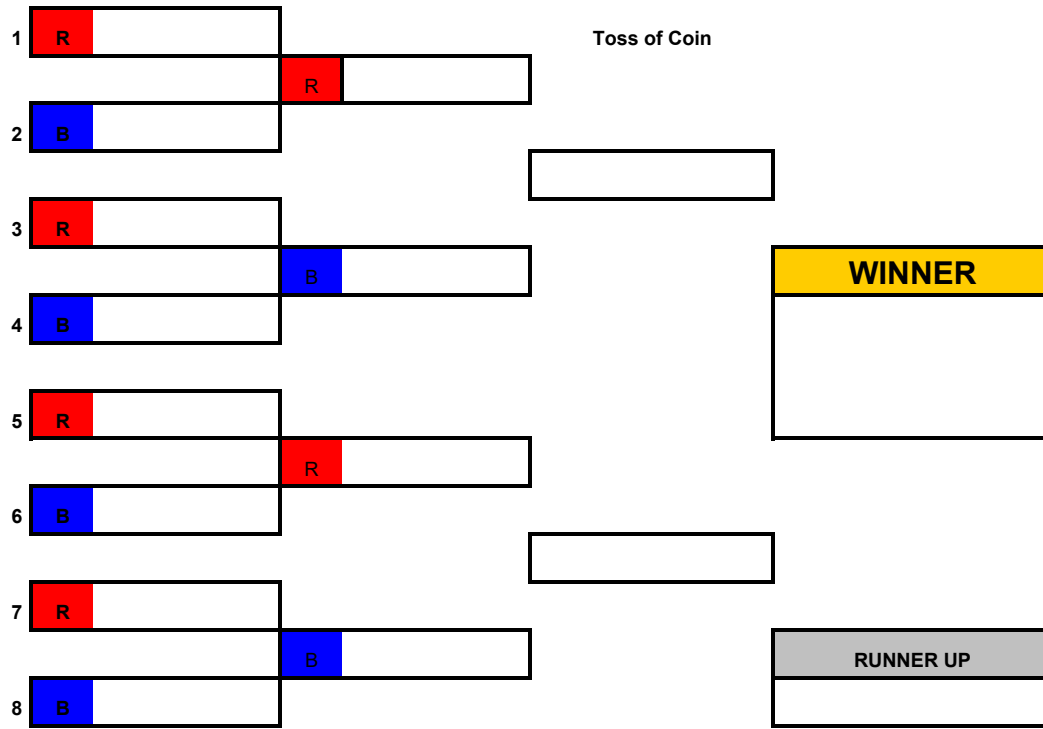

ERSA Summer League - 2016

Tallington Dual Slalom

Childrens Age Group

Run	Red	Blue	Notes	Result
1	R		Toss of Coin	
2		R		
3	R			WINNER
4		B		
5	R			
6		R		
7	R			RUNNER UP
8		B		

Open "A" Age Group

Run	Red	Blue	Notes	Result
1	R		Toss of Coin	
2		R		
3	R			WINNER
4		B		
5	R			
6		R		
7	R			RUNNER UP
8		B		

ERSA Summer League - 2016

Open "B" Age Groups