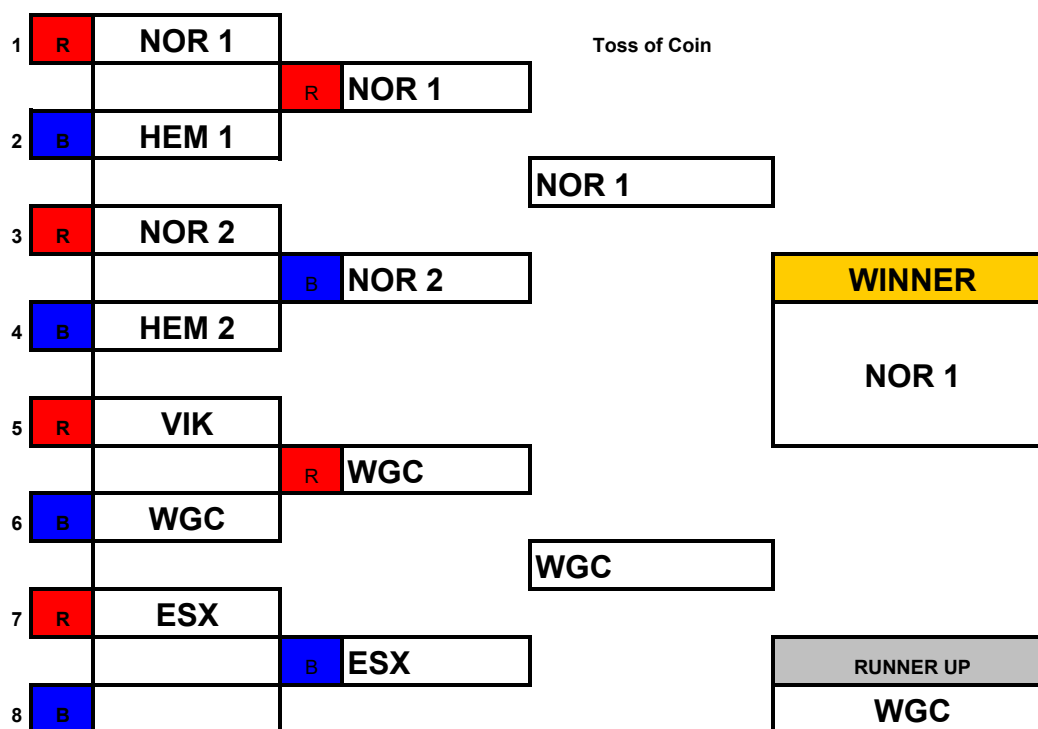

Tallington Dual Slalom

Childrens Age Group

Run	Red	Blue	Notes	Result
1	R		Toss of Coin	
2		R		
3	R			WINNER
4		B		
5	R			
6		R		
7	R			RUNNER UP
8		B		

Open "A" Age Group

Run	Red	Blue	Notes	Result
1	R		Toss of Coin	
2		R		
3	R			WINNER
4		B		
5	R			
6		R		
7	R			RUNNER UP
8		B		

ERSA Summer League - 2016

Open "B" Age Groups

ERSA Summer League - 2016

Welwyn Dual Slalom

Childrens Age Group

Open "A" Age Group

ERSA Summer League - 2016

Open "B" Age Groups

ERSA Summer League - 2016

Norfolk Dual Slalom

Childrens Age Group

1	R			Toss of Coin	
		R			
2	B				
3	R				
		B			WINNER
4	B				
5	R				
		R			
6	B				
7	R				
		B			RUNNER UP
8	B				

Open "A" Age Group

1	R			Toss of Coin	
		R			
2	B				
3	R				
		B			WINNER
4	B				
5	R				
		R			
6	B				
7	R				
		B			RUNNER UP
8	B				