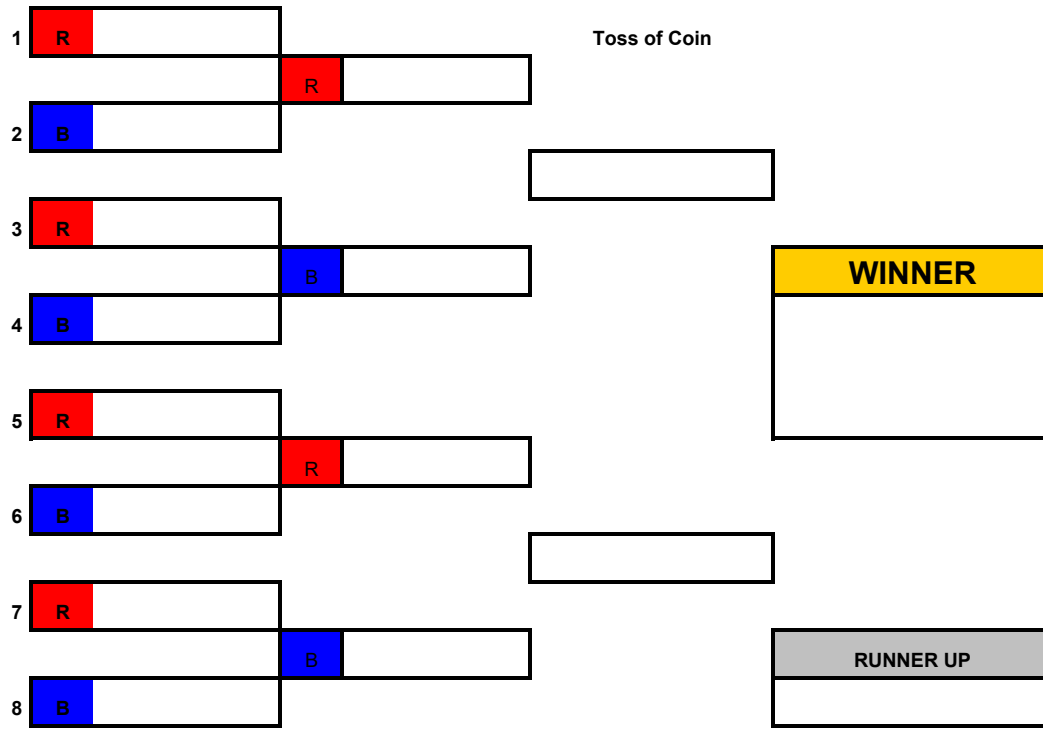

ERSA Summer League - 2016

Vikings Dual Slalom

Childrens Age Group

Run	Red (R)	Blue (B)	Score	Result
1	R			Toss of Coin
2		B		
3	R			
4		B		WINNER
5	R			
6		B		
7	R			
8		B		RUNNER UP

Open "A" Age Group

Run	Red (R)	Blue (B)	Score	Result
1	R			Toss of Coin
2		B		
3	R			
4		B		WINNER
5	R			
6		B		
7	R			
8		B		RUNNER UP

ERSA Summer League - 2016

Open "B" Age Groups

ERSA Summer League - 2016

Essex Dual Slalom

Childrens Age Group

1	R			Toss of Coin	
		R			
2	B				
3	R				
		B			WINNER
4	B				
5	R				
		R			
6	B				
7	R				
		B			RUNNER UP
8	B				