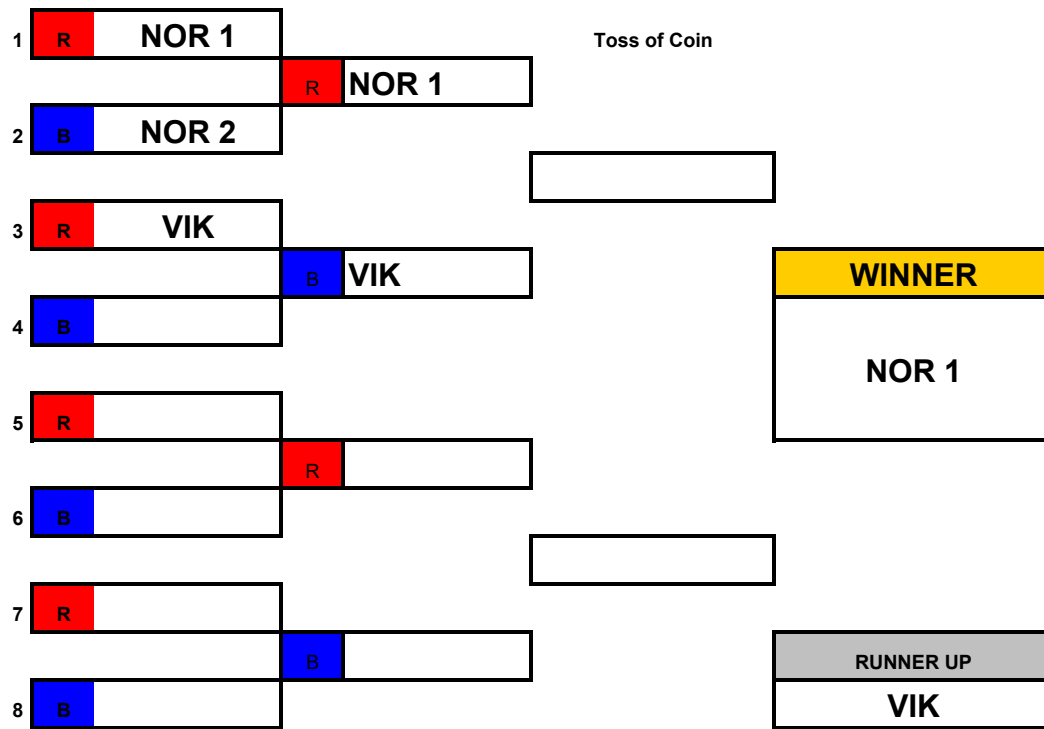

Tallington Dual Slalom

Childrens Age Group

Run	Red	Blue	Notes	Result
1	R		Toss of Coin	
2		R		
3	R			WINNER
4		B		
5	R			
6		R		
7	R			RUNNER UP
8		B		

Open "A" Age Group

Run	Red	Blue	Notes	Result
1	R		Toss of Coin	
2		R		
3	R			WINNER
4		B		
5	R			
6		R		
7	R			RUNNER UP
8		B		

ERSA Summer League - 2016

Open "B" Age Groups

ERSA Summer League - 2016

Welwyn Dual Slalom

Childrens Age Group

Open "A" Age Group

ERSA Summer League - 2016

Open "B" Age Groups

ERSA Summer League - 2016

Norfolk Dual Slalom

Childrens Age Group

1	R			Toss of Coin	
		R			
2	B				
3	R				
		B			WINNER
4	B				
5	R				
		R			
6	B				
7	R				
		B			RUNNER UP
8	B				

Open "A" Age Group

1	R			Toss of Coin	
		R			
2	B				
3	R				
		B			WINNER
4	B				
5	R				
		R			
6	B				
7	R				
		B			RUNNER UP
8	B				