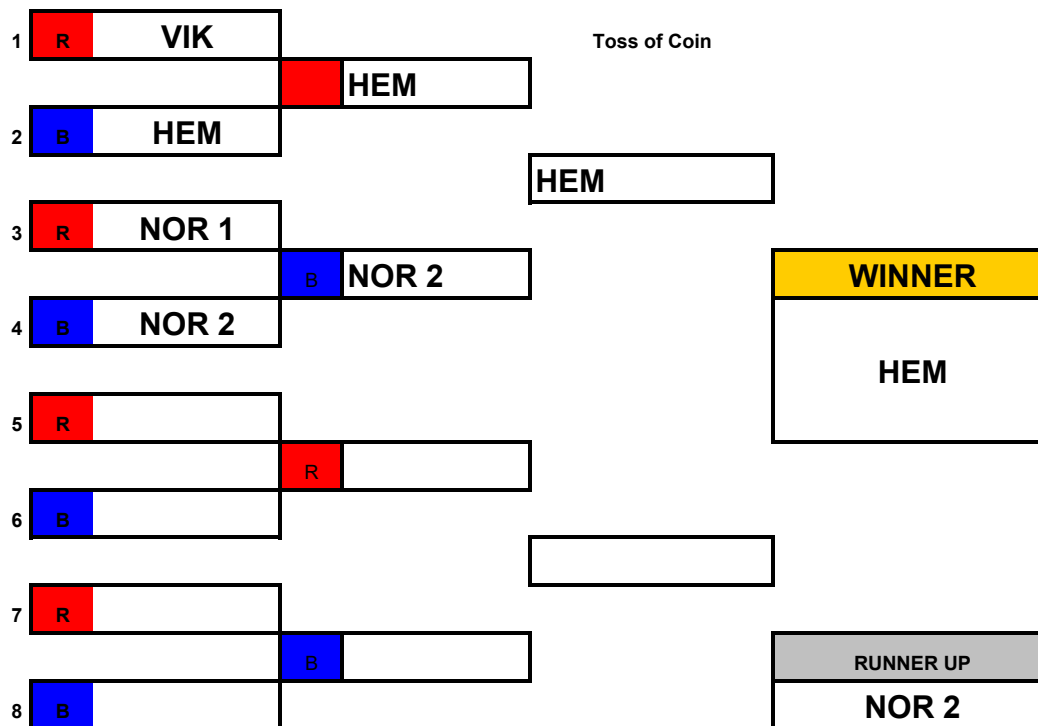

Tallington Dual Slalom

Childrens Age Group

Run	Red	Blue	Notes	Result
1	R		Toss of Coin	
2		R		
3	R			WINNER
4		B		
5	R			
6		R		
7	R			RUNNER UP
8		B		

Open "A" Age Group

Run	Red	Blue	Notes	Result
1	R		Toss of Coin	
2		R		
3	R			WINNER
4		B		
5	R			
6		R		
7	R			RUNNER UP
8		B		

ERSA Summer League - 2016

Open "B" Age Groups

ERSA Summer League - 2016

Welwyn Dual Slalom

Childrens Age Group

Open "A" Age Group

ERSA Summer League - 2016

Open "B" Age Groups

ERSA Summer League - 2016

Norfolk Dual Slalom

Childrens Age Group

1	R			Toss of Coin	
		R			
2	B				
3	R				
		B			WINNER
4	B				
5	R				
		R			
6	B				
7	R				
		B			RUNNER UP
8	B				

Open "A" Age Group

1	R			Toss of Coin	
		R			
2	B				
3	R				
		B			WINNER
4	B				
5	R				
		R			
6	B				
7	R				
		B			RUNNER UP
8	B				