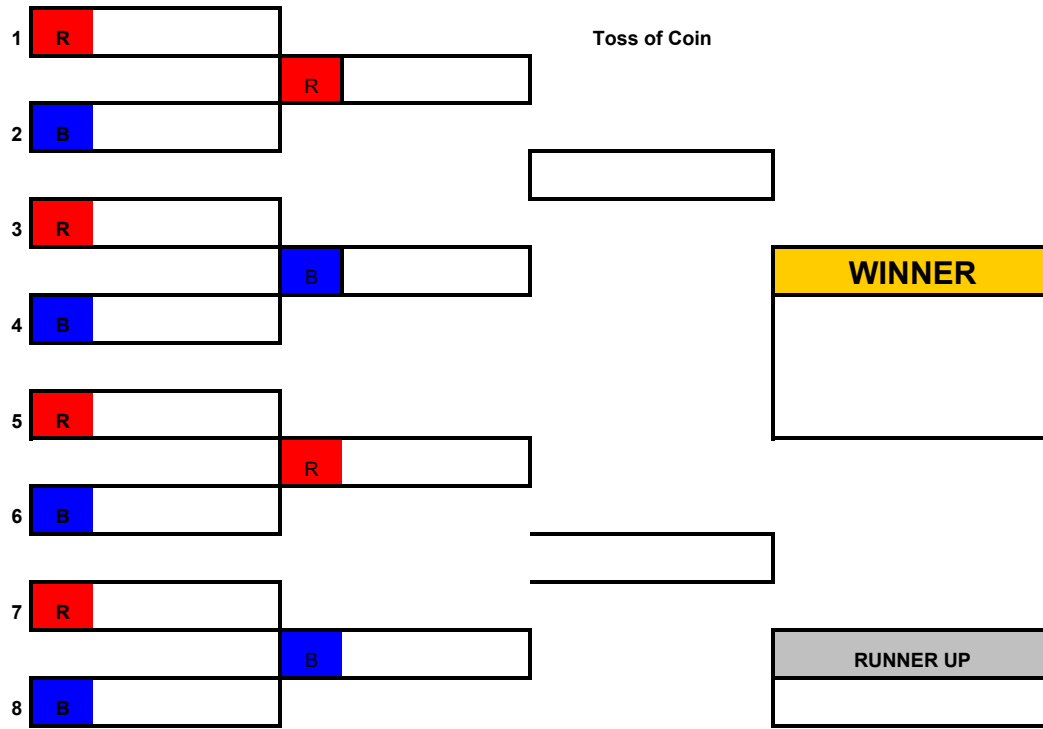

ERSA Summer League - 2016

Vikings Dual Slalom

Childrens Age Group

Run	Red (R)	Blue (B)	Score	Result
1	R			Toss of Coin
2		B		
3	R			
4		B		WINNER
5	R			
6		B		
7	R			
8		B		RUNNER UP

Open "A" Age Group

Run	Red (R)	Blue (B)	Score	Result
1	R			Toss of Coin
2		B		
3	R			
4		B		WINNER
5	R			
6		B		
7	R			
8		B		RUNNER UP

ERSA Summer League - 2016

Open "B" Age Groups

ERSA Summer League - 2016

Essex Dual Slalom

Childrens Age Group

1	R			Toss of Coin	
		R			
2	B				
3	R				
		B			WINNER
4	B				
5	R				
		R			
6	B				
7	R				
		B			RUNNER UP
8	B				

Open "A" Age Group

1	R			Toss of Coin	
		R			
2	B				
3	R				
		B			WINNER
4	B				
5	R				
		R			
6	B				
7	R				
		B			RUNNER UP
8	B				

ERSA Summer League - 2016

Open "B" Age Groups

ERSA Summer League - 2016

Tallington Dual Slalom

Childrens Age Group

Run	Red	Blue	Notes	Result
1	R		Toss of Coin	
2		R		
3	R			WINNER
4		B		
5	R			
6		R		
7	R			RUNNER UP
8		B		

Open "A" Age Group

Run	Red	Blue	Notes	Result
1	R		Toss of Coin	
2		R		
3	R			WINNER
4		B		
5	R			
6		R		
7	R			RUNNER UP
8		B		