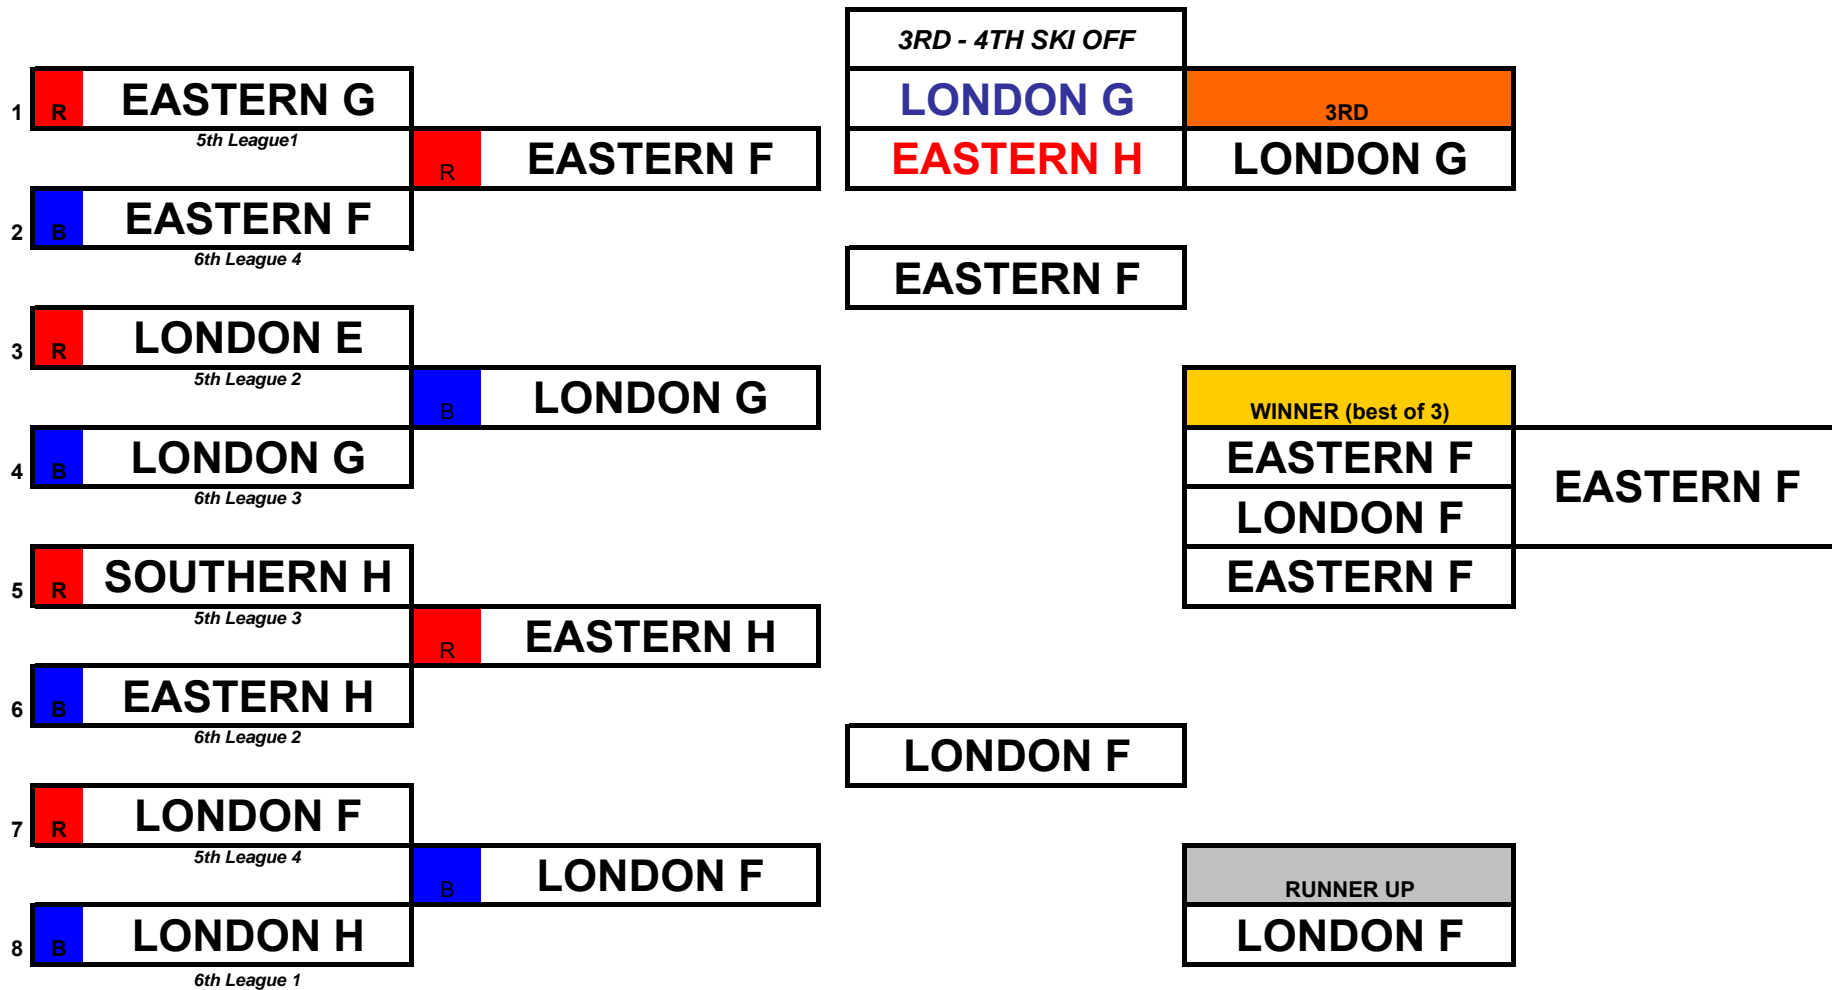

## KNOCKOUT STAGE (SHIELD COMPETITION)

## KNOCKOUT STAGE (MAIN EVENT)