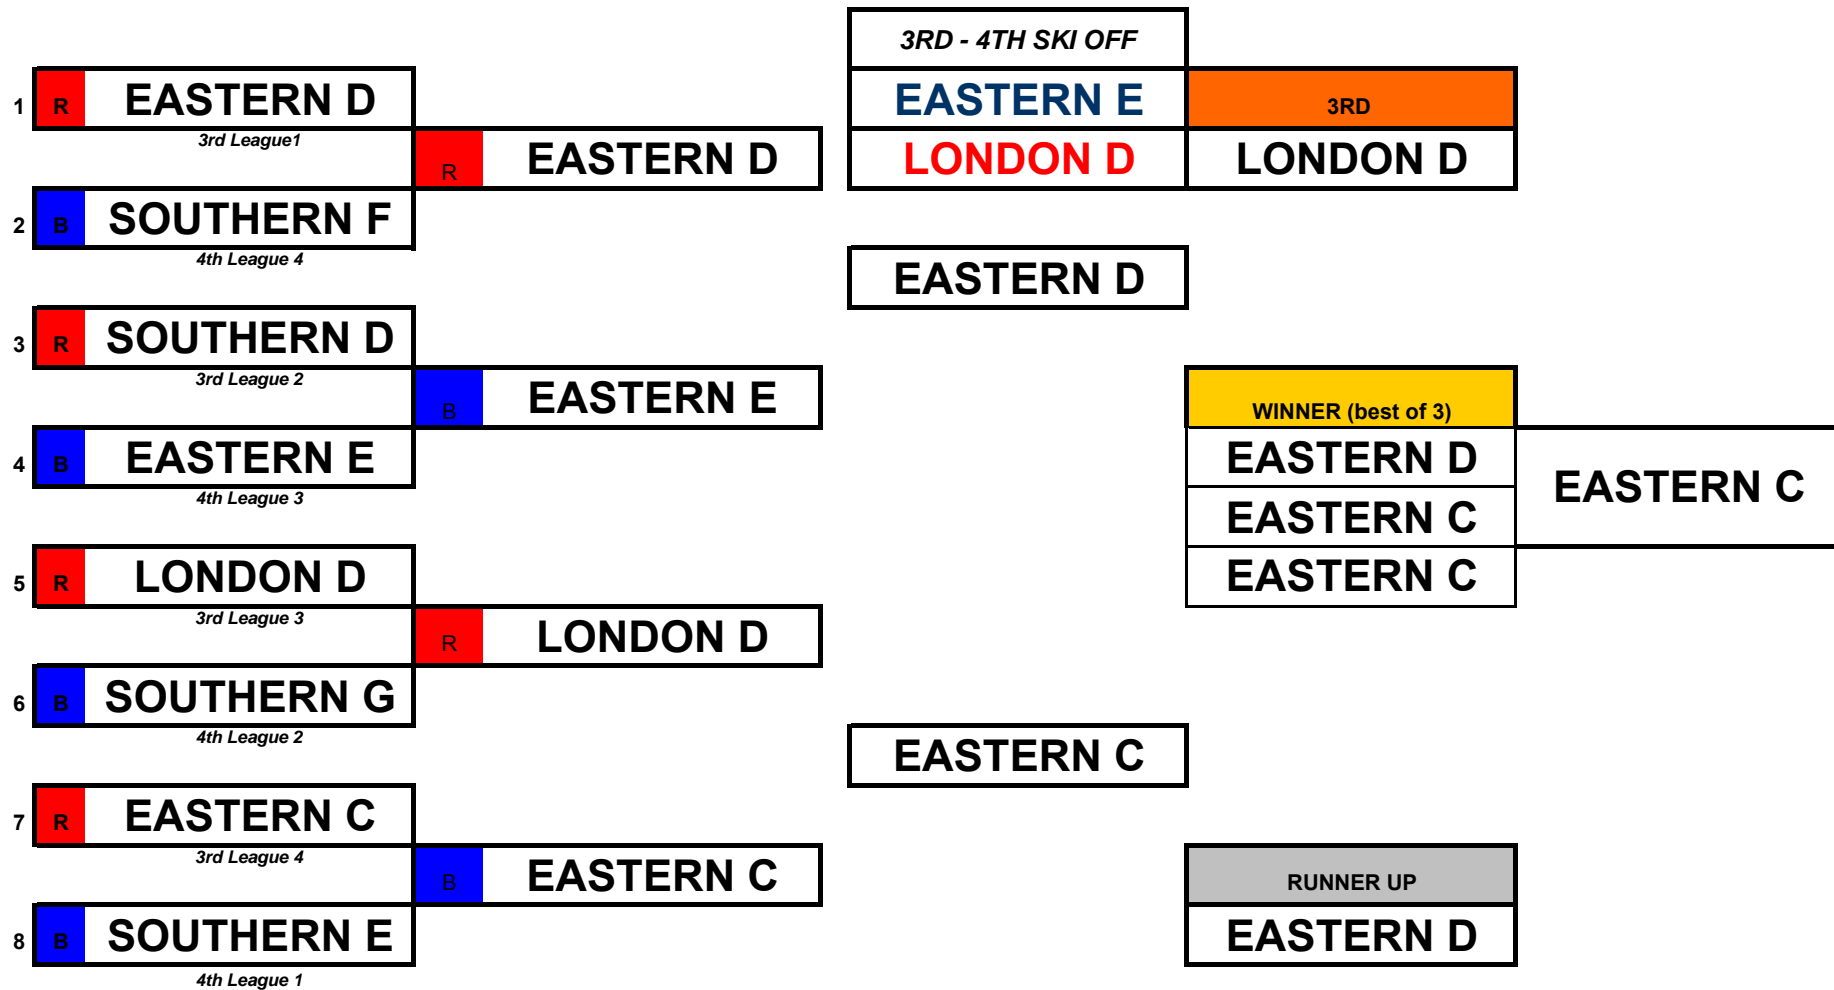

TRI REGIONAL TEAM EVENT 2015

KNOCKOUT STAGE (PLATE COMPETITION)