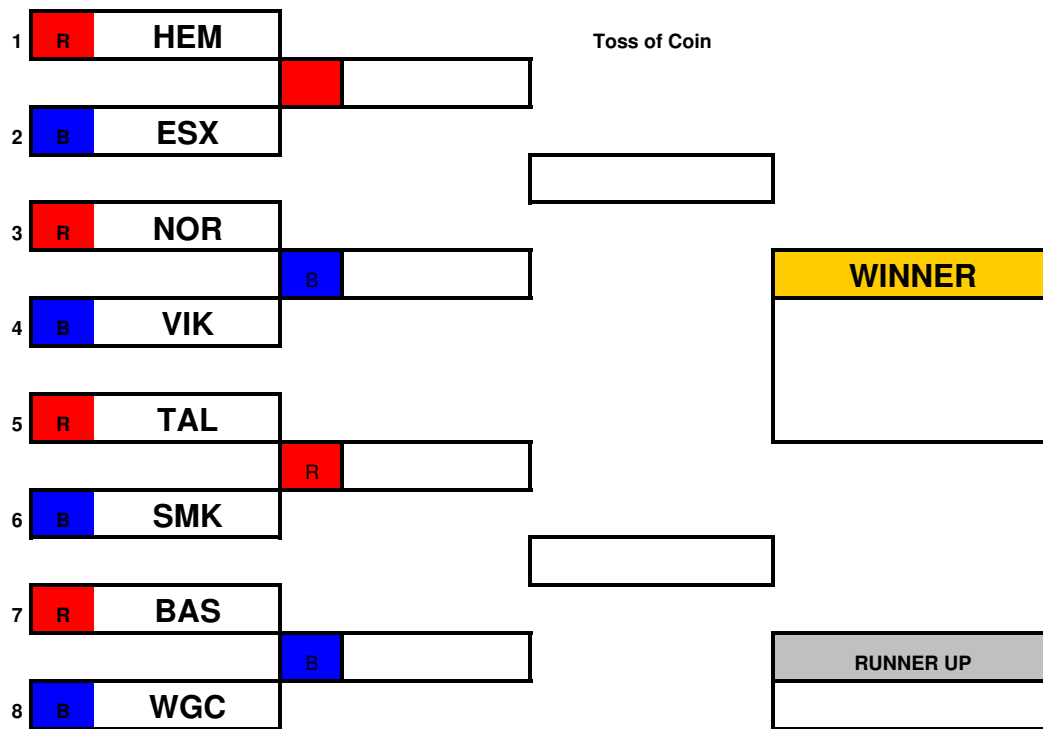

Open "A" Age Group