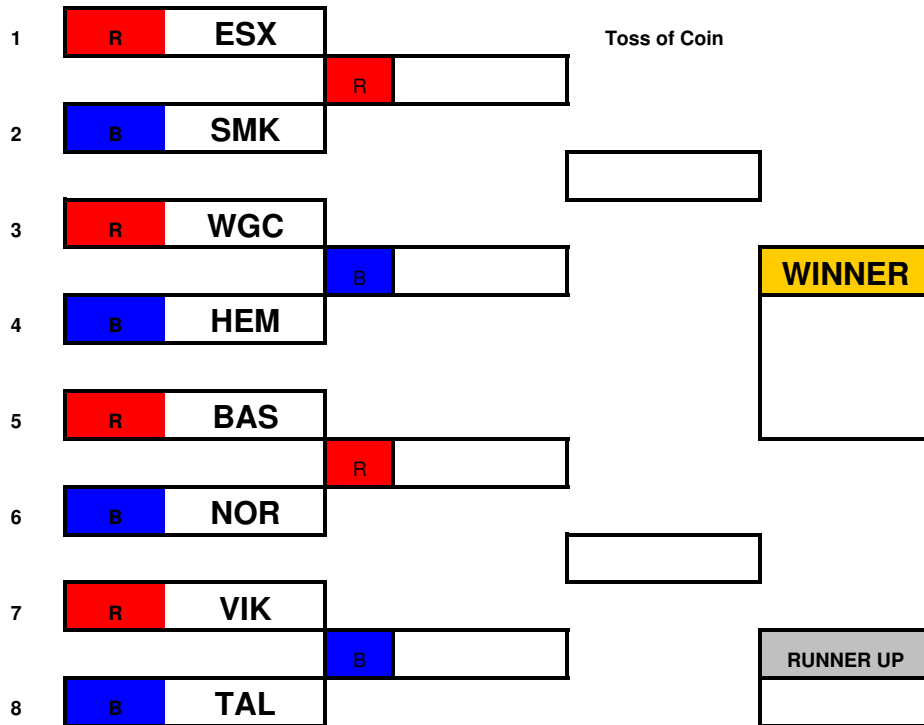

Open "C" Age Groups