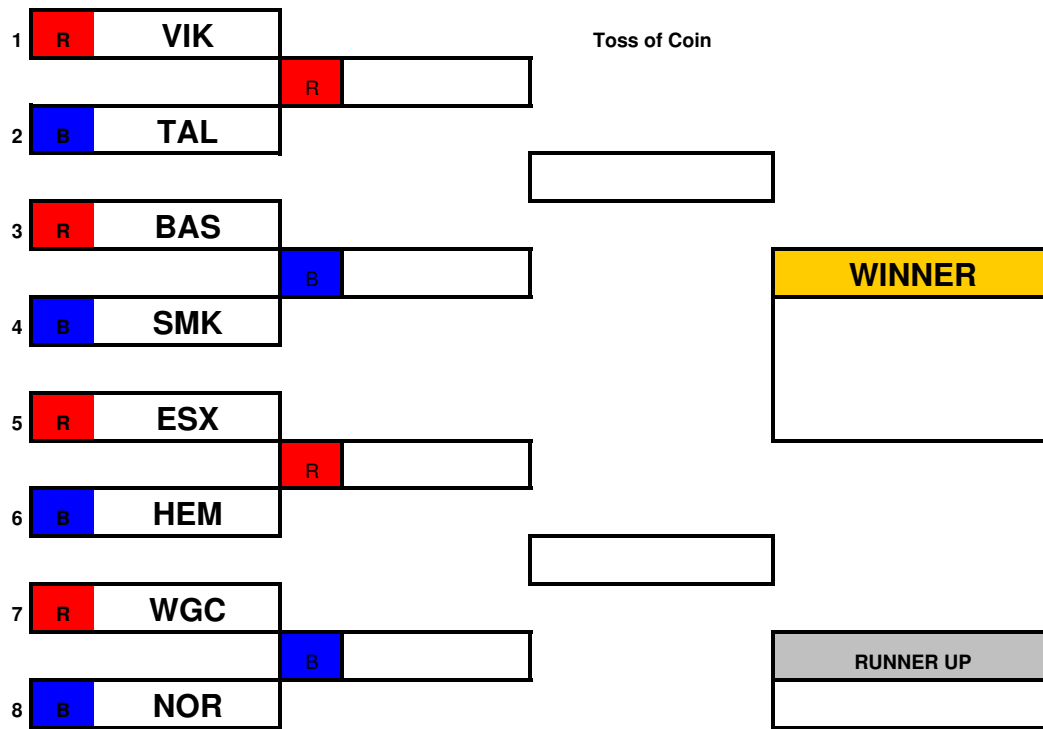

ERSA Summer League - 2013

NOR Dual Slalom Event

Childrens Age Group