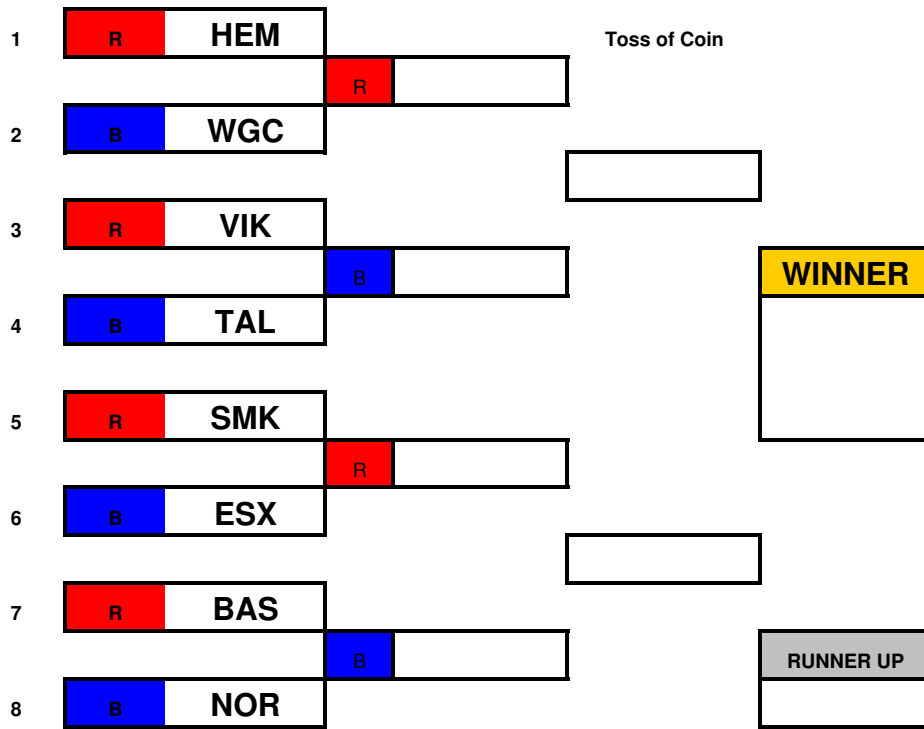

ERSA Summer League - 2013

Open "B" Age Groups