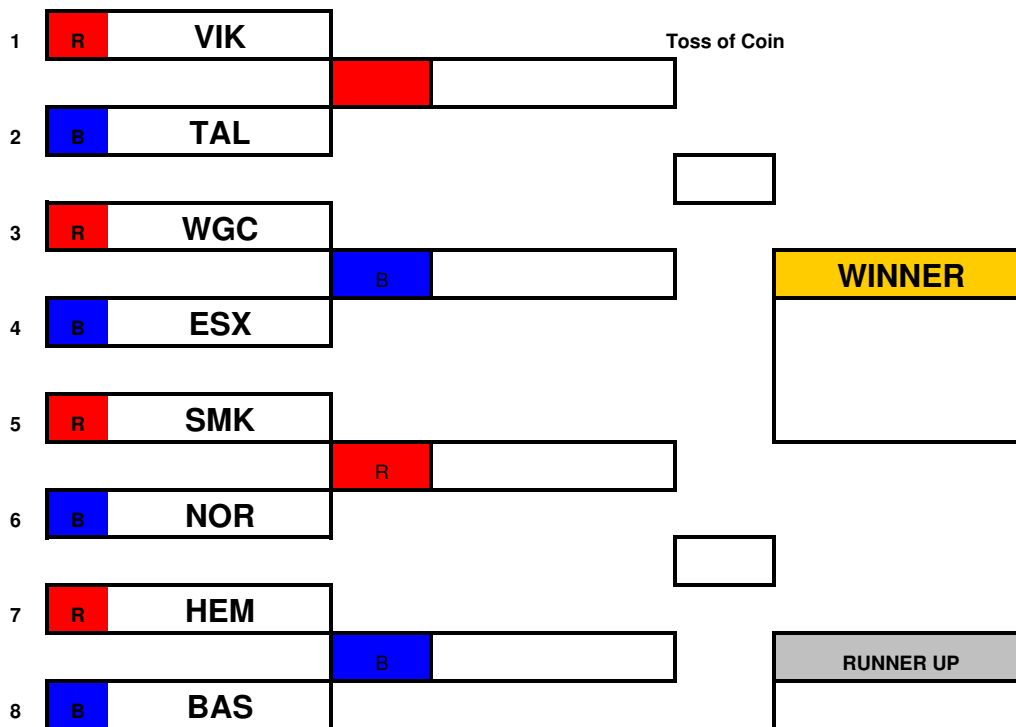

1	R ESX				Toss of Coin
		R			
2	B WGC				
3	R TAL				
		B			WINNER
4	B BAS				
5	R HEM				
		R			
6	B NOR				
7	R VIK				
		B			RUNNER UP
8	B SMK				

Open "A" Age Group

1	R TAL				Toss of Coin
		R			
2	B BAS				
3	R ESX				
		B			WINNER
4	B NOR				
5	R SMK				
		R			
6	B WGC				
7	R HEM				
		B			RUNNER UP
8	B VIK				

ERSA Summer League - 2013

Open "B" Age Groups

Open "C" Age Groups

ERSA Summer League - 2013

SMK Dual Slalom Event

Childrens Age Group

Open "A" Age Group

ERSA Summer League - 2013

Open "B" Age Groups

Open "C" Age Groups