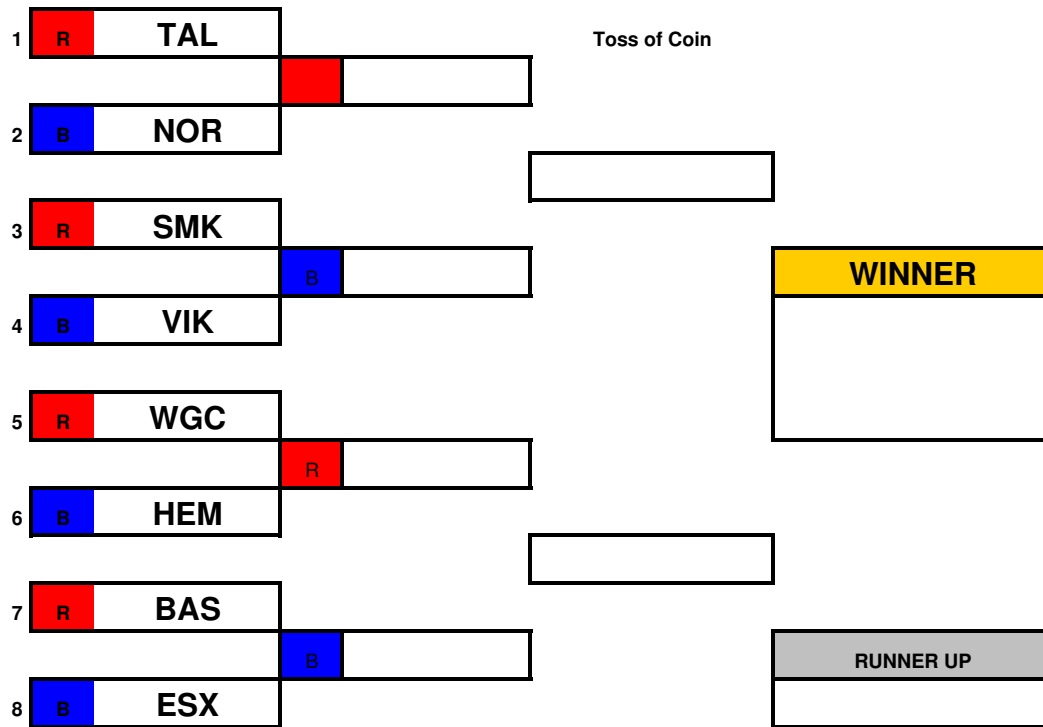

Open "A" Age Group