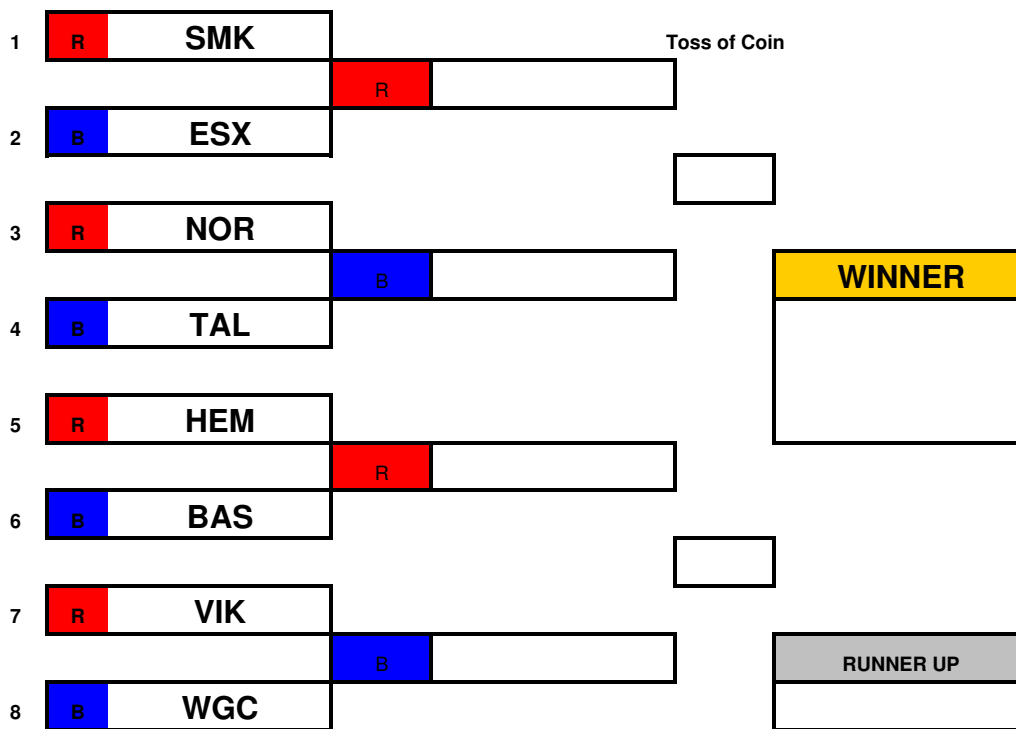

1	R ESX				Toss of Coin
		R			
2	B WGC				
3	R TAL				
		B			WINNER
4	B BAS				
5	R HEM				
		R			
6	B NOR				
7	R VIK				
		B			RUNNER UP
8	B SMK				

Open "A" Age Group

1	R TAL				Toss of Coin
		R			
2	B BAS				
3	R ESX				
		B			WINNER
4	B NOR				
5	R SMK				
		R			
6	B WGC				
7	R HEM				
		B			RUNNER UP
8	B VIK				

ERSA Summer League - 2013

Open "B" Age Groups

Open "C" Age Groups

ERSA Summer League - 2013

SMK Dual Slalom Event

Childrens Age Group

Open "A" Age Group

ERSA Summer League - 2013

Open "B" Age Groups

Open "C" Age Groups