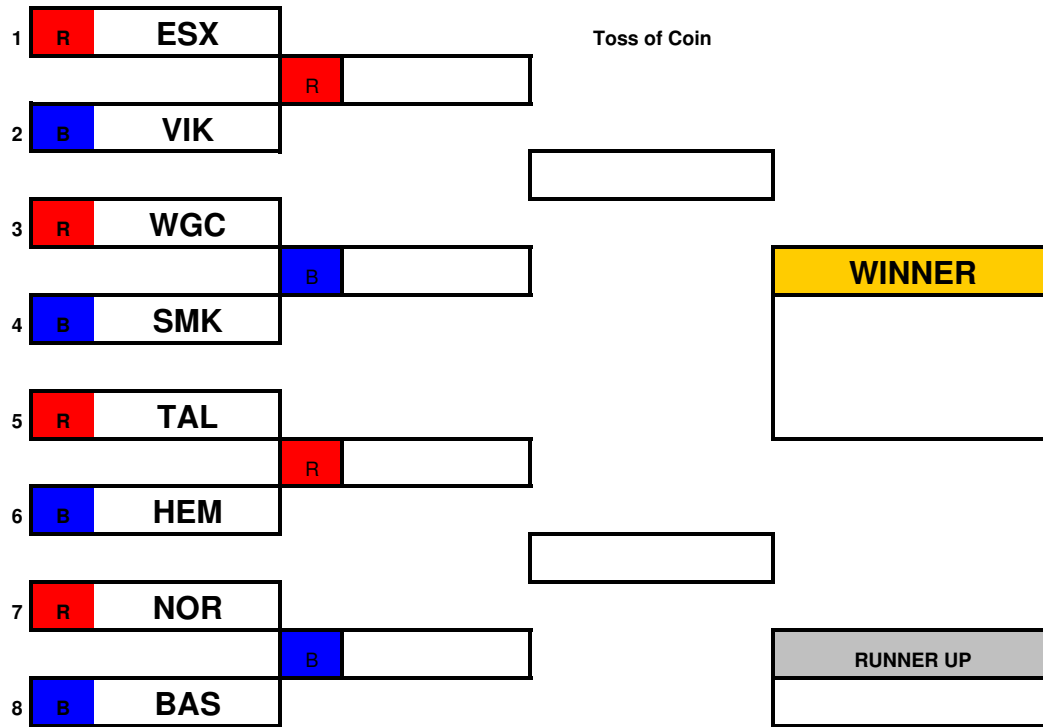

ERSA Summer League - 2013

VIK Dual Slalom Event

Childrens Age Group