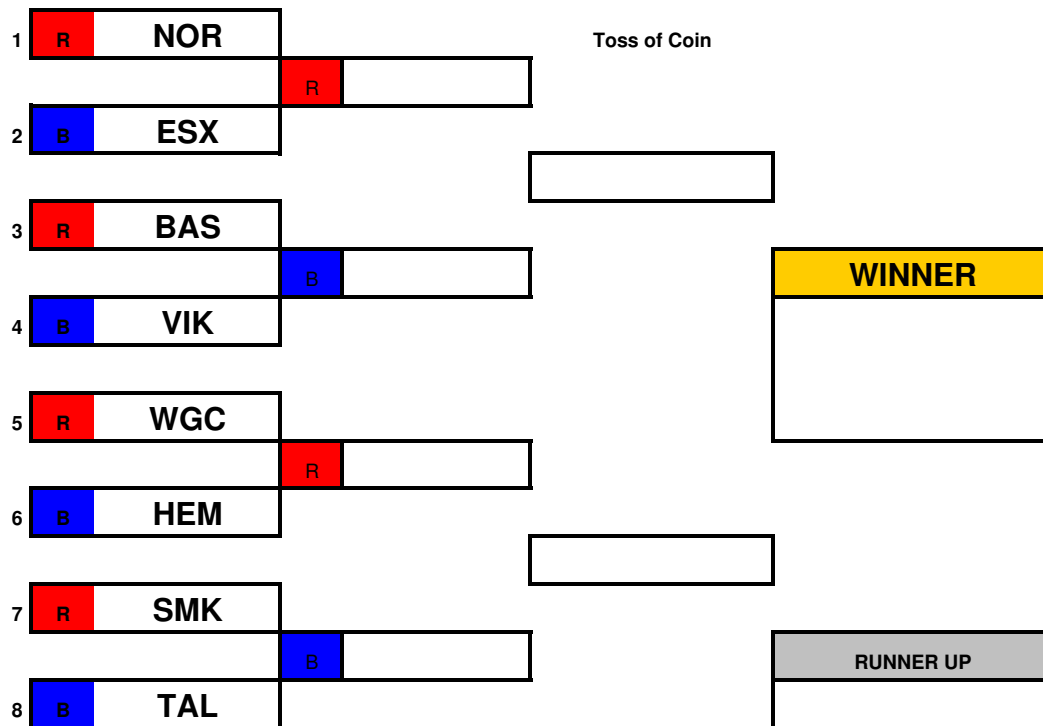

ERSA Summer League - 2013

HEM Dual Slalom Event

Childrens Age Group

Open "A" Age Group

ERSA Summer League - 2013

HEM Dual Slalom Event

Open "B" Age Groups

1	R	ESX			
			R		
2	B	HEM			
3	R	TAL			
			B		
4	B	BAS			
5	R	WGC			
			R		
6	B	SMK			
7	R	NOR			
			B		
8	B	VIK			