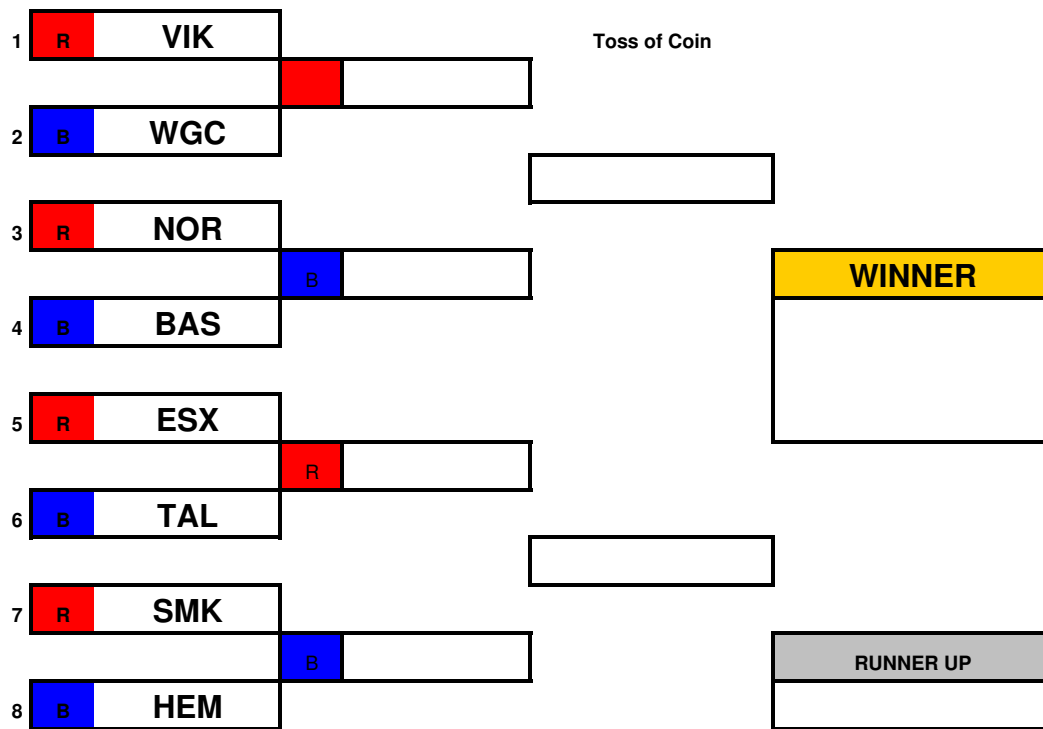

Open "A" Age Group