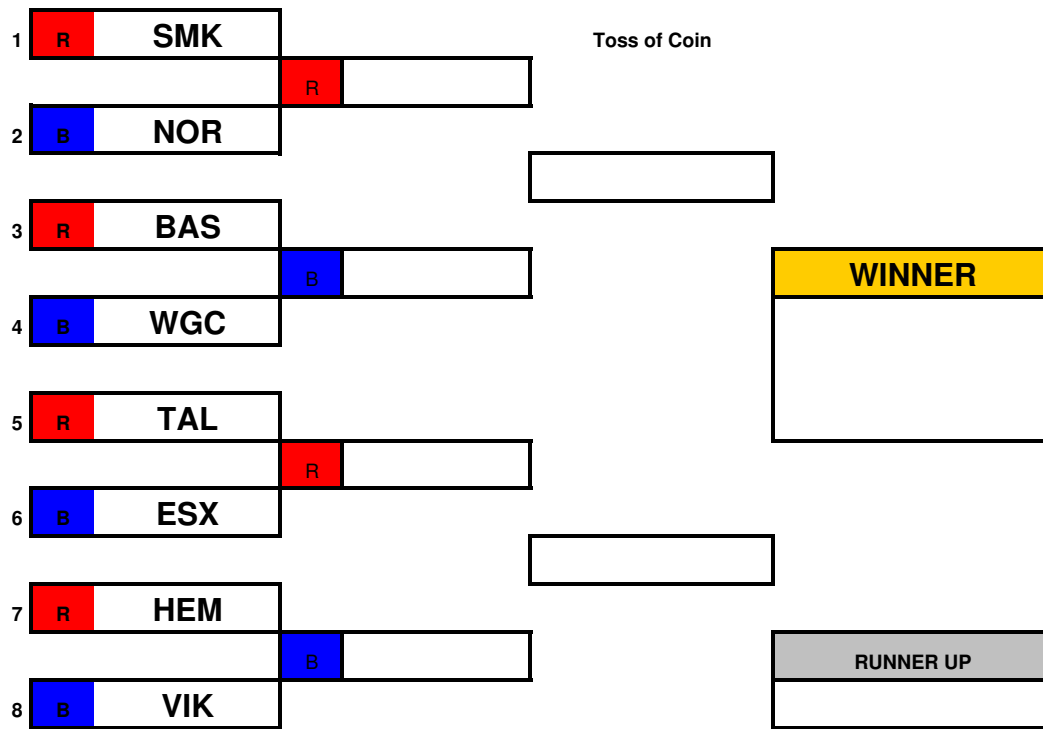

ERSA Summer League - 2013

BAS Dual Slalom Event

Childrens Age Group