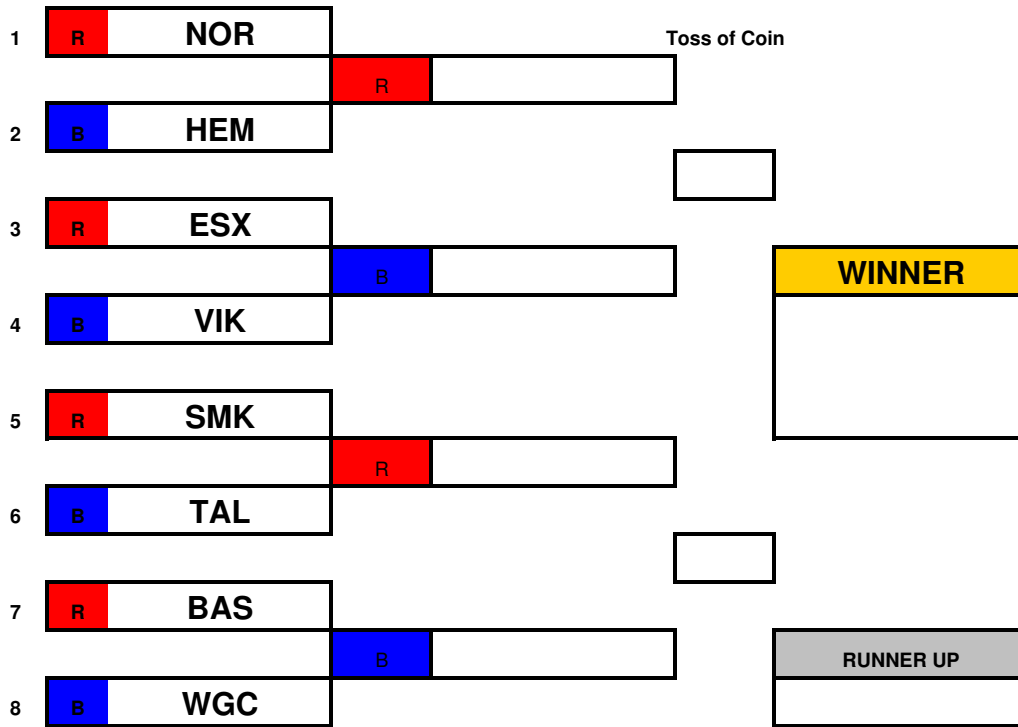

1	R ESX				Toss of Coin
		R			
2	B WGC				
3	R TAL				
		B			WINNER
4	B BAS				
5	R HEM				
		R			
6	B NOR				
7	R VIK				
		B			RUNNER UP
8	B SMK				

Open "A" Age Group

1	R TAL				Toss of Coin
		R			
2	B BAS				
3	R ESX				
		B			WINNER
4	B NOR				
5	R SMK				
		R			
6	B WGC				
7	R HEM				
		B			RUNNER UP
8	B VIK				

ERSA Summer League - 2013

Open "B" Age Groups

Open "C" Age Groups

ERSA Summer League - 2013

SMK Dual Slalom Event

Childrens Age Group

Open "A" Age Group

ERSA Summer League - 2013

Open "B" Age Groups

Open "C" Age Groups