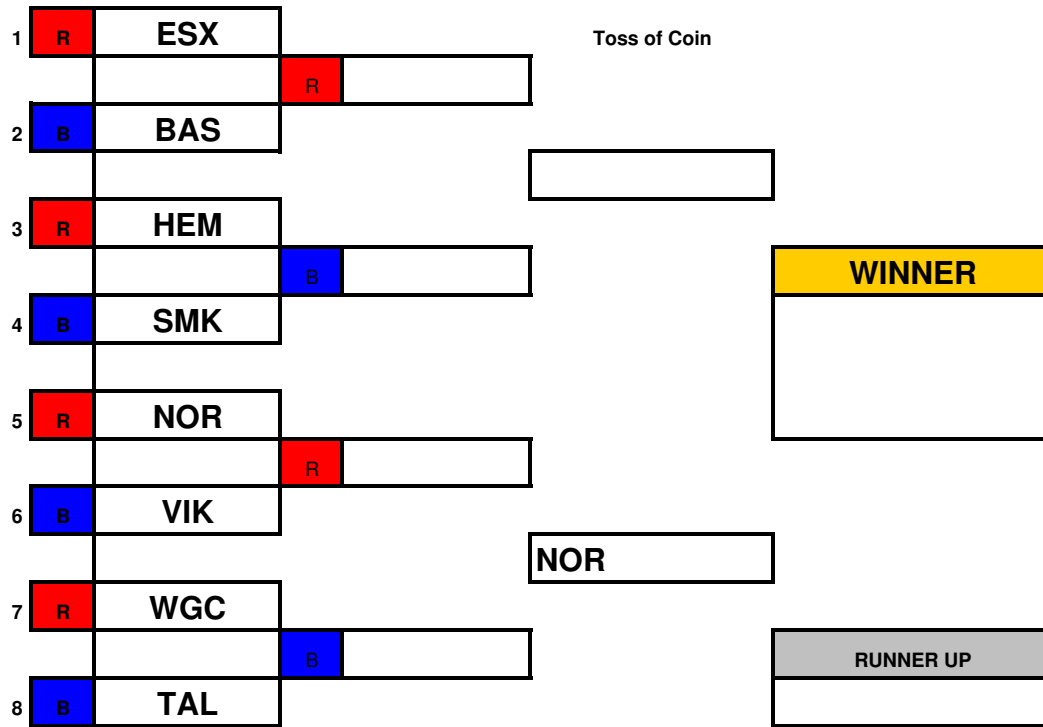

ERSA Summer League - 2013

WGC Dual Slalom Event

Childrens Age Group