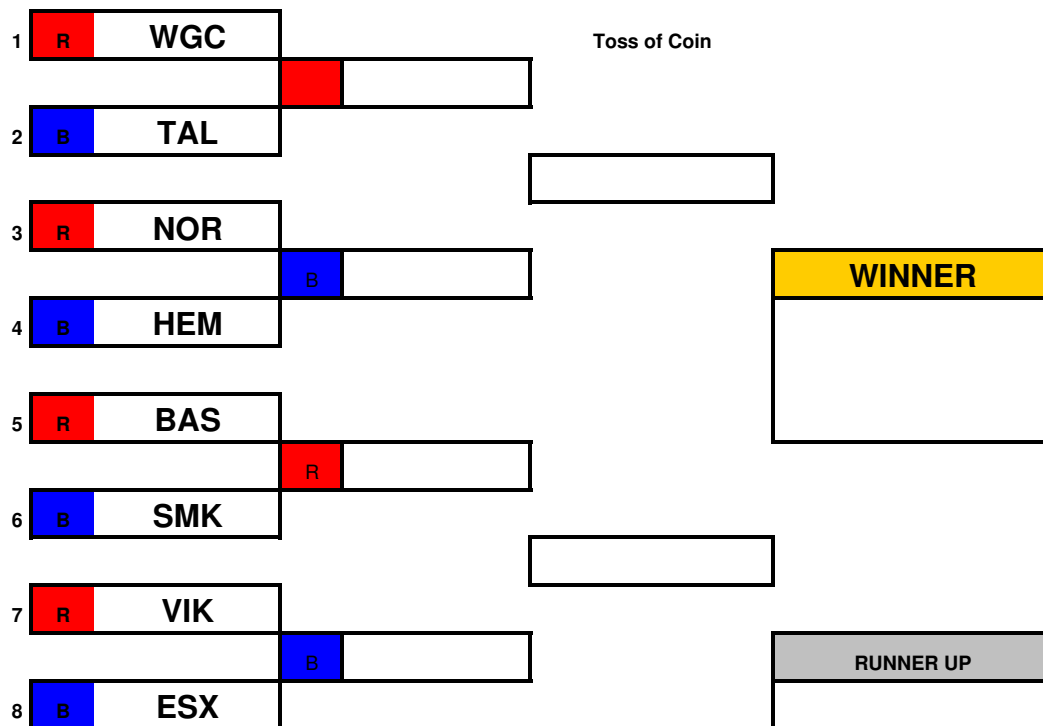

ERSA Summer League - 2013

HEM Dual Slalom Event

Childrens Age Group

Open "A" Age Group

ERSA Summer League - 2013

HEM Dual Slalom Event

Open "B" Age Groups

1	R	ESX			
			R		
2	B	HEM			
3	R	TAL			
			B		
4	B	BAS			
5	R	WGC			
			R		
6	B	SMK			
7	R	NOR			
			B		
8	B	VIK			