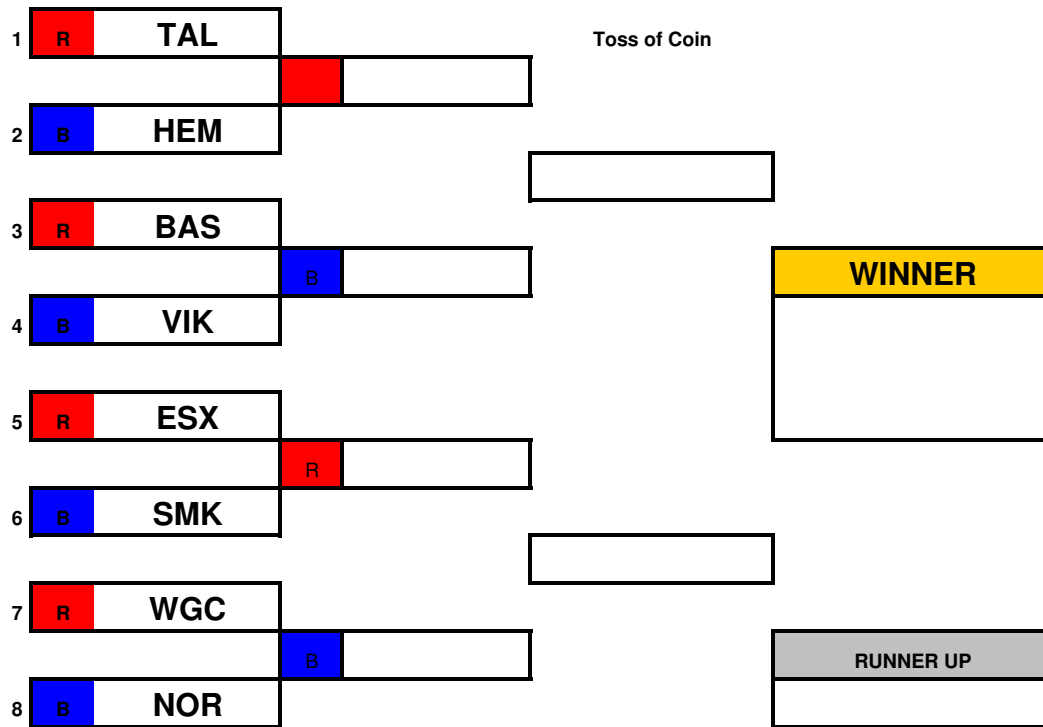

Open "A" Age Group