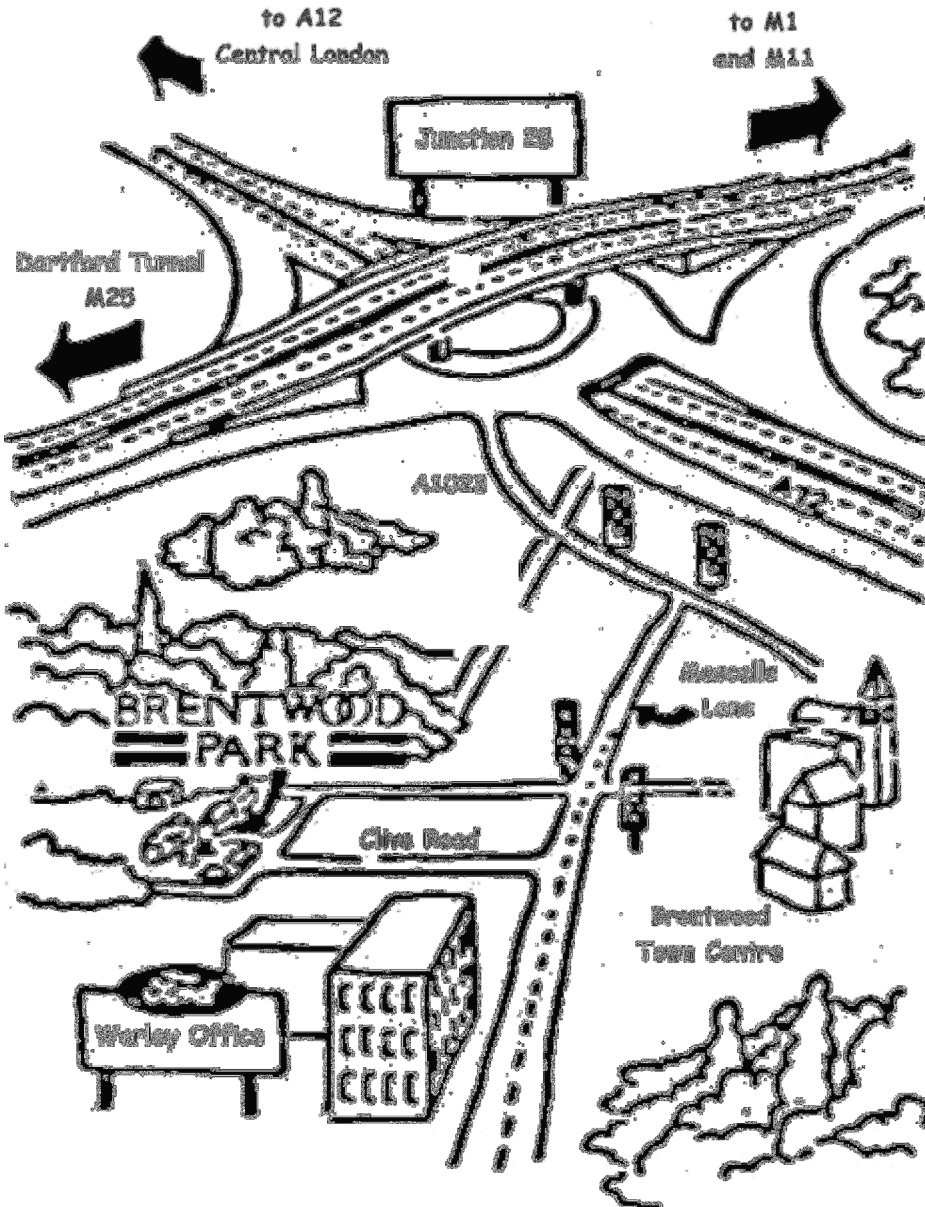

## Directions from M25

From Junction 28, take A1023 to Brentwood. At the 2nd set of traffic lights, turn right into Mascalls Lane, then straight over traffic lights (1 mile) to Eagle Way. Take the 1st right (Immediately before Ford Offices) into Clive Road. At the top of the road, turn right into Warley Gap. The Ski Centre is the 1st on the left.