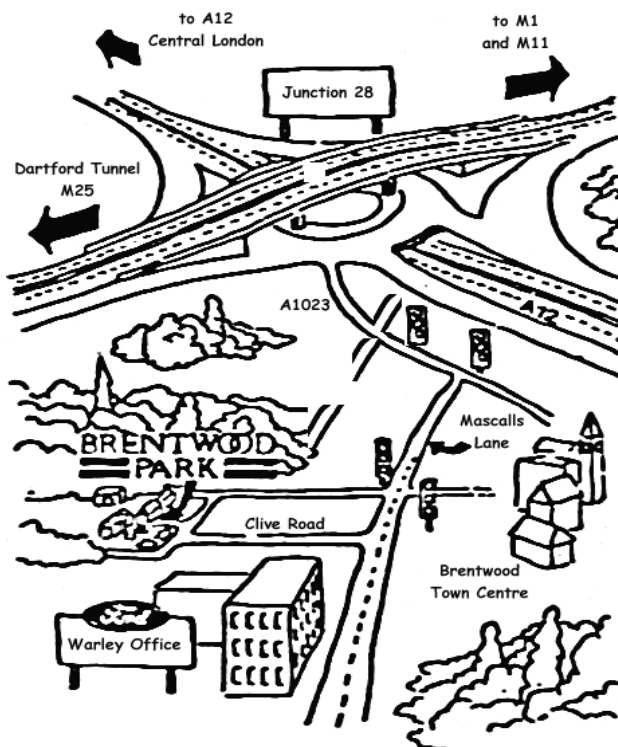

BRENTWOOD PARK SKI CENTRE RACE TEAM

Invite you all to

The 8th ERSA Summer League Race

25 September 2011

Timetable

- 08.15 Registration, Practice
- 08.45 Course Setting
- 09.00 Registration Closes
  Bibs Issued
- 09.05 Course Inspection
- 09.40 Individual Slalom
  (3 Runs)
- 12.30 TDS Course Setting
- 13.00 Team Dual Slalom
- 14.00 Awards Presentation
- All Day BBQ

ERSA 2011 Rules Apply

Cost per person:- £ 10

Warley Gap, Little Warley, Brentwood, Essex, Tel:- 01277 211994
www.brentwoodskicentre.co.uk