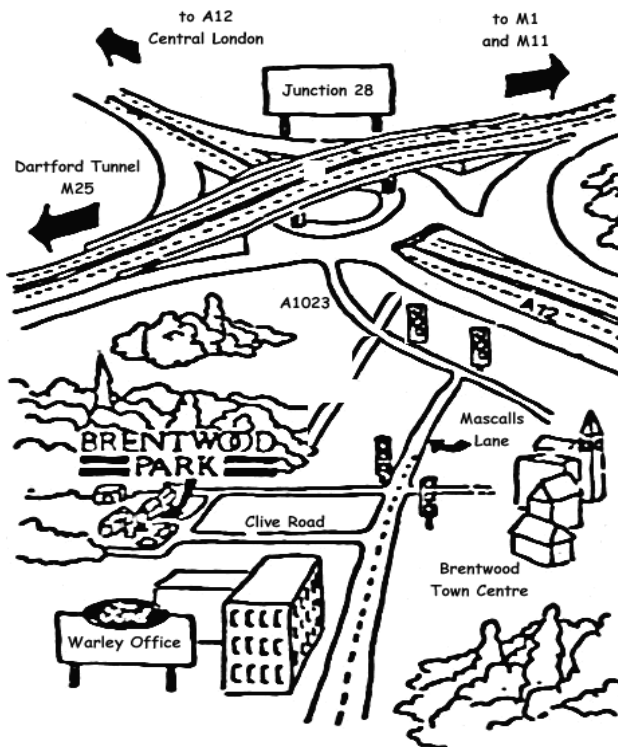

BRENTWOOD PARK SKI CENTRE RACE TEAM

Invite you all to

The 8th ERSA Summer League Race

25 September 2011

Timetable

- 08.15 Registration, Practice
- 08.45 Course Setting
- 09.00 Registration Closes
  Bibs Issued
- 09.05 Course Inspection
- 09.40 Individual Slalom
  (3 Runs)
- 12.30 TDS Course Setting
- 13.00 Team Dual Slalom
- 14.00 Awards Presentation
- All Day BBQ

ERSA 2011 Rules Apply

Cost per person:- £ 10

Warley Gap, Little Warley, Brentwood, Essex, Tel:- 01277 211994
www.brentwoodskicentre.co.uk