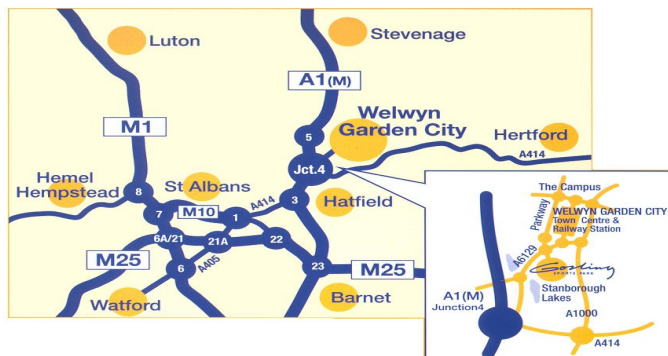

All ski poles must be fitted with rubber Bungs.

ERSA Race Rules apply.

Clear lubricant only – no coloured lubricant or solvent based products

Race Entry fee: £10 per racer

Postcode for Sat nav: **AL8 6XE**