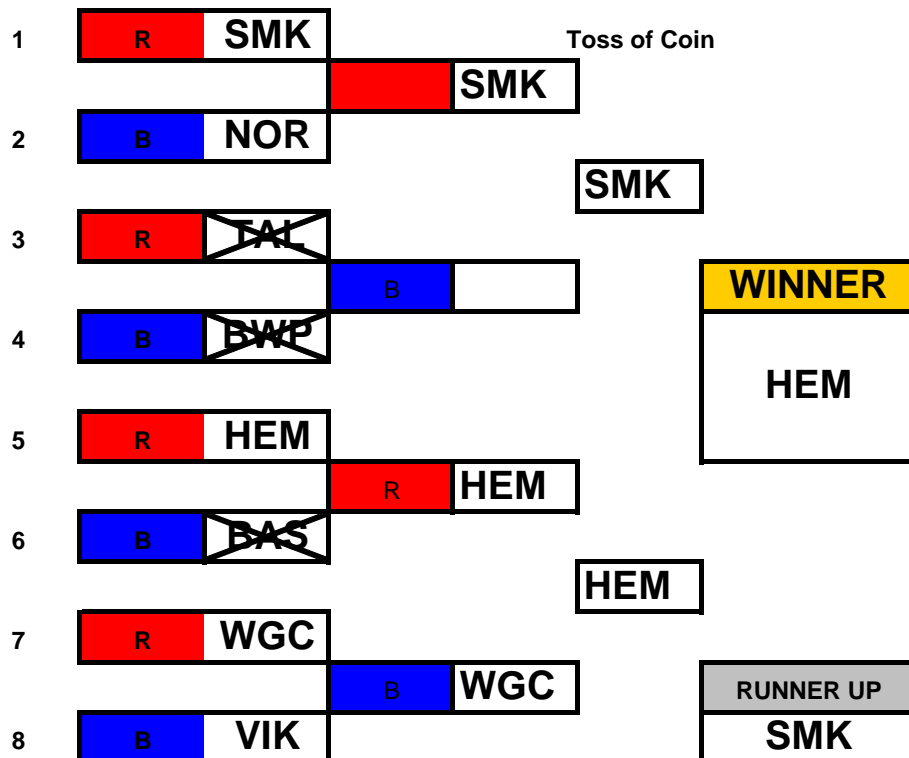

Open "A" Age Group