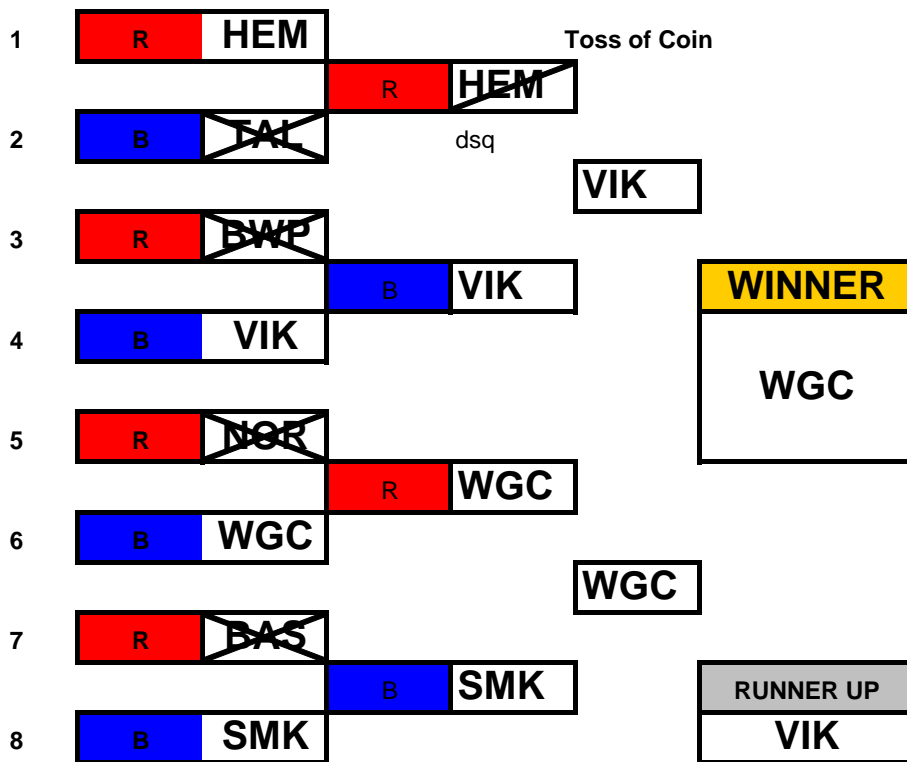

ERSA Summer League - 2011

Open "B" Age Groups