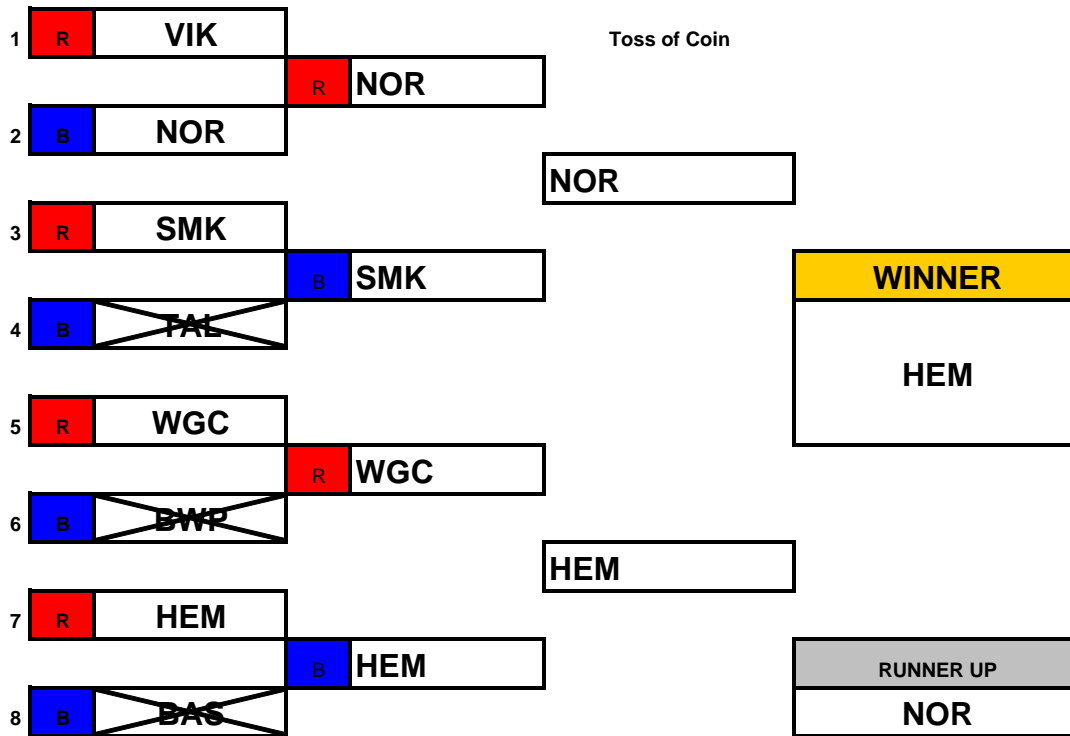

ERSA Summer League - 2011

HEM Dual Slalom Event Open "B" Age Groups