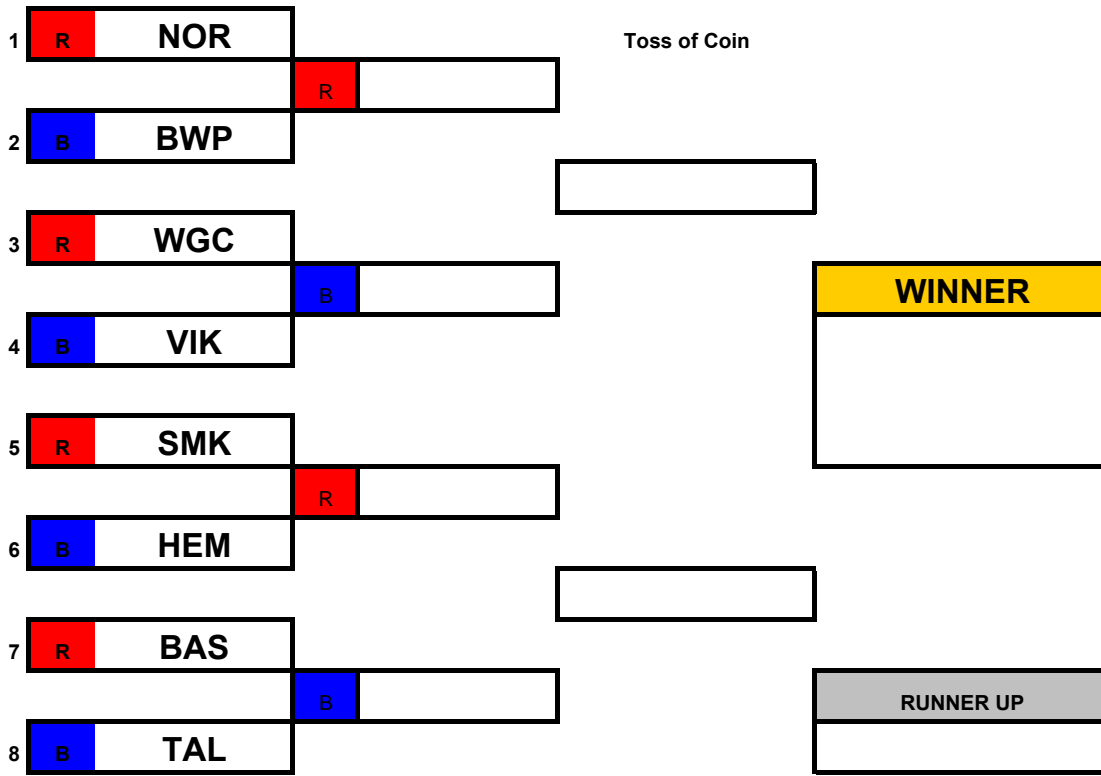

ERSA Summer League - 2011

Open "B" Age Groups