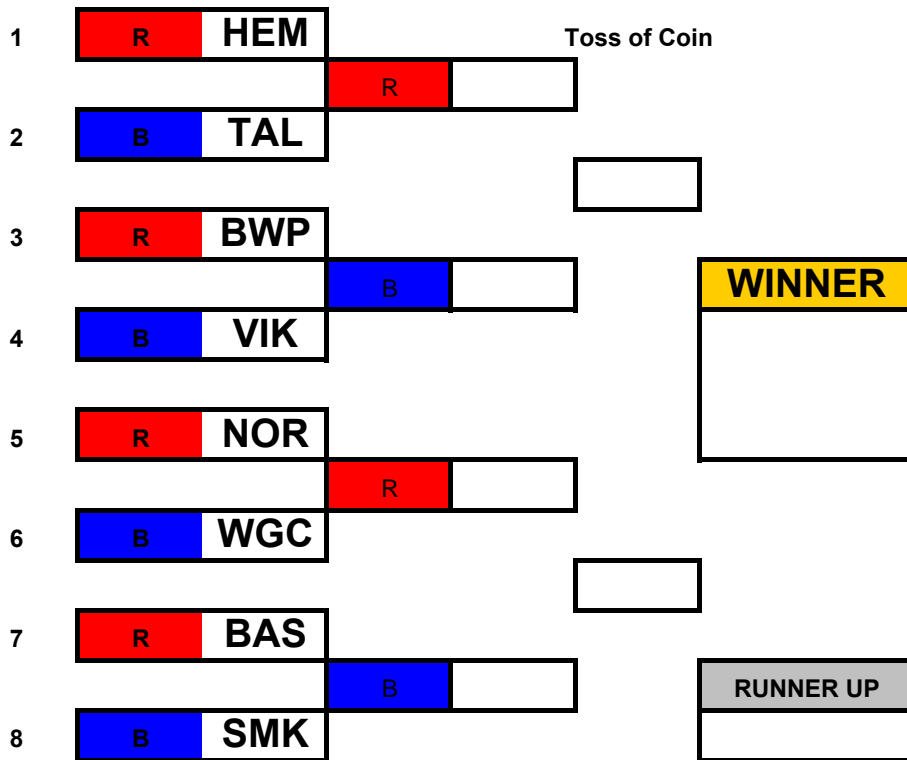

ERSA Summer League - 2011

Open "B" Age Groups