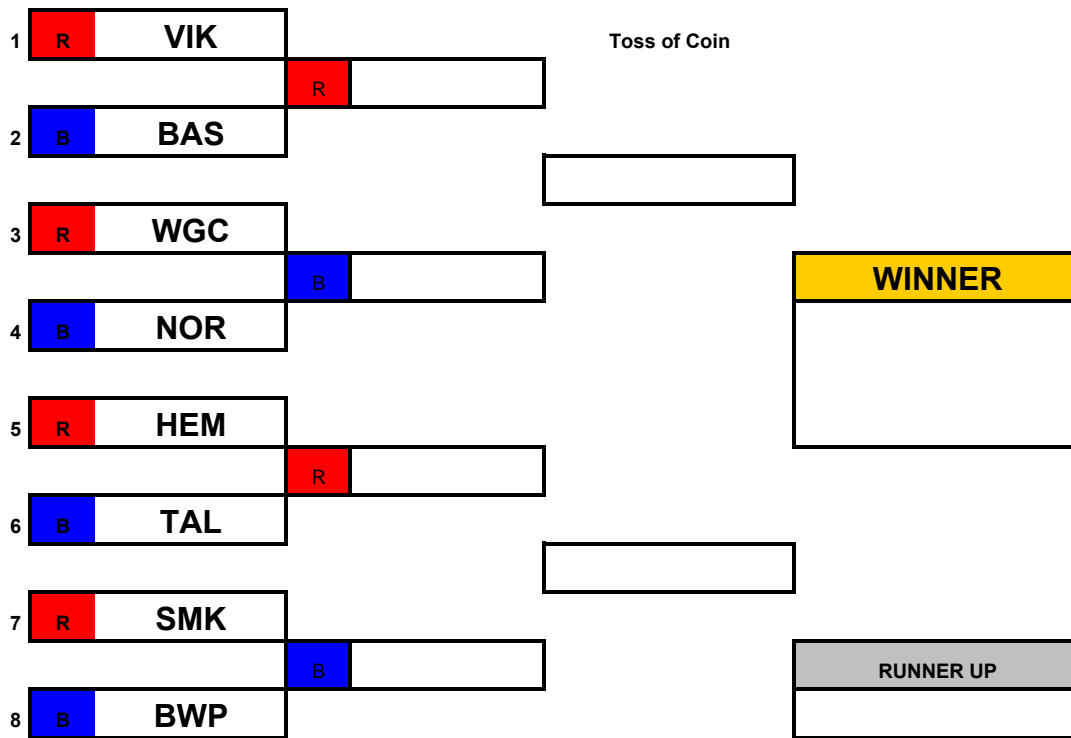

ERSA Summer League - 2011

HEM Dual Slalom Event

Childrens Age Group

Open "A" Age Group

ERSA Summer League - 2011

HEM Dual Slalom Event Open "B" Age Groups

1	R	VIK			
			R		
2	B	NOR			
3	R	SMK			
			B		
4	B	TAL			
5	R	WGC			
			R		
6	B	BWP			
7	R	HEM			
			B		
8	B	BAS			

Toss of Coin

WINNER

RUNNER UP

Senior / Masters Age Group

1	R	TAL			
			R		
2	B	NOR			
3	R	WGC			
			B		
4	B	BAS			
5	R	HEM			
			R		
6	B	BWP			
7	R	SMK			
			B		
8	B	VIK			

Toss of Coin

WINNER

RUNNER UP