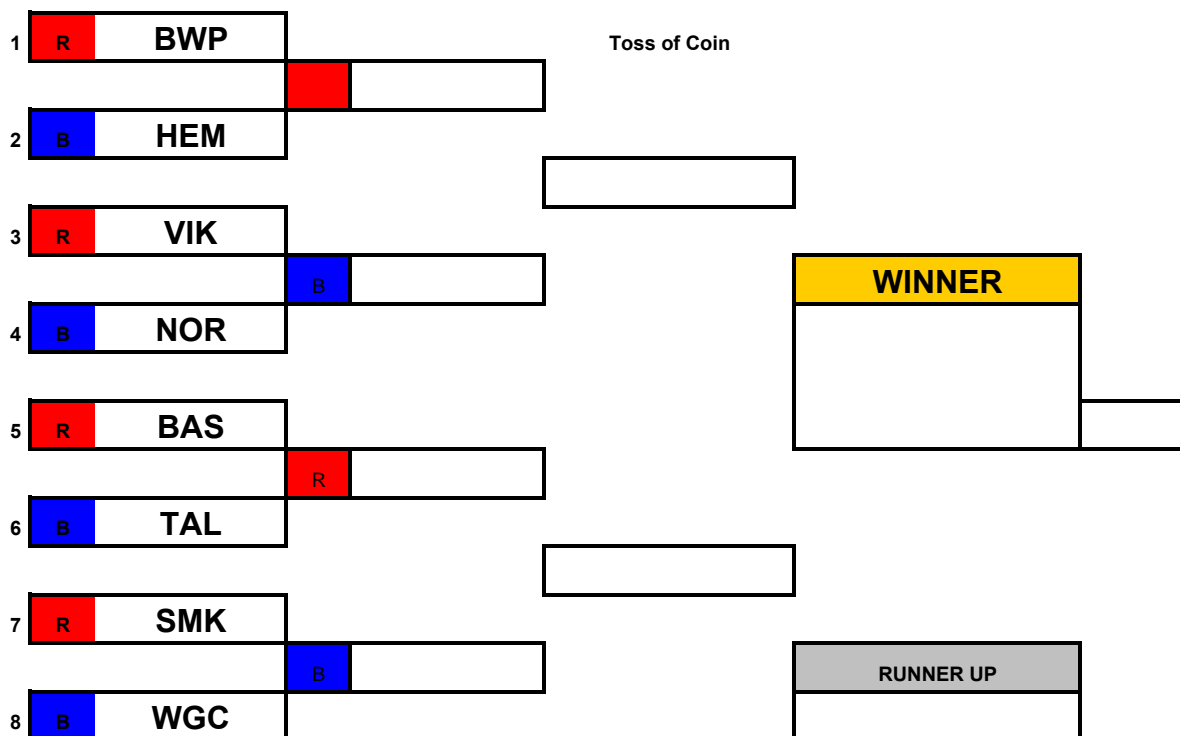

ERSA Summer League - 2011

HEM Dual Slalom Event

Childrens Age Group

Open "A" Age Group

ERSA Summer League - 2011

HEM Dual Slalom Event Open "B" Age Groups

1	R	VIK			
			R		
2	B	NOR			
3	R	SMK			
			B		
4	B	TAL			
5	R	WGC			
			R		
6	B	BWP			
7	R	HEM			
			B		
8	B	BAS			

Toss of Coin

WINNER

RUNNER UP

Senior / Masters Age Group

1	R	TAL			
			R		
2	B	NOR			
3	R	WGC			
			B		
4	B	BAS			
5	R	HEM			
			R		
6	B	BWP			
7	R	SMK			
			B		
8	B	VIK			

Toss of Coin

WINNER

RUNNER UP