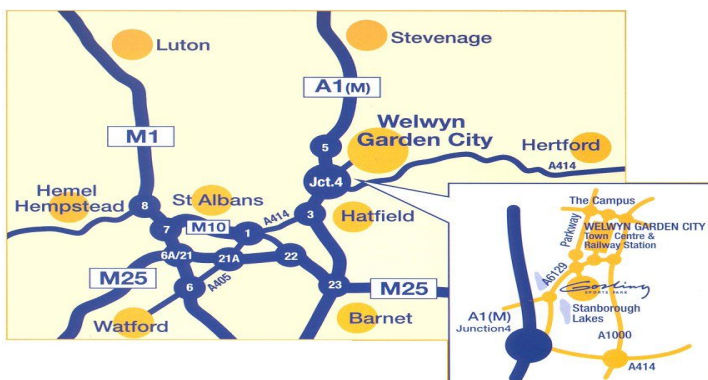

All ski poles must be fitted with rubber bungs

ERSA Race Rules apply

Clear lubricant only - no coloured lubricant or solvent based products

Race Entry fee: £9 per racer

Postcode for Sat nav: AL8 6XE