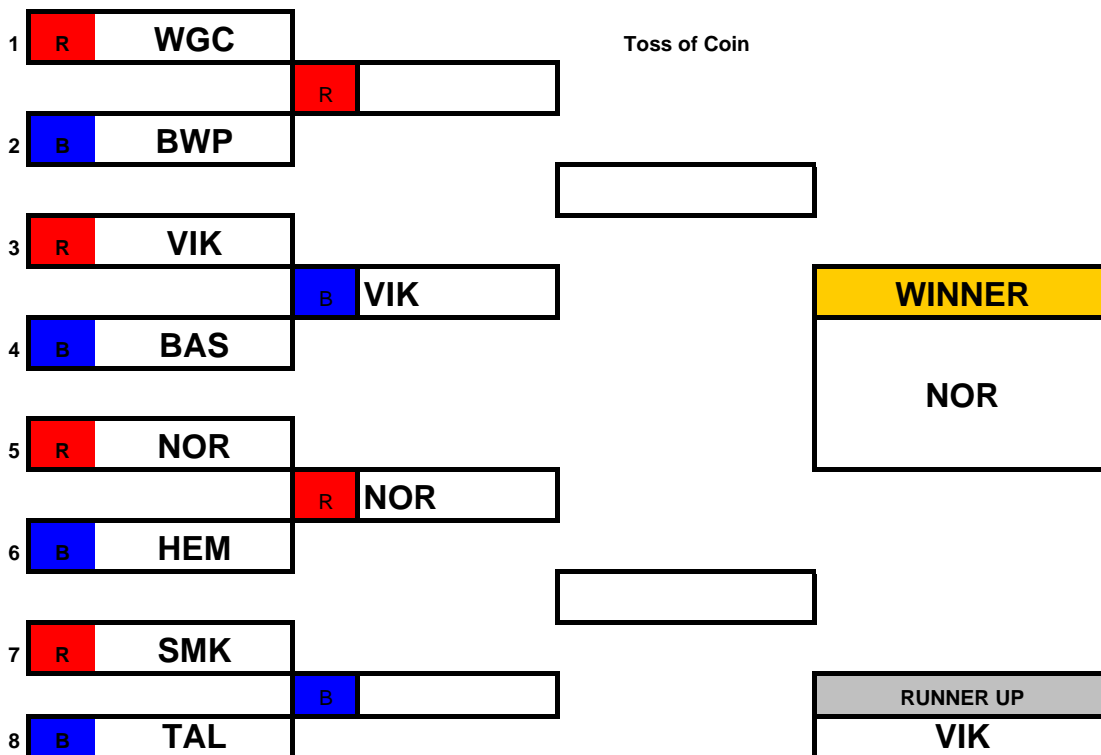

NOR Dual Slalom Event

Childrens Age Group

Open "A" Age Group

ERSA Summer League - 2010

Open "B" Age Groups

Senior / Masters Age Group

ERSA Summer League - 2010

VIK Dual Slalom Event