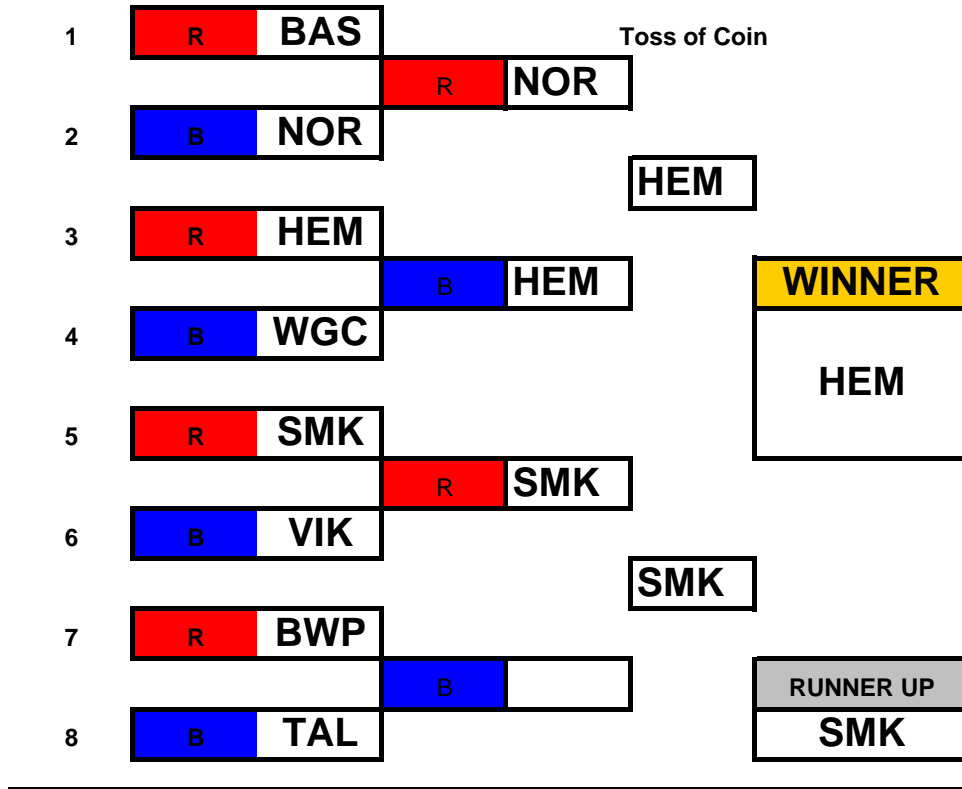

Open "A" Age Group

ERSA Summer League - 2010

Open "B" Age Groups

Senior / Masters Age Group

ERSA Summer League - 2010

TAL Dual Slalom Event

Childrens Age Group

Open "A" Age Group

ERSA Summer League - 2010

Open "B" Age Groups

Senior / Masters Age Group

ERSA Summer League - 2010

SMK Dual Slalom Event

1

Childrens Age Group

Open "A" Age Group

ERSA Summer League - 2010

Open "B" Age Groups

Senior / Masters Age Group