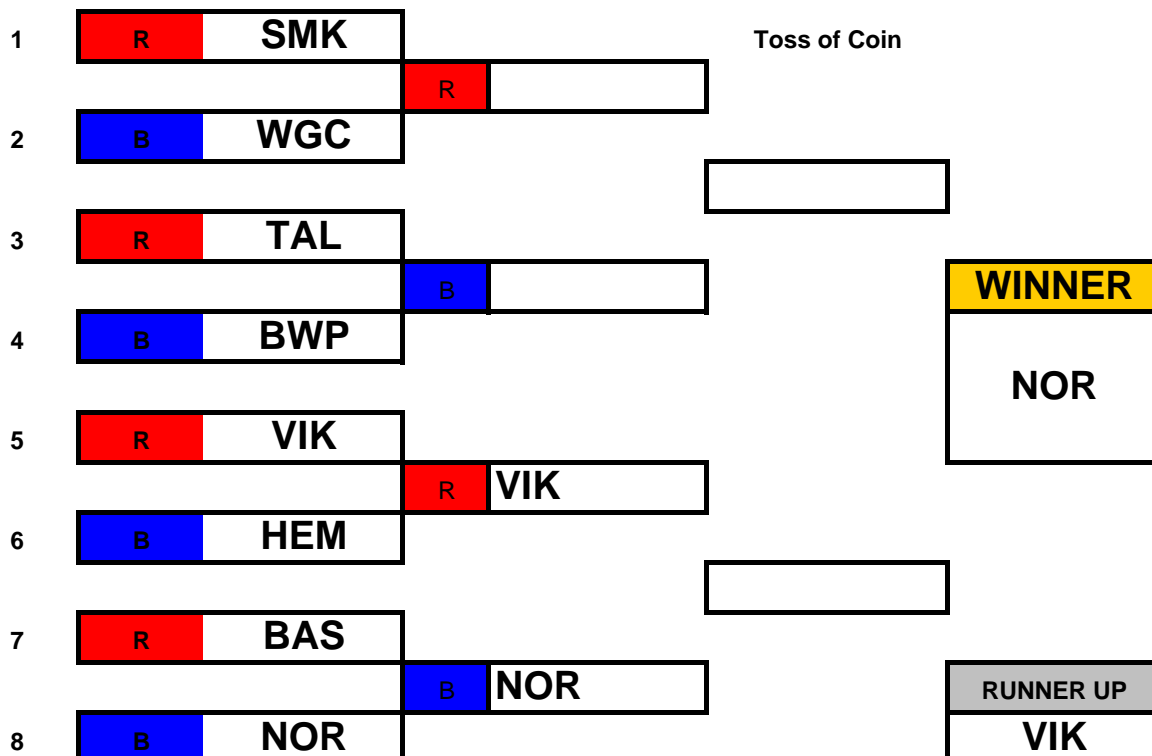

Senior / Masters Age Group