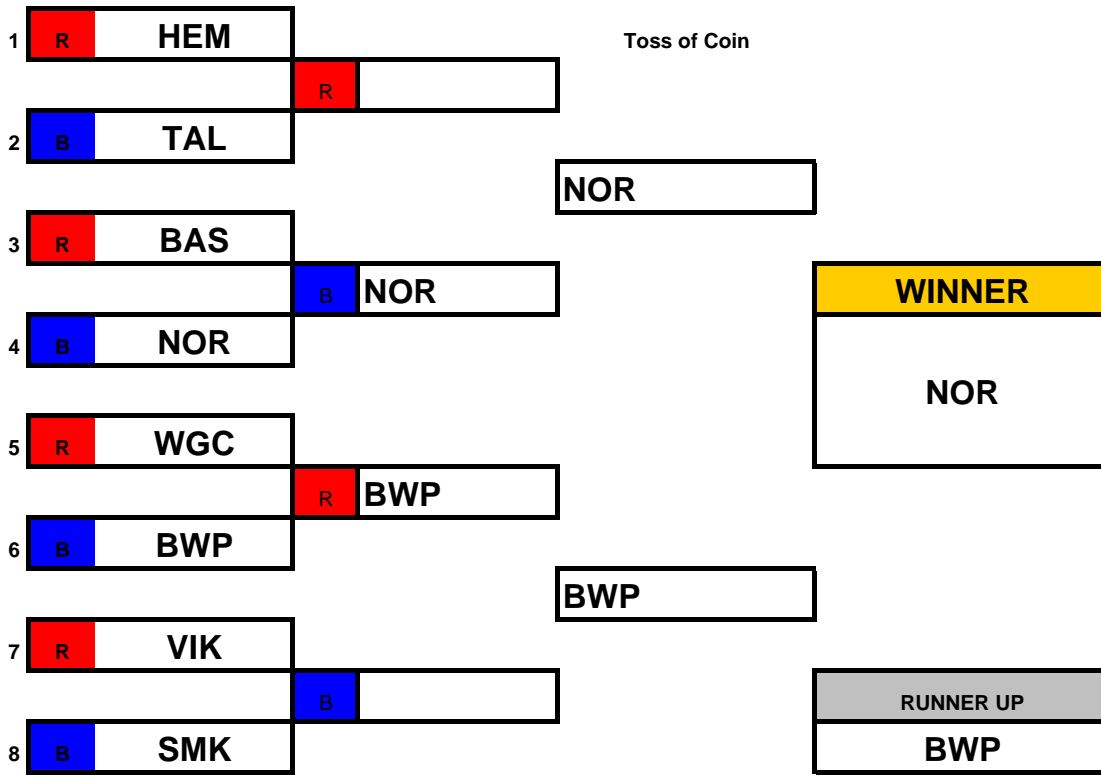

NOR Dual Slalom Event

Childrens Age Group

Open "A" Age Group

ERSA Summer League - 2010

Open "B" Age Groups

Senior / Masters Age Group

ERSA Summer League - 2010

VIK Dual Slalom Event

Childrens Age Group

Open "A" Age Group

ERSA Summer League - 2010

Open "B" Age Groups

Senior / Masters Age Group

ERSA Summer League - 2010

BWP Dual Slalom Event

Childrens Age Group