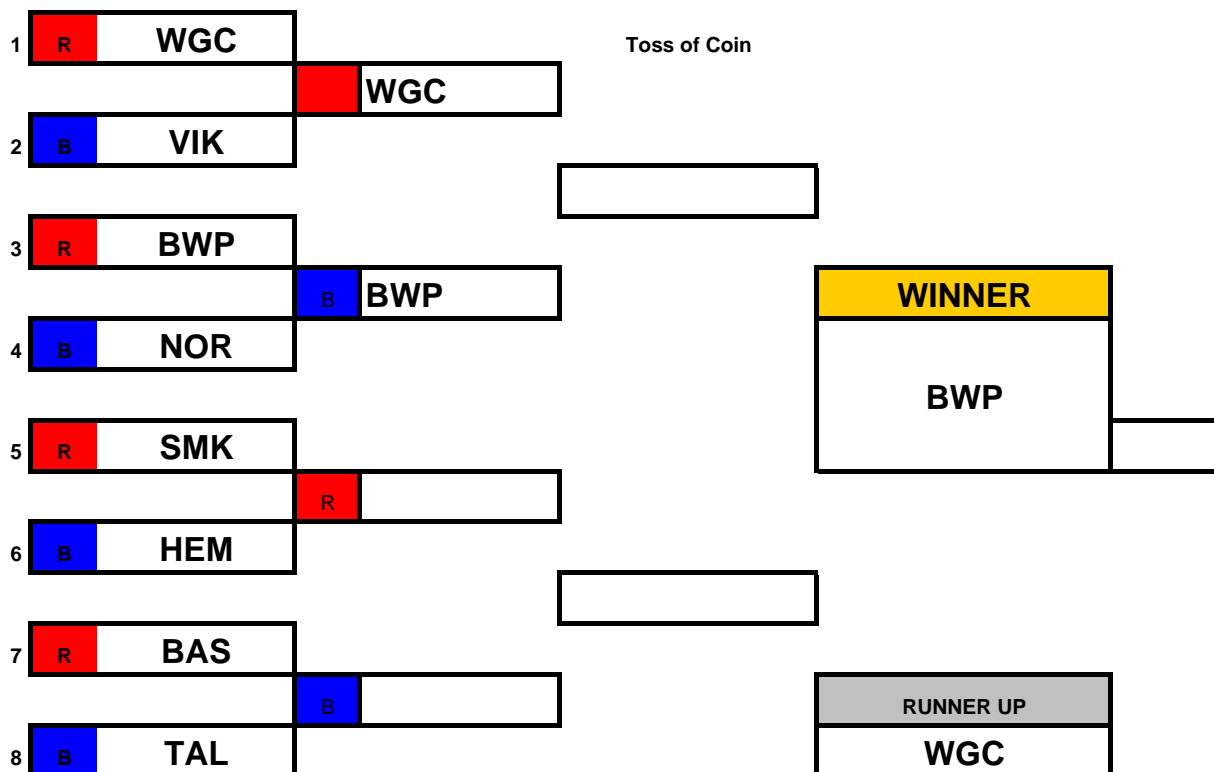

NOR Dual Slalom Event

Childrens Age Group

Open "A" Age Group

ERSA Summer League - 2010

Open "B" Age Groups

Senior / Masters Age Group

ERSA Summer League - 2010

VIK Dual Slalom Event

Childrens Age Group

Open "A" Age Group

ERSA Summer League - 2010

Open "B" Age Groups

Senior / Masters Age Group

ERSA Summer League - 2010

BWP Dual Slalom Event

Childrens Age Group