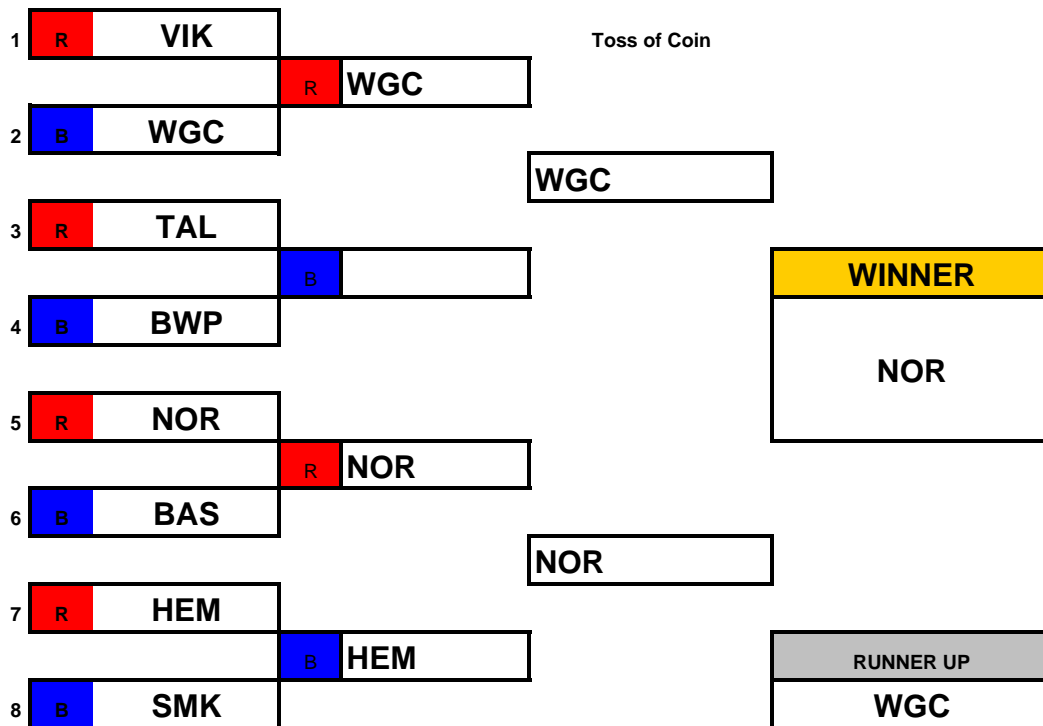

NOR Dual Slalom Event

Childrens Age Group

Open "A" Age Group

ERSA Summer League - 2010

Open "B" Age Groups

Senior / Masters Age Group

ERSA Summer League - 2010

VIK Dual Slalom Event

Childrens Age Group

Open "A" Age Group

ERSA Summer League - 2010

Open "B" Age Groups

Senior / Masters Age Group

ERSA Summer League - 2010

BWP Dual Slalom Event

Childrens Age Group

Open "A" Age Group

ERSA Summer League - 2010

Open "B" Age Groups

Senior / Masters Age Group

ERSA Summer League - 2010

TAL Dual Slalom Event

Childrens Age Group

Open "A" Age Group