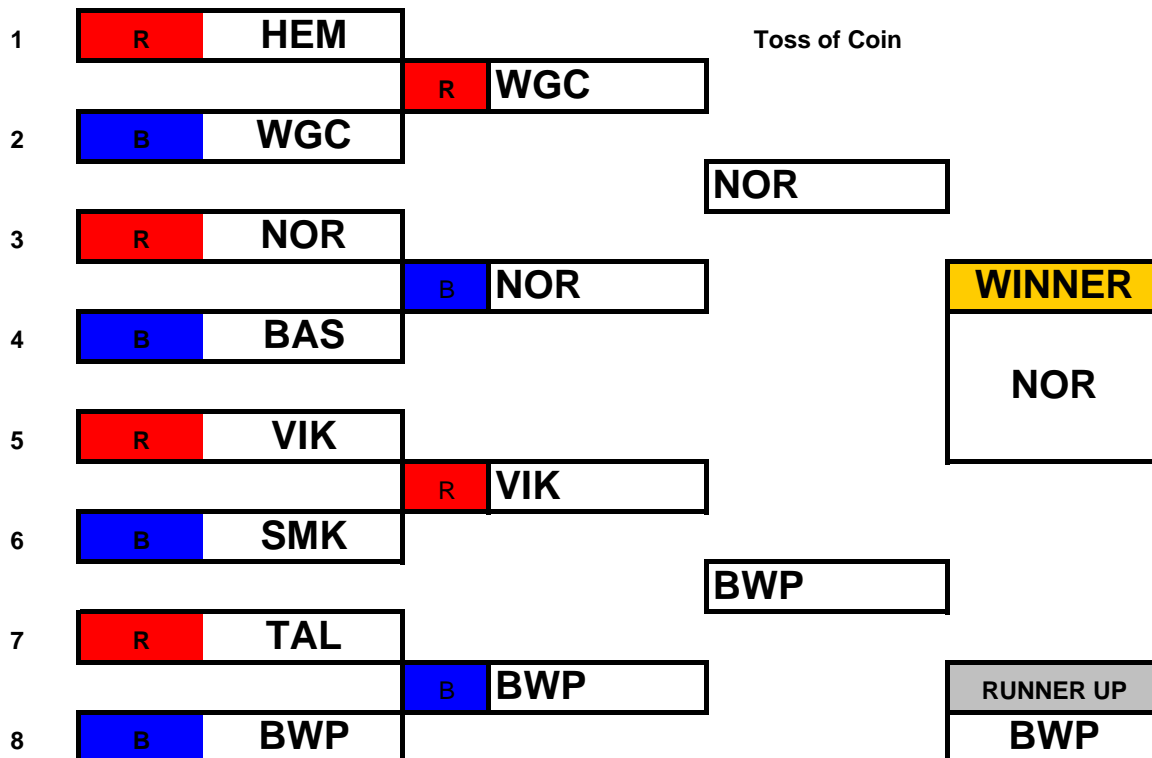

Childrens Age Group

Open "A" Age Group

ERSA Summer League - 2010

Open "B" Age Groups

Senior / Masters Age Group

ERSA Summer League - 2010

BWP Dual Slalom Event

Childrens Age Group

Open "A" Age Group

ERSA Summer League - 2010

Open "B" Age Groups

Senior / Masters Age Group

ERSA Summer League - 2010

TAL Dual Slalom Event

Childrens Age Group

Open "A" Age Group

ERSA Summer League - 2010

Open "B" Age Groups

Senior / Masters Age Group

ERSA Summer League - 2010

SMK Dual Slalom Event

1

Childrens Age Group

Open "A" Age Group