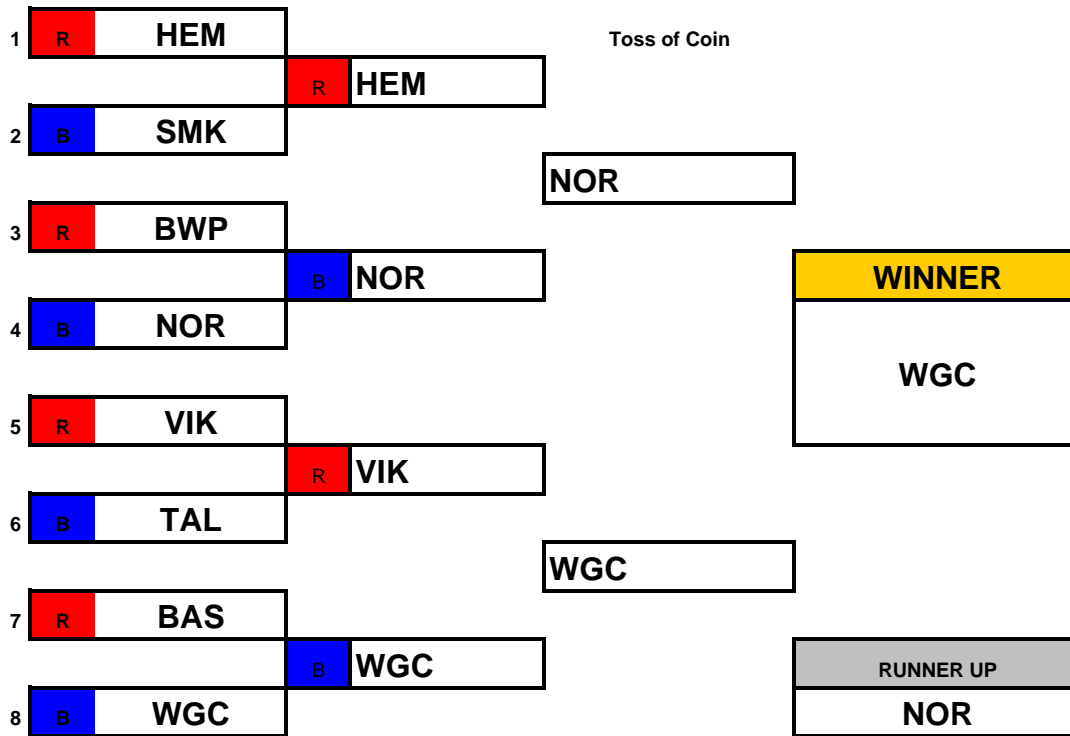

ERSA Summer League - 2010

HEM Dual Slalom Event

Childrens Age Group

Open "A" Age Group

ERSA Summer League - 2010

HEM Dual Slalom Event Open "B" Age Groups

Senior / Masters Age Group

ERSA Summer League - 2010

NOR Dual Slalom Event

Childrens Age Group

Open "A" Age Group

ERSA Summer League - 2010

Open "B" Age Groups

Senior / Masters Age Group

ERSA Summer League - 2010

VIK Dual Slalom Event