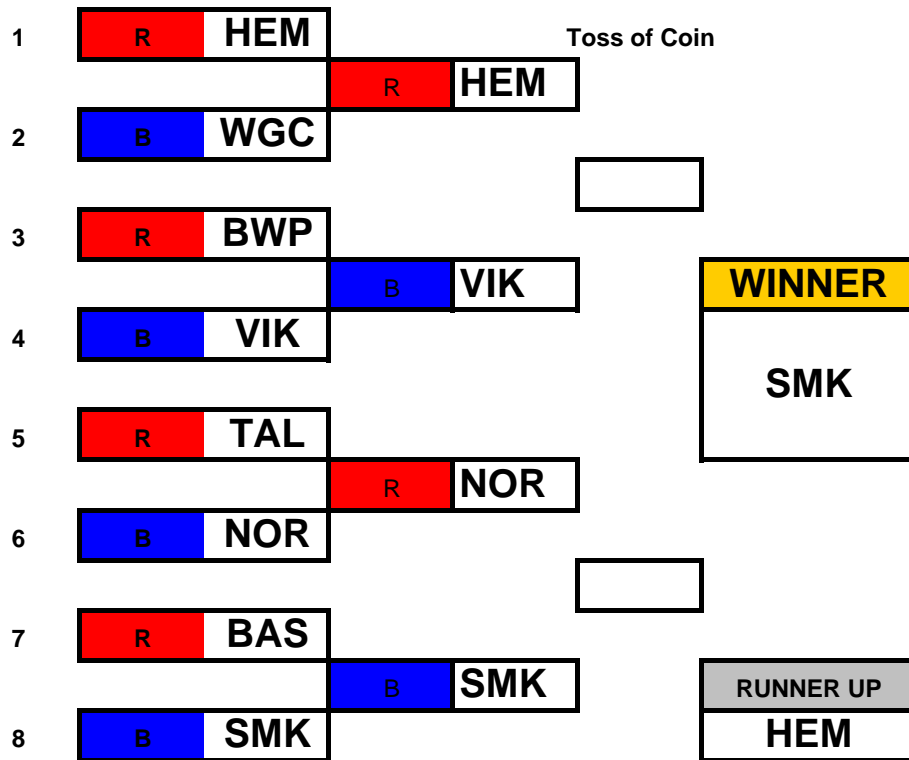

ERSA Summer League - 2010

Open "B" Age Groups

Senior / Masters Age Group

ERSA Summer League - 2010

SMK Dual Slalom Event

1

Childrens Age Group

Open "A" Age Group

ERSA Summer League - 2010

Open "B" Age Groups

Senior / Masters Age Group