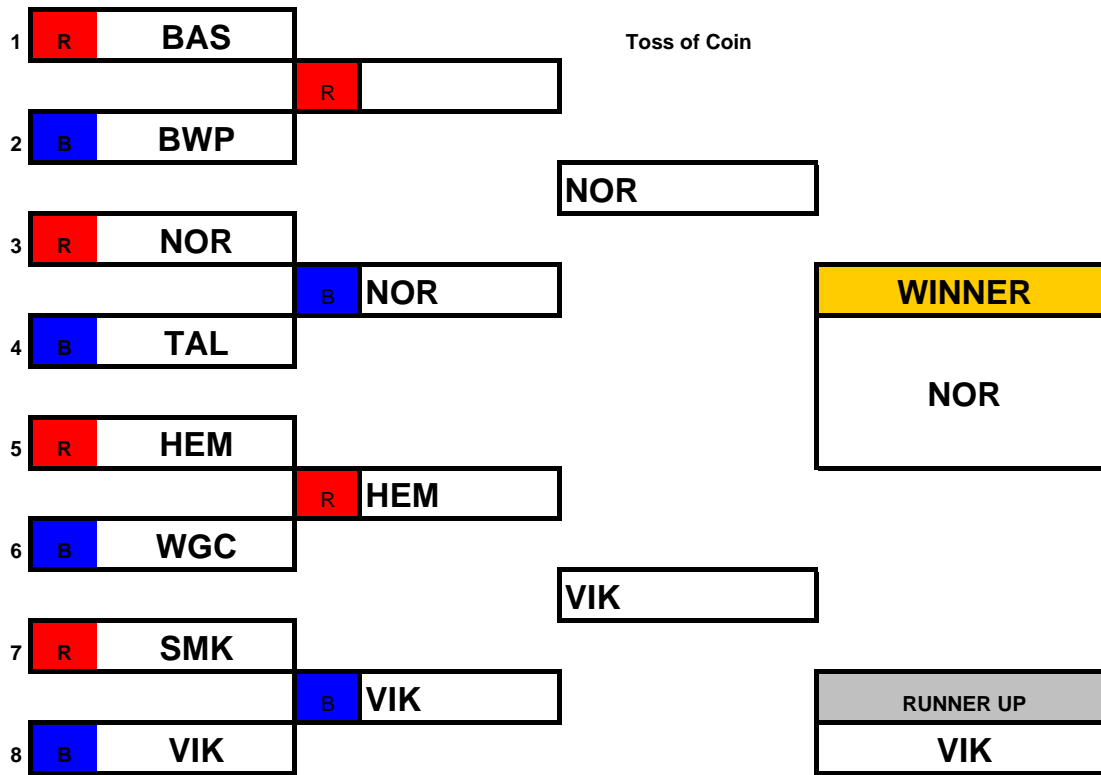

ERSA Summer League - 2010

VIK Dual Slalom Event

Childrens Age Group