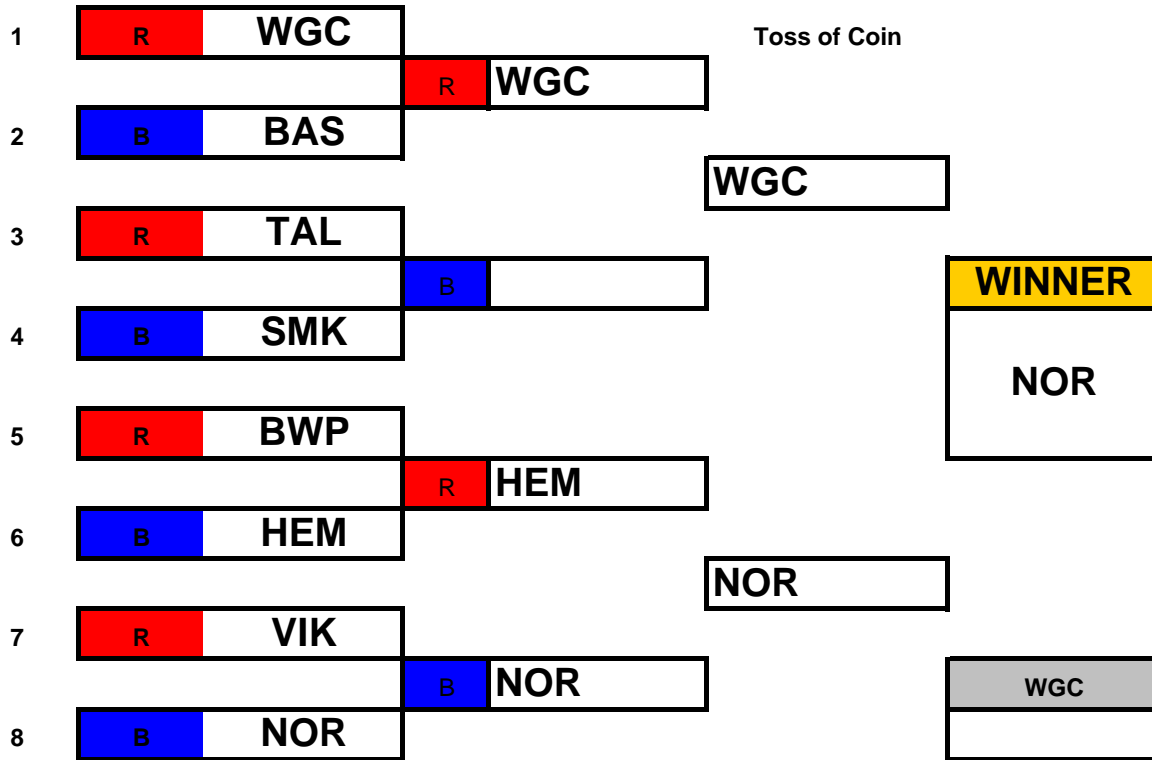

NOR Dual Slalom Event

Childrens Age Group

Open "A" Age Group

ERSA Summer League - 2010

Open "B" Age Groups

Senior / Masters Age Group

ERSA Summer League - 2010

VIK Dual Slalom Event

Childrens Age Group

Open "A" Age Group

ERSA Summer League - 2010

Open "B" Age Groups

Senior / Masters Age Group

ERSA Summer League - 2010

BWP Dual Slalom Event

Childrens Age Group

Open "A" Age Group

ERSA Summer League - 2010

Open "B" Age Groups

Senior / Masters Age Group

ERSA Summer League - 2010

TAL Dual Slalom Event

Childrens Age Group

Open "A" Age Group

ERSA Summer League - 2010

Open "B" Age Groups

Senior / Masters Age Group

ERSA Summer League - 2010

SMK Dual Slalom Event

1

Childrens Age Group

Open "A" Age Group