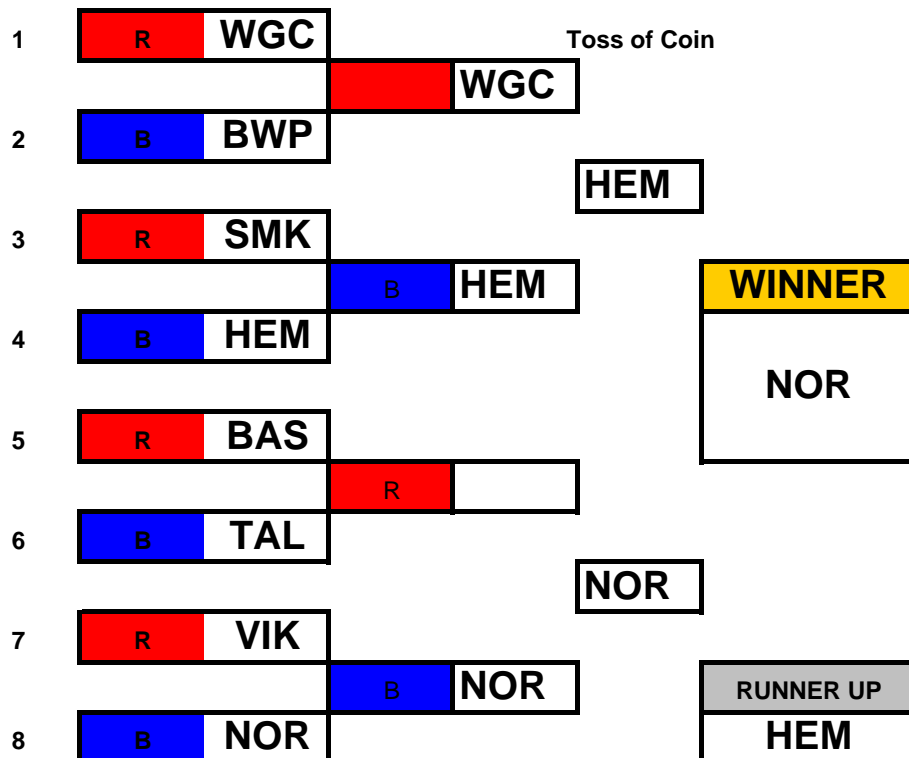

NOR Dual Slalom Event

Childrens Age Group

Open "A" Age Group

ERSA Summer League - 2010

Open "B" Age Groups

Senior / Masters Age Group

ERSA Summer League - 2010

VIK Dual Slalom Event

Open "A" Age Group

ERSA Summer League - 2010

Open "B" Age Groups

Senior / Masters Age Group

ERSA Summer League - 2010

TAL Dual Slalom Event

Childrens Age Group

Open "A" Age Group

ERSA Summer League - 2010

Open "B" Age Groups

Senior / Masters Age Group

ERSA Summer League - 2010

SMK Dual Slalom Event

1

Childrens Age Group

Open "A" Age Group

ERSA Summer League - 2010

Open "B" Age Groups

Senior / Masters Age Group