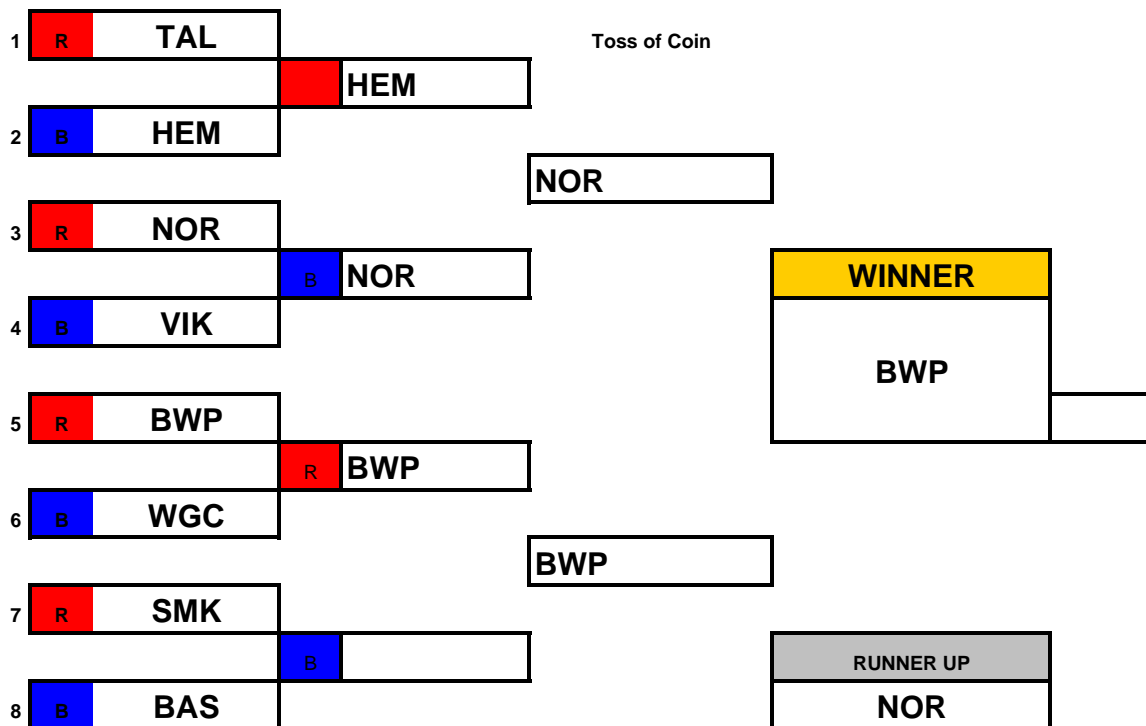

Open "A" Age Group