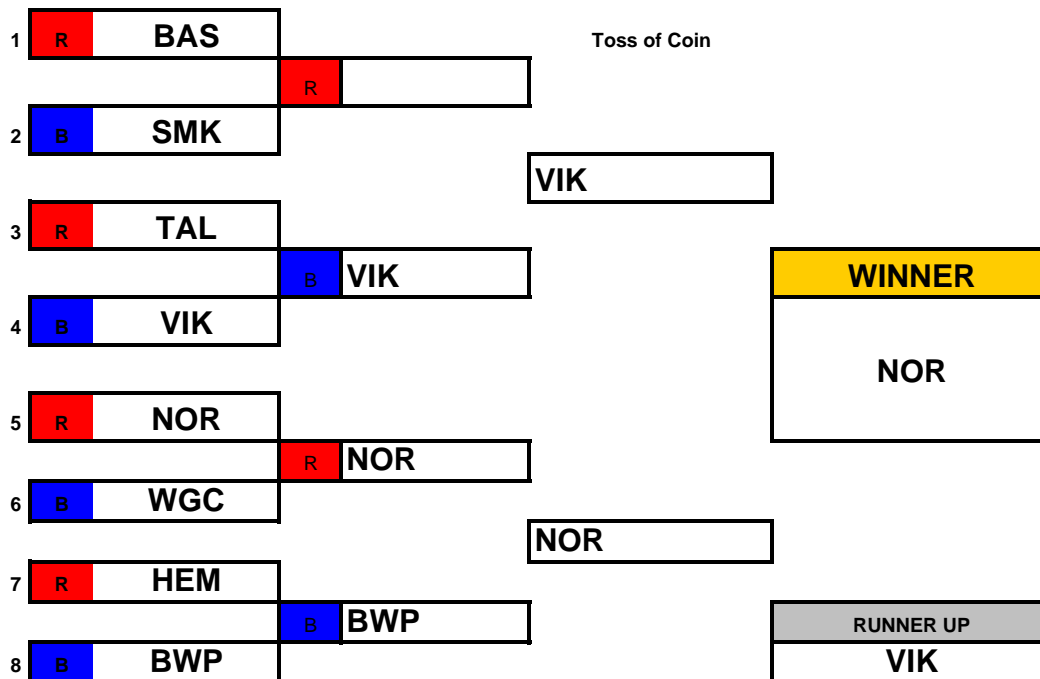

Open "A" Age Group

ERSA Summer League - 2010

Open "B" Age Groups

Senior / Masters Age Group

ERSA Summer League - 2010

TAL Dual Slalom Event

Childrens Age Group

Open "A" Age Group