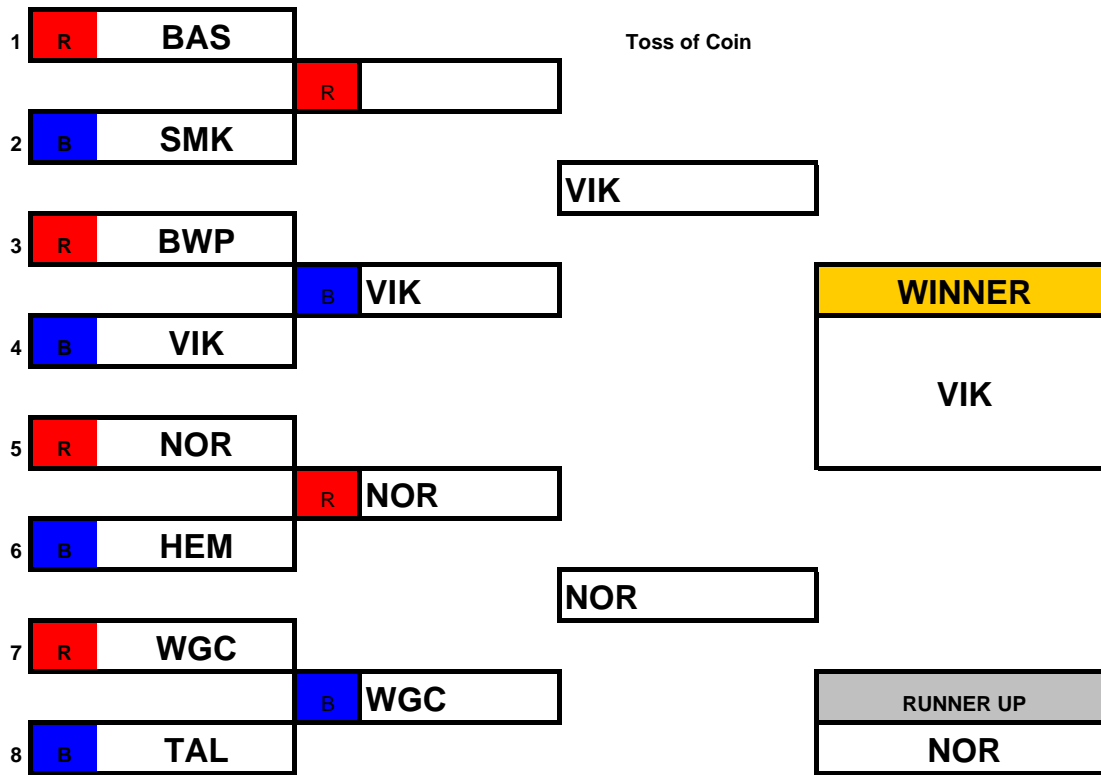

ERSA Summer League - 2010

HEM Dual Slalom Event

Childrens Age Group

Open "A" Age Group

ERSA Summer League - 2010

HEM Dual Slalom Event Open "B" Age Groups

Senior / Masters Age Group

ERSA Summer League - 2010

NOR Dual Slalom Event

Childrens Age Group

Open "A" Age Group

ERSA Summer League - 2010

Open "B" Age Groups

Senior / Masters Age Group

ERSA Summer League - 2010

VIK Dual Slalom Event