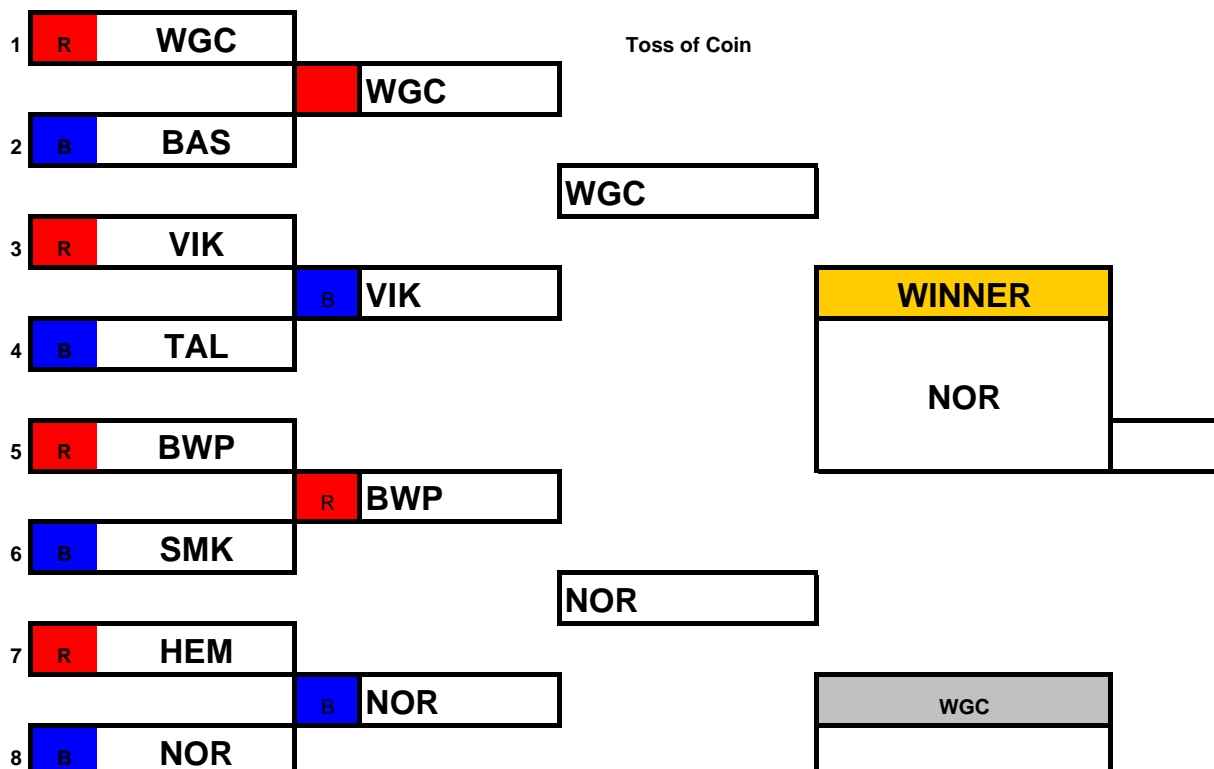

ERSA Summer League - 2010

HEM Dual Slalom Event

Childrens Age Group

Open "A" Age Group

ERSA Summer League - 2010

HEM Dual Slalom Event Open "B" Age Groups

Senior / Masters Age Group

ERSA Summer League - 2010

NOR Dual Slalom Event

Childrens Age Group

Open "A" Age Group

ERSA Summer League - 2010

Open "B" Age Groups

Senior / Masters Age Group

ERSA Summer League - 2010

VIK Dual Slalom Event