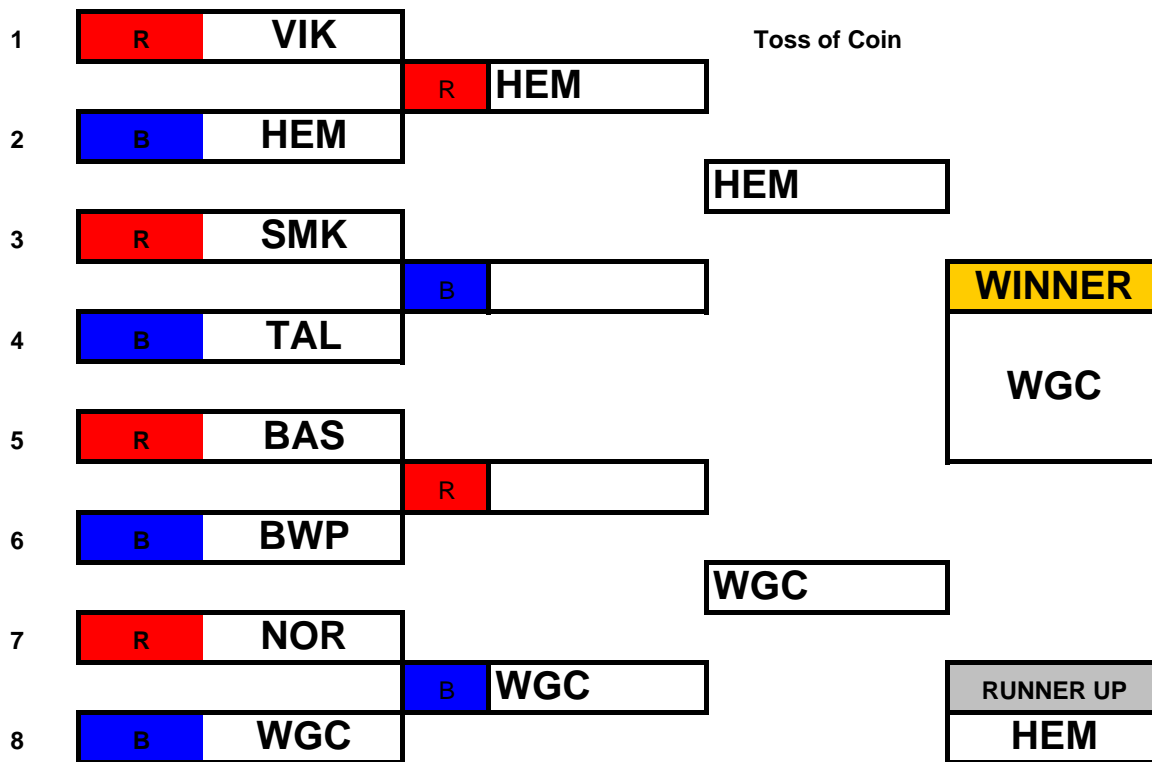

NOR Dual Slalom Event

Childrens Age Group

Open "A" Age Group

ERSA Summer League - 2010

Open "B" Age Groups

Senior / Masters Age Group

ERSA Summer League - 2010

VIK Dual Slalom Event

Childrens Age Group

Open "A" Age Group

ERSA Summer League - 2010

Open "B" Age Groups

Senior / Masters Age Group

ERSA Summer League - 2010

BWP Dual Slalom Event

Childrens Age Group

Open "A" Age Group

ERSA Summer League - 2010

Open "B" Age Groups

Senior / Masters Age Group

ERSA Summer League - 2010

TAL Dual Slalom Event

Childrens Age Group

Open "A" Age Group

ERSA Summer League - 2010

Open "B" Age Groups

Senior / Masters Age Group

ERSA Summer League - 2010

SMK Dual Slalom Event

1

Childrens Age Group

Open "A" Age Group