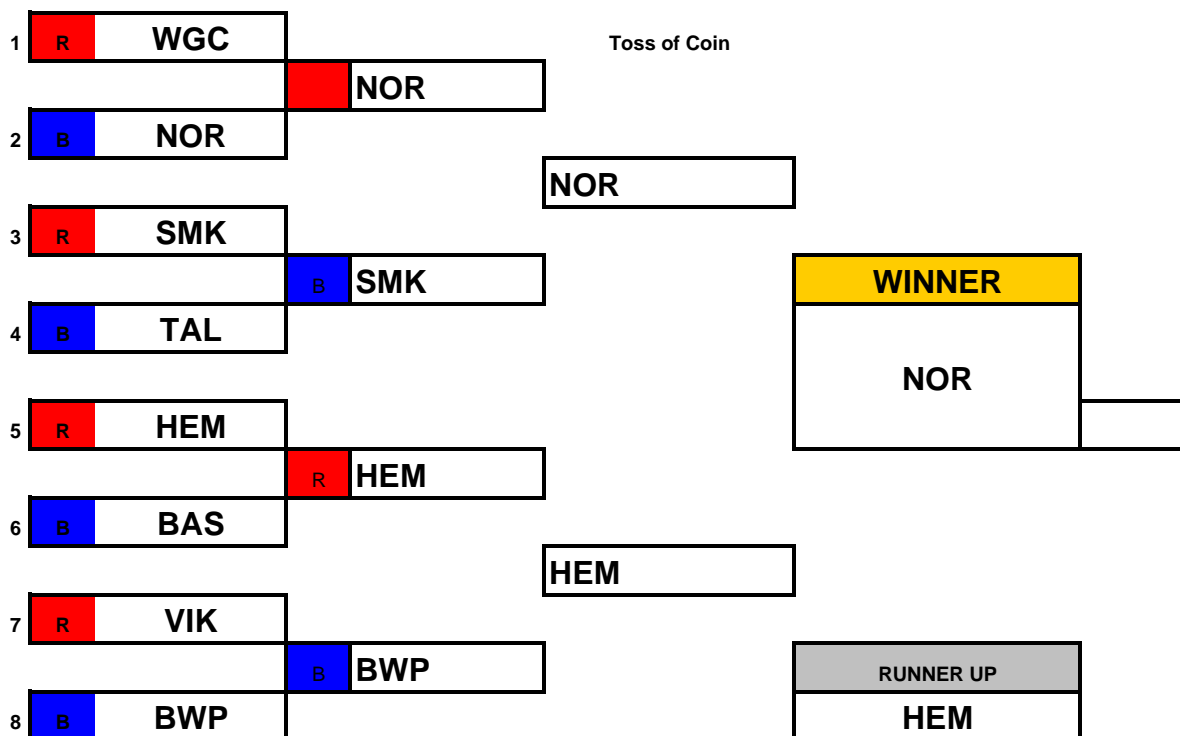

ERSA Summer League - 2010

HEM Dual Slalom Event

Childrens Age Group

Open "A" Age Group

ERSA Summer League - 2010

HEM Dual Slalom Event Open "B" Age Groups

Senior / Masters Age Group

ERSA Summer League - 2010

NOR Dual Slalom Event

Childrens Age Group

Open "A" Age Group

ERSA Summer League - 2010

Open "B" Age Groups

Senior / Masters Age Group

ERSA Summer League - 2010

VIK Dual Slalom Event