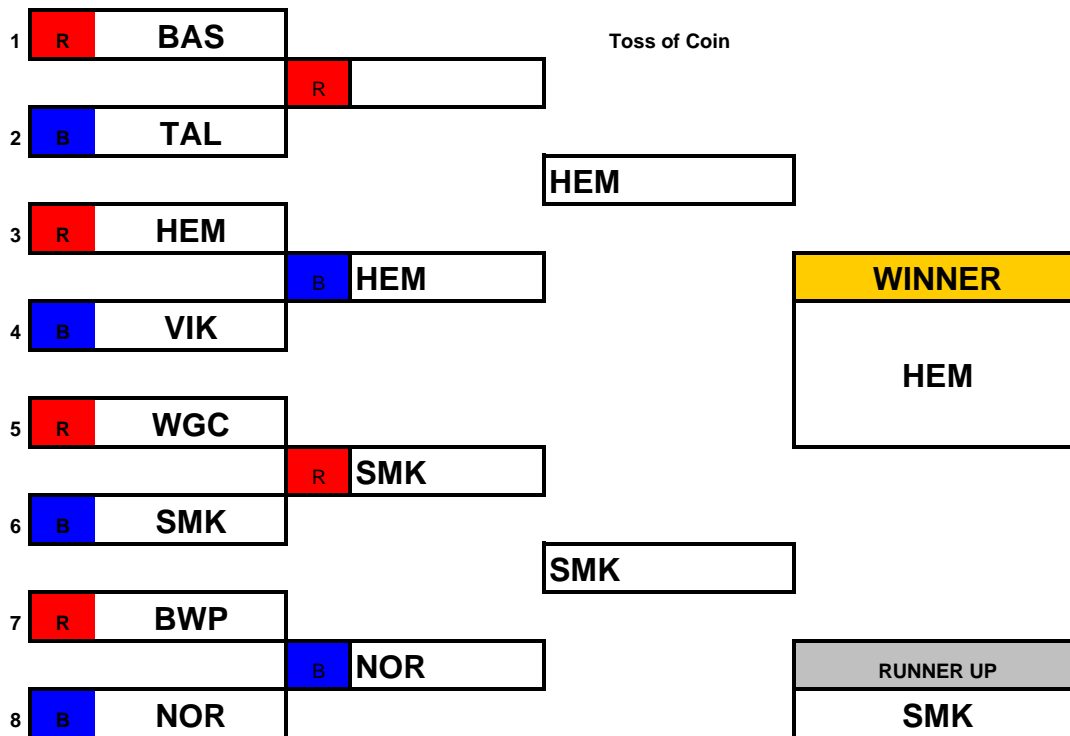

ERSA Summer League - 2010

HEM Dual Slalom Event

Childrens Age Group

Open "A" Age Group

ERSA Summer League - 2010

HEM Dual Slalom Event Open "B" Age Groups

Senior / Masters Age Group

ERSA Summer League - 2010