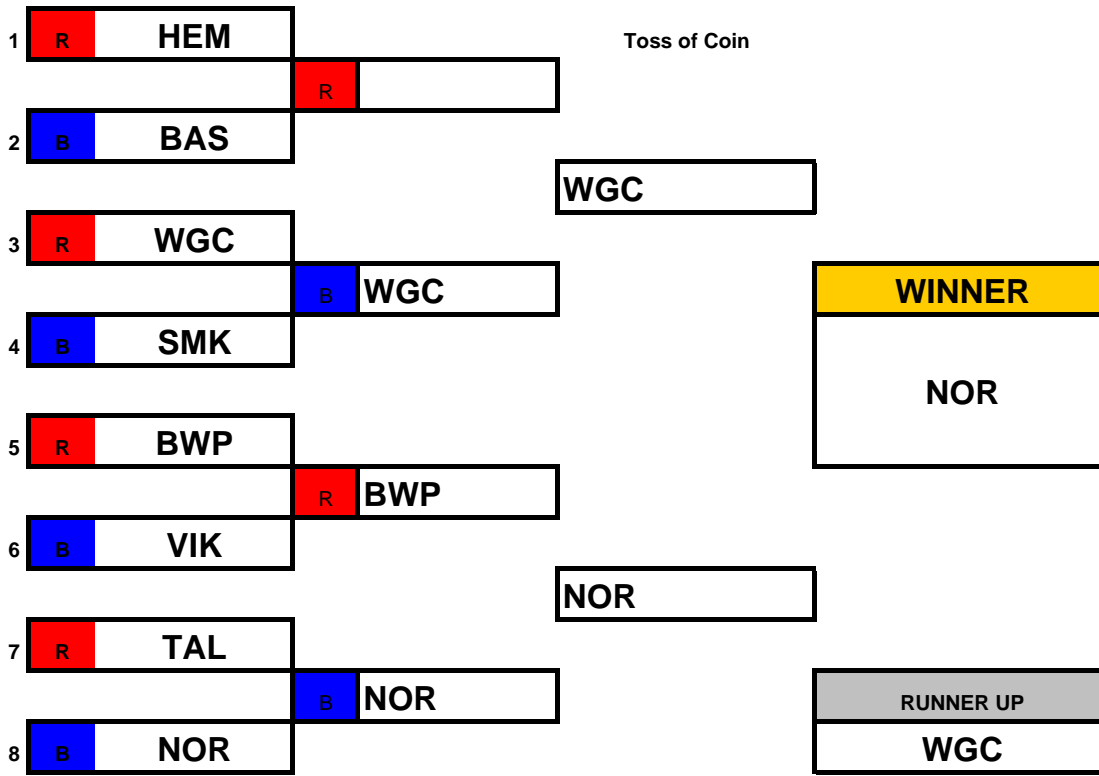

NOR Dual Slalom Event

Childrens Age Group

Open "A" Age Group

ERSA Summer League - 2010

Open "B" Age Groups

Senior / Masters Age Group

ERSA Summer League - 2010

VIK Dual Slalom Event

Childrens Age Group

Open "A" Age Group

ERSA Summer League - 2010

Open "B" Age Groups

Senior / Masters Age Group

ERSA Summer League - 2010

BWP Dual Slalom Event

Childrens Age Group

Open "A" Age Group

ERSA Summer League - 2010

Open "B" Age Groups

Senior / Masters Age Group

ERSA Summer League - 2010

TAL Dual Slalom Event

Childrens Age Group

Open "A" Age Group