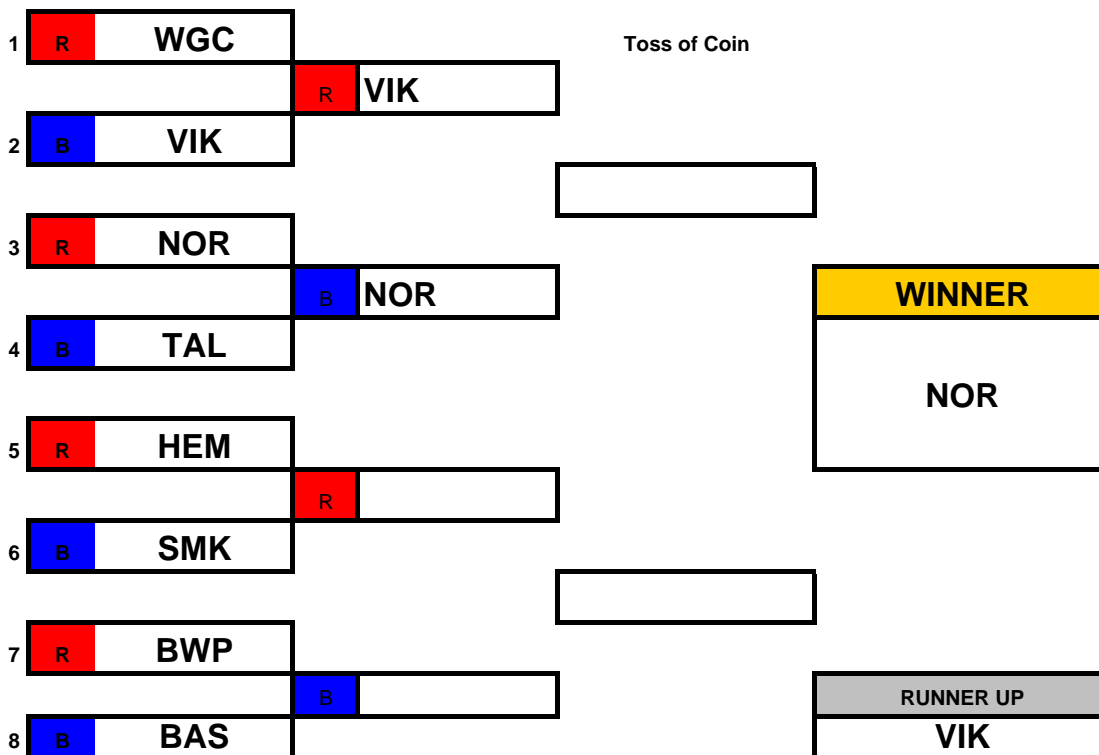

Childrens Age Group

Open "A" Age Group

ERSA Summer League - 2010

Open "B" Age Groups

Senior / Masters Age Group

ERSA Summer League - 2010

BWP Dual Slalom Event

Childrens Age Group