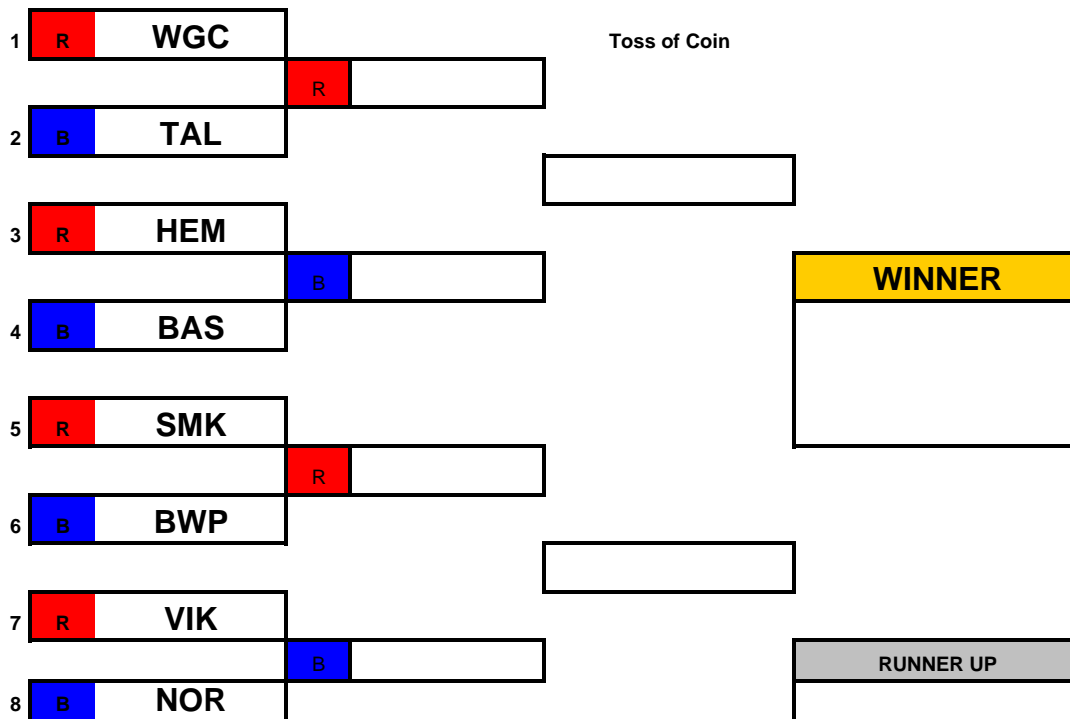

ERSA Summer League - 2010

HEM Dual Slalom Event

Childrens Age Group

Open "A" Age Group

ERSA Summer League - 2010

HEM Dual Slalom Event Open "B" Age Groups

Senior / Masters Age Group

ERSA Summer League - 2010

NOR Dual Slalom Event

Childrens Age Group

Open "A" Age Group

ERSA Summer League - 2010

Open "B" Age Groups

Senior / Masters Age Group

ERSA Summer League - 2010

VIK Dual Slalom Event