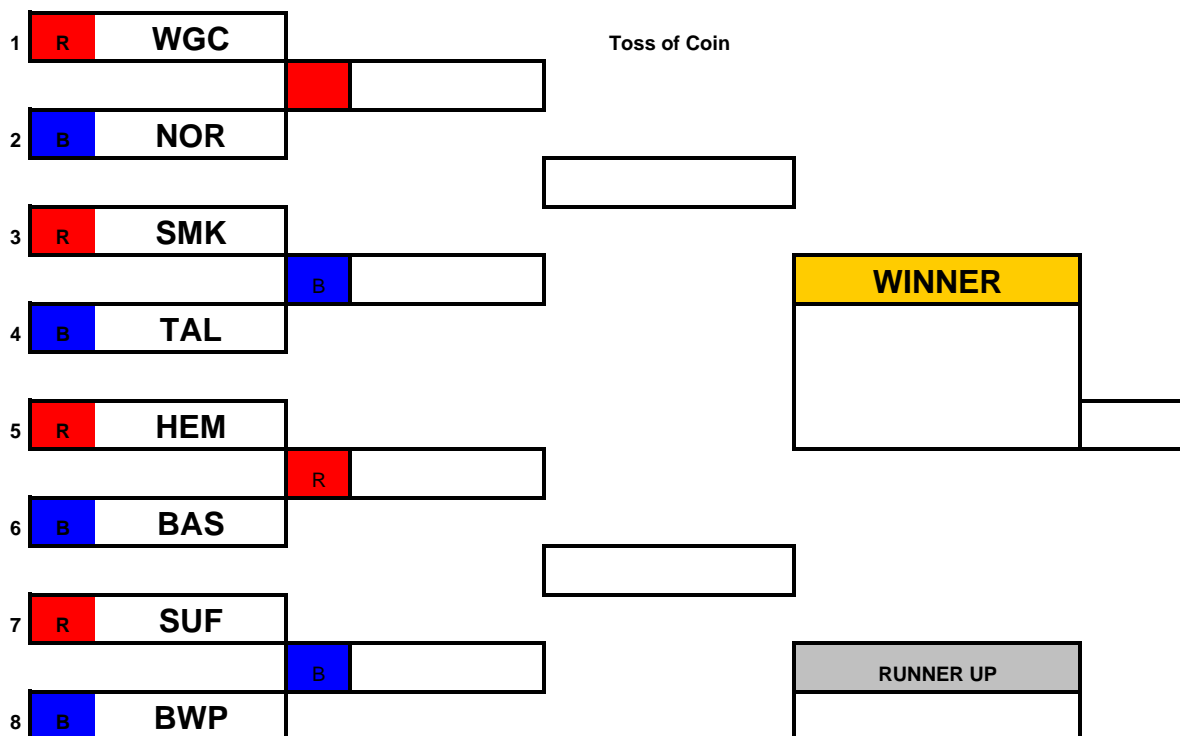

ERSA Summer League - 2010

HEM Dual Slalom Event

Childrens Age Group

Open "A" Age Group

ERSA Summer League - 2010

HEM Dual Slalom Event Open "B" Age Groups

1	R	HEM			
			R		
2	B	SMK			
3	R	BWP			
			B		
4	B	NOR			
					WINNER
5	R	SUF			
			R		
6	B	TAL			
7	R	BAS			
			B		
8	B	WGC			
					RUNNER UP