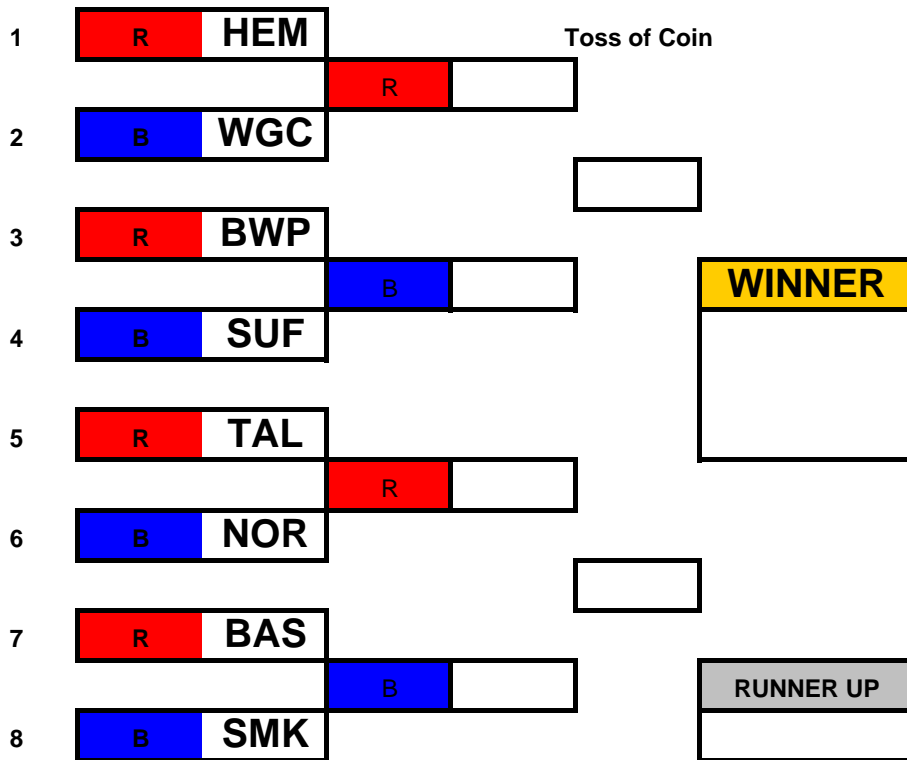

ERSA Summer League - 2010

Open "B" Age Groups