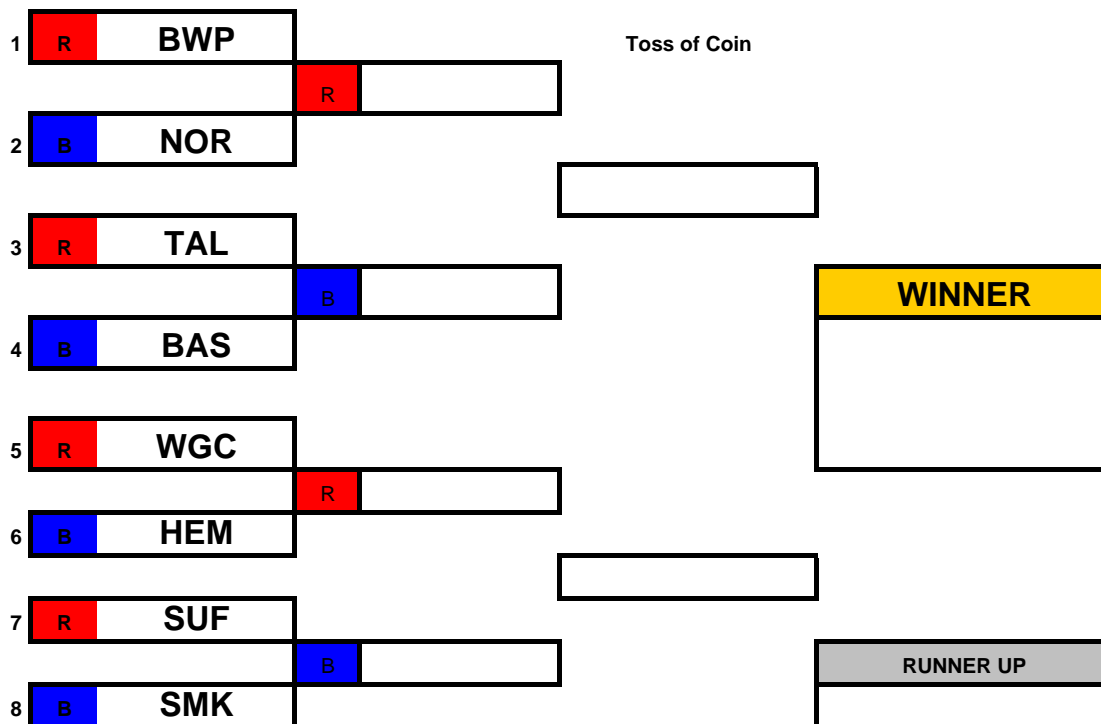

Senior / Masters Age Group