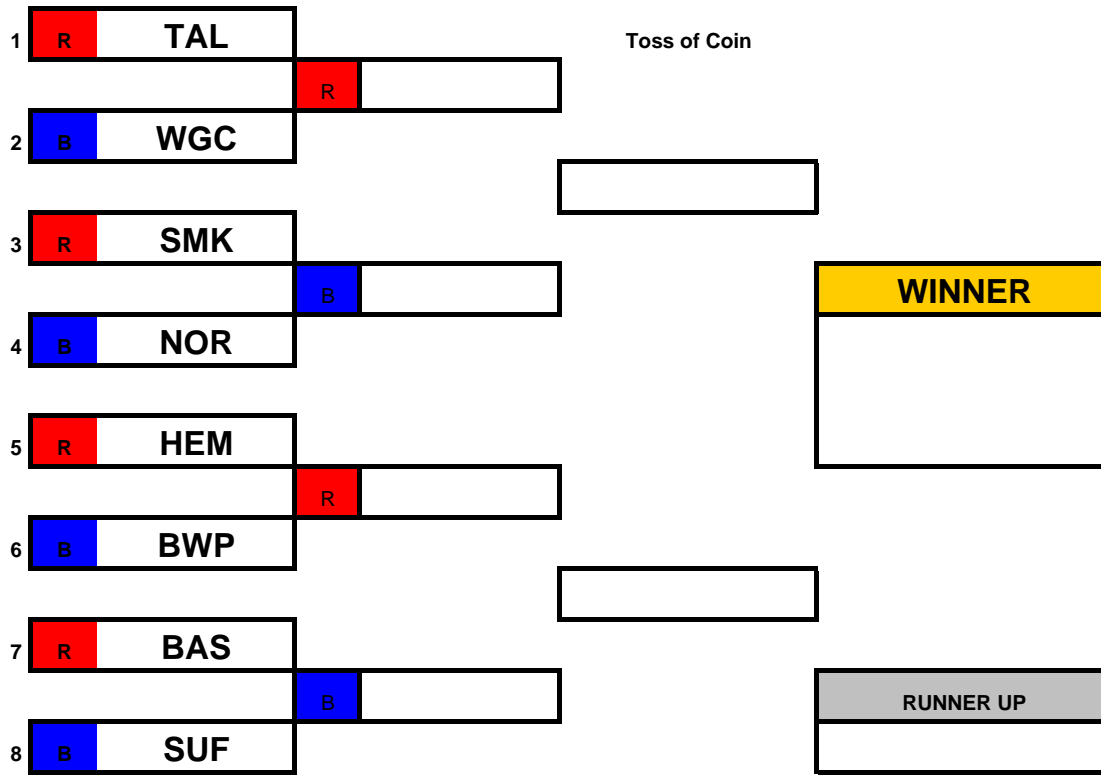

ERSA Summer League - 2010

Open "B" Age Groups