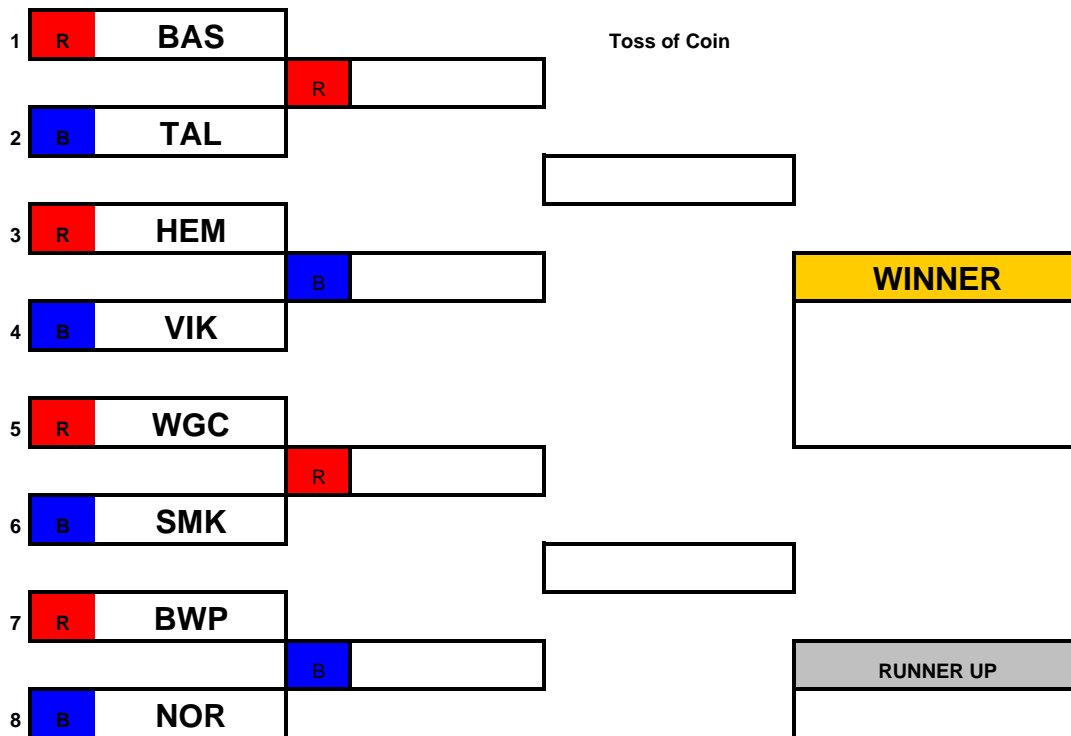

ERSA Summer League - 2010

HEM Dual Slalom Event

Childrens Age Group

Open "A" Age Group

ERSA Summer League - 2010

HEM Dual Slalom Event Open "B" Age Groups

1	R	HEM			
			R		
2	B	SMK			
3	R	BWP			
			B		
4	B	NOR			
					WINNER
5	R	SUF			
			R		
6	B	TAL			
7	R	BAS			
			B		
8	B	WGC			
					RUNNER UP