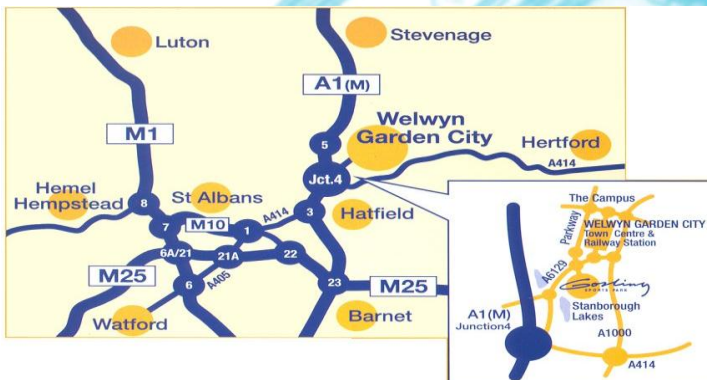

Race Entry: £7 per
racer

Entry details to follow

Postcode for Sat nav: AL8 6XE