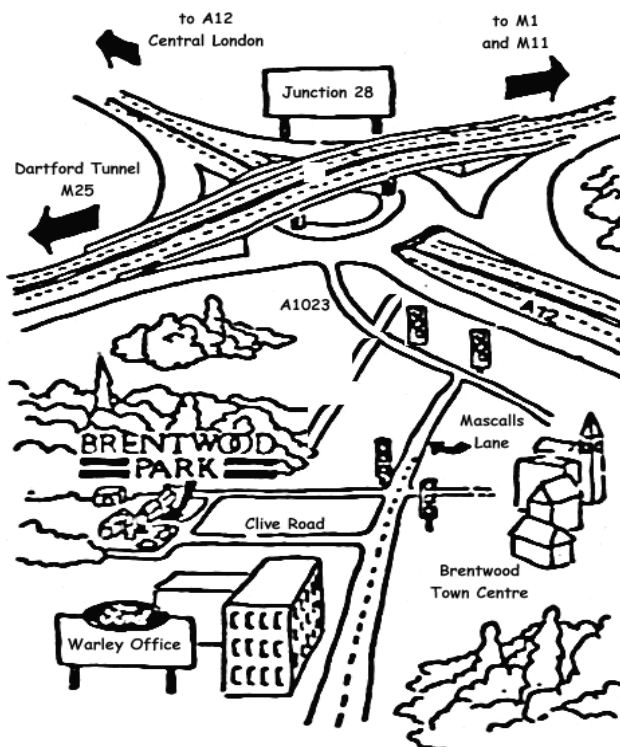

BRENTWOOD PARK

Invite you all to

The 6th ERSA Summer League Race

12 September 2010

Timetable

- 08.00 Registration, Practice
- 08.20 Course Setting
- 08.55 Registration Closes
  Bibs Issued
- 09.00 Course Inspection
- 09.30 Individual Slalom
  (3 Runs)
- 13.00 TDS Course Setting
- 13.30 Team Dual Slalom
- 15.00 Awards Presentation
- All Day BBQ

ERSA 2010 Rules Apply

Cost per person:- £9

Warley Gap, Little Warley, Brentwood, Essex, Tel:- 01277 211994
www.brentwoodskicentre.co.uk