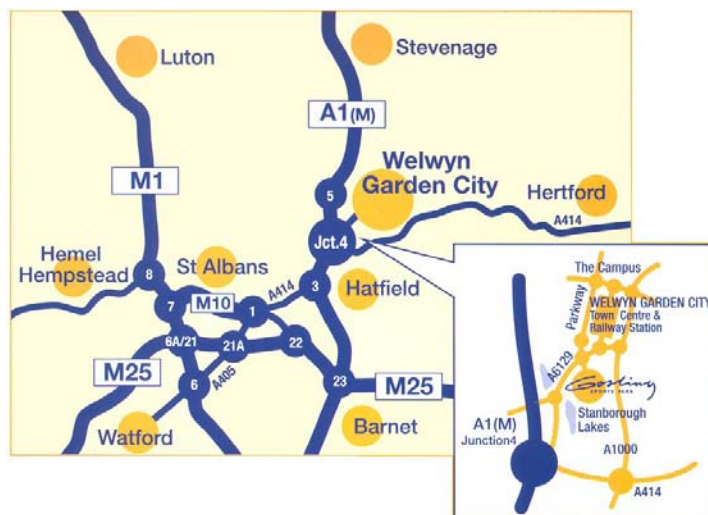

Welwyn Race Team
invite you to the

1st ERSA Summer League Race
Sunday 3rd May 2009

	Programme
8.15am	Registration and open practice
9.00am	Race Manager Meeting, registration closes.
9.00am	Open practice ends, course setting,
9.20am	Course Inspection
10.00am	Individual Slalom (3 runs)
14.00pm	Individual slalom ends, course setting for Dual slalom
14.30pm	Dual slalom (team event)
16.00pm	Prize Giving

These times may need to change according to circumstances

Barbeque, and light refreshments will be available by the slope from 8.30 am

All 1st, 2nd and 3rd Age Group Winners (Male and Female) will receive a medal

All ski poles must be fitted with rubber bungs

ERSA Race Rules apply

Clear lubricant only – no coloured lubricant

Race Entry fee: £9 per racer

PLEASE NOTE NEW ENTRY PROCEDURE FOR THIS SEASON. SEE YOUR RACE MANAGR. ENTRIES MUST BE IN TO RACE MANAGER SO AS TO BE PASSED TO ERSA BY THE WEDNESDAY BEFORE EVENT

See [ENTRY ERSA RULES](#) for details.