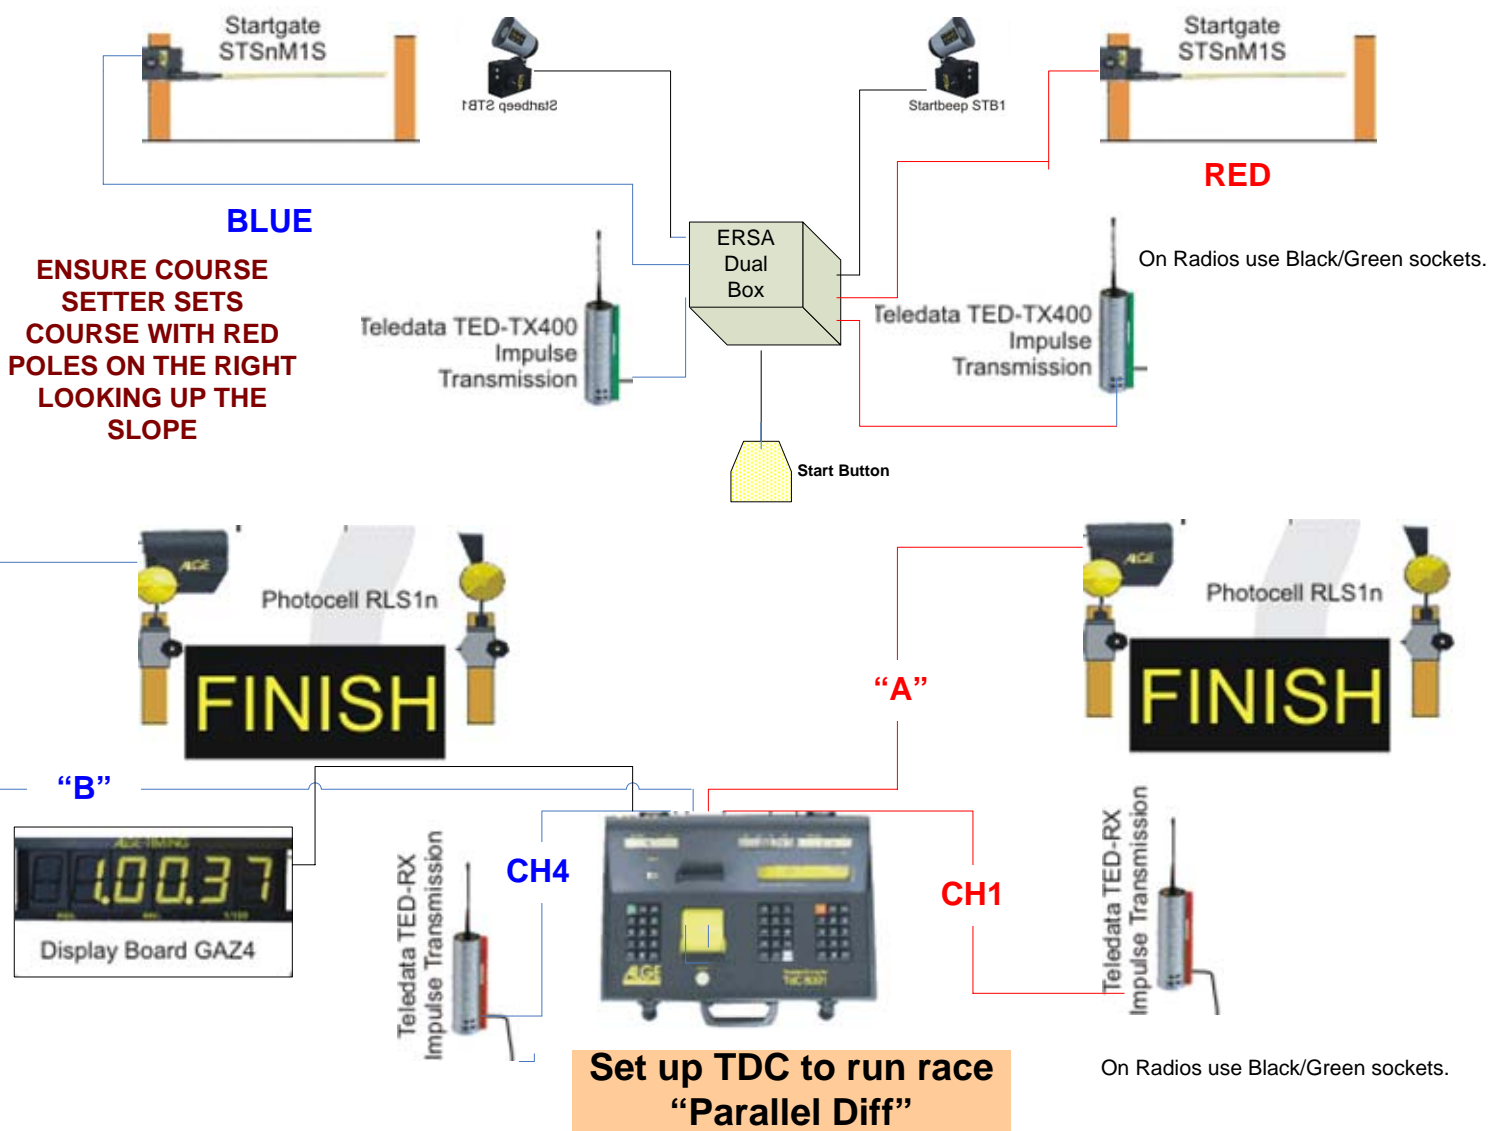

EASTERN REGION SKI ASSOCIATION

ALGE TIMING TDC 8000 Team Parallel Relay Event

Connections are always Black to Black.

All connections are indicated on the sides of the "ERSA" box. Ensure single "Beeps" are in the centre of both start gates facing the racers indicated in diagram. NB – not down the slope

Set up TDC to run race "Parallel Diff"

BLUE course LEFT (looking up the slope) **RED course RIGHT**

- **START (Blue)** Start gate – Dual timing Box and Beeps/Lights – Radio TRX
Connect TDC 8000 to TX with Banana plug at CH4
- **FINISH** Connect Finish cell to TDC 8000 using red lead (001).to socket "B"

- **START (Red)** Start gate – Dual timing Box and Beeps/Lights – Radio TRX
Connect TDC 8000 to TX with Banana plug at CH1
- **FINISH** Connect Finish cell to TDC 8000 using red lead (001).to socket "A".