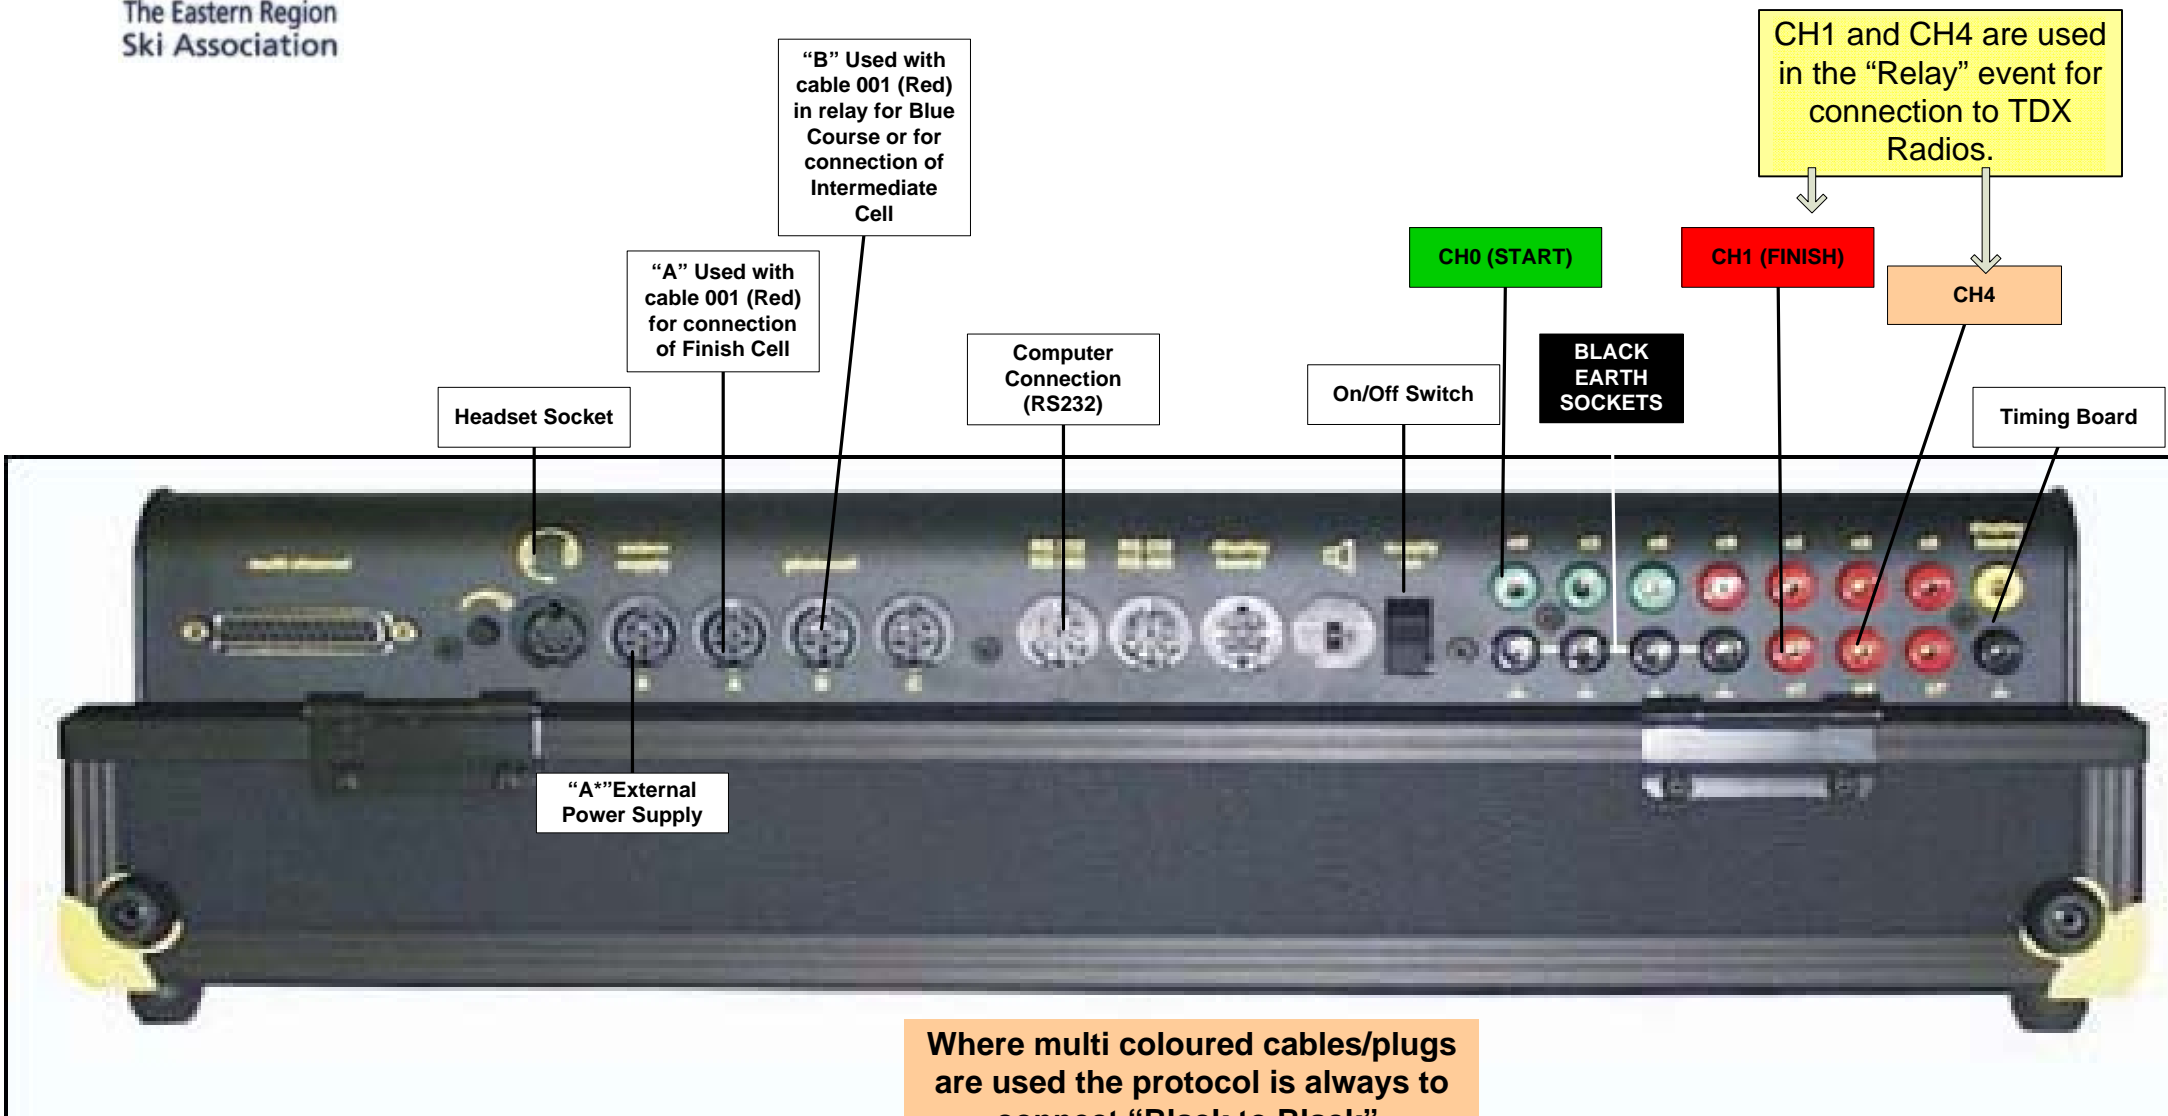

EASTERN REGION SKI ASSOCIATION ALGE TIMING TDC 8000 CONNECTIONS

After use of these crib cards please return to the pocket in the lid of the TDC800

Where multi coloured cables/plugs are used the protocol is always to connect "Black to Black".