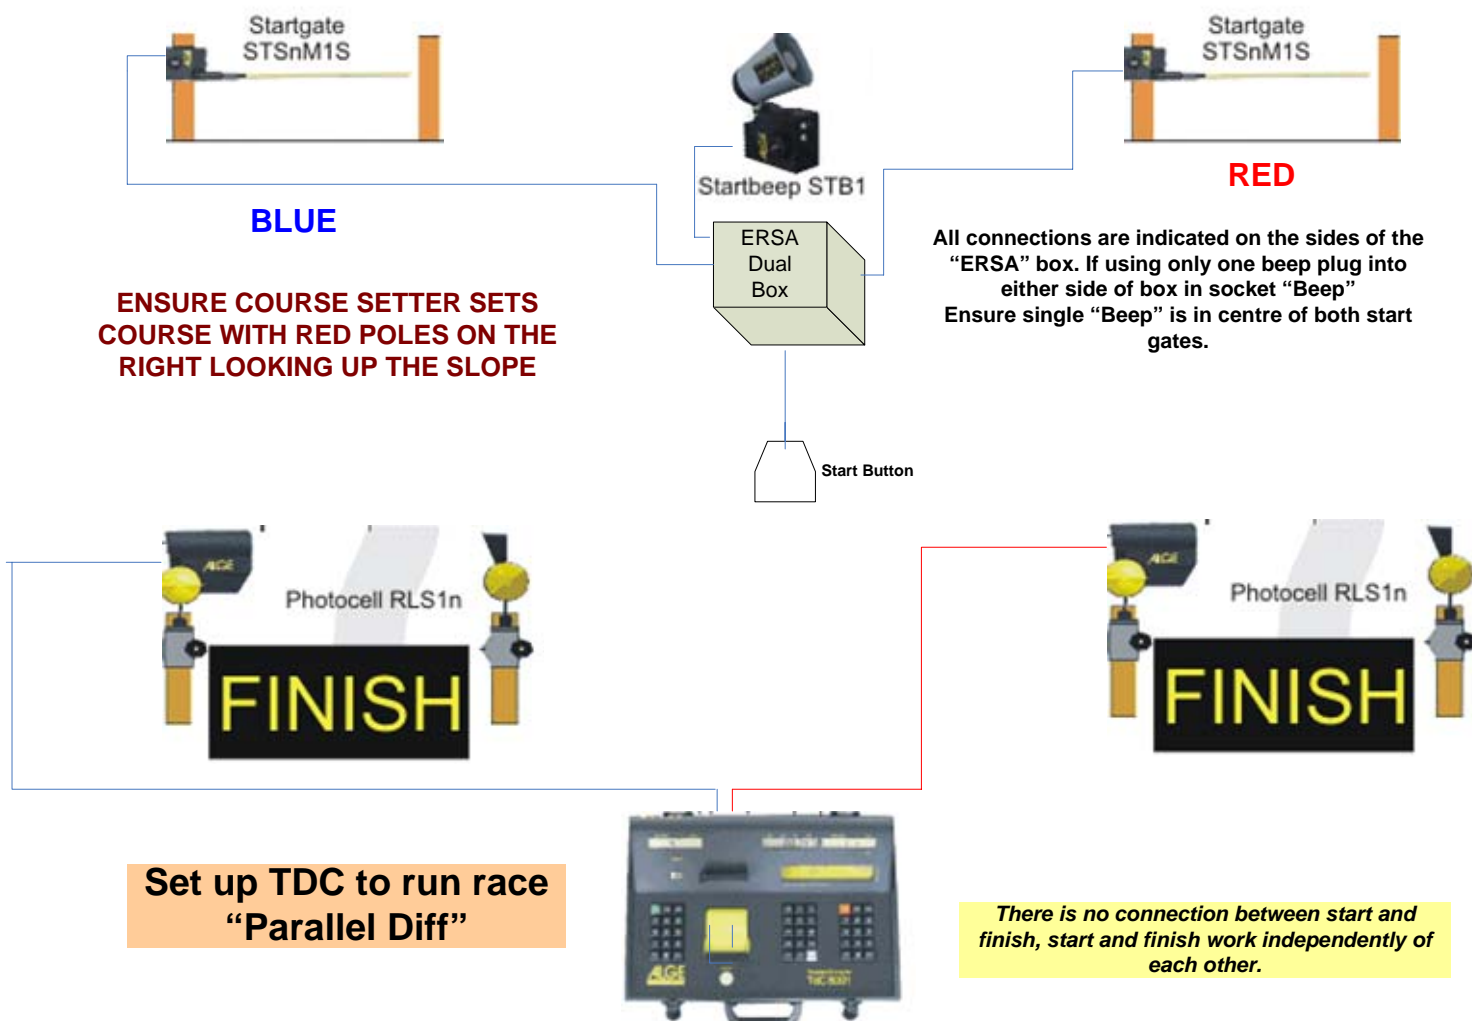

EASTERN REGION SKI ASSOCIATION

ALGE TIMING TDC 8000

Head to Head (Summer League Team Event)

There is no connection between start and finish, start and finish work independently of each other.

Connections are always Black to Black.

BLUE course LEFT (looking up the slope)

RED course RIGHT

➤ **START** (Blue) Start gate – Dual timing Box and Beeps/Lights

➤ **FINISH** Connect Finish cell to TDC 8000 using red lead (001).to socket "B" or Banana plug to CH4.

➤ **START** (Red) Start gate – Dual timing Box and Beeps/Lights

➤ **FINISH** Connect Finish cell to TDC 8000 using red lead (001) to socket "A" or Banana plug to CH1.

**IF USING RADIOS CONNECT LEADS AS IF COMING FROM FINISH CELLS
(Red Leads or Banana Plugs)**