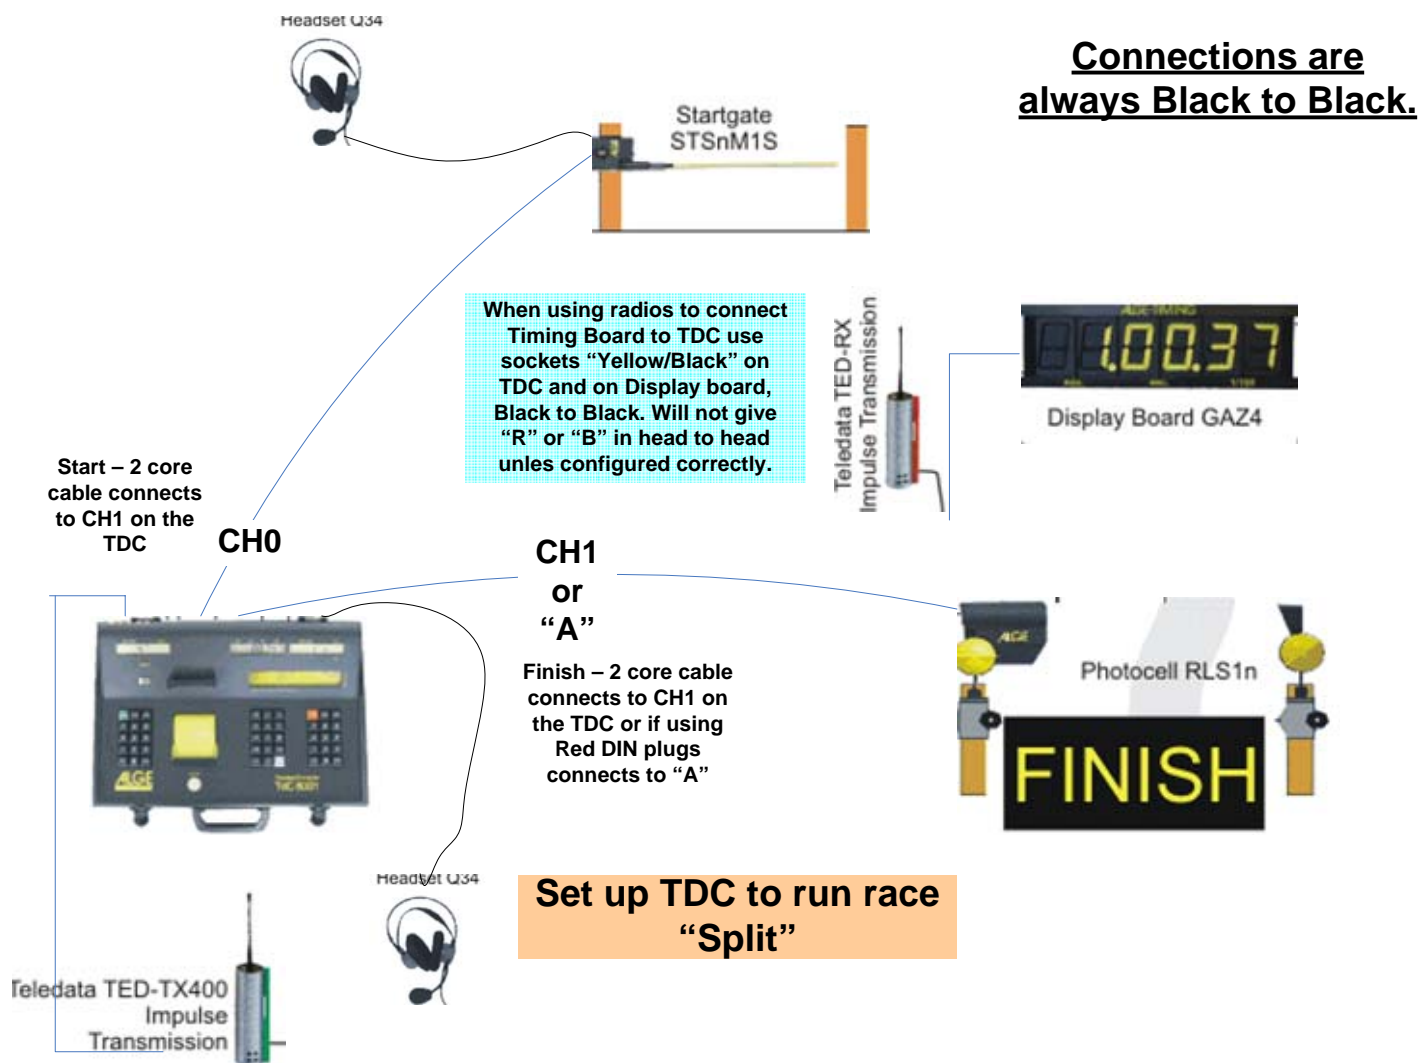

EASTERN REGION SKI ASSOCIATION

ALGE TIMING TDC 8000

Basic Timing

Leads Start/Finish

- START Two-core cable to TDC 8000 CH0 (Black to black – Green to Green) to CH0
- FINISH Connect Finish cell to TDC 8000 with red Din Socket lead (001) to socket "A" or two core cable to TDC 8000 CH1.