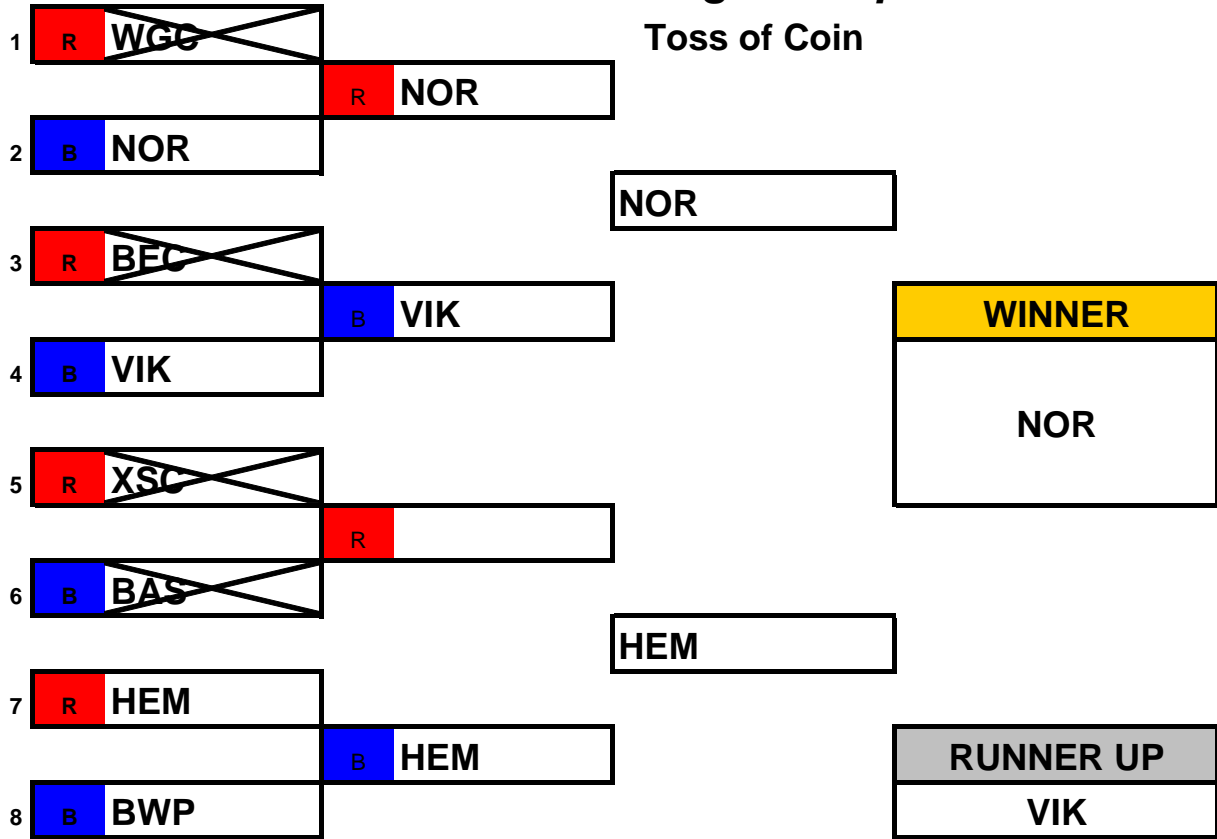

Open "A" Age Group

ERSA Summer League - 2008

Senior / Masters Age Group

Open "B" Age Groups

ERSA Summer League - 2008

WGC Dual Slalom Event Childrens Age Group

Open "A" Age Group

ERSA Summer League - 2008

Senior / Masters Age Group

Open "B" Age Groups

ERSA Summer League - 2008

NOR Dual Slalom Event Childrens Age Group

Open "A" Age Group

ERSA Summer League - 2008

Senior / Masters Age Group

Open "B" Age Groups