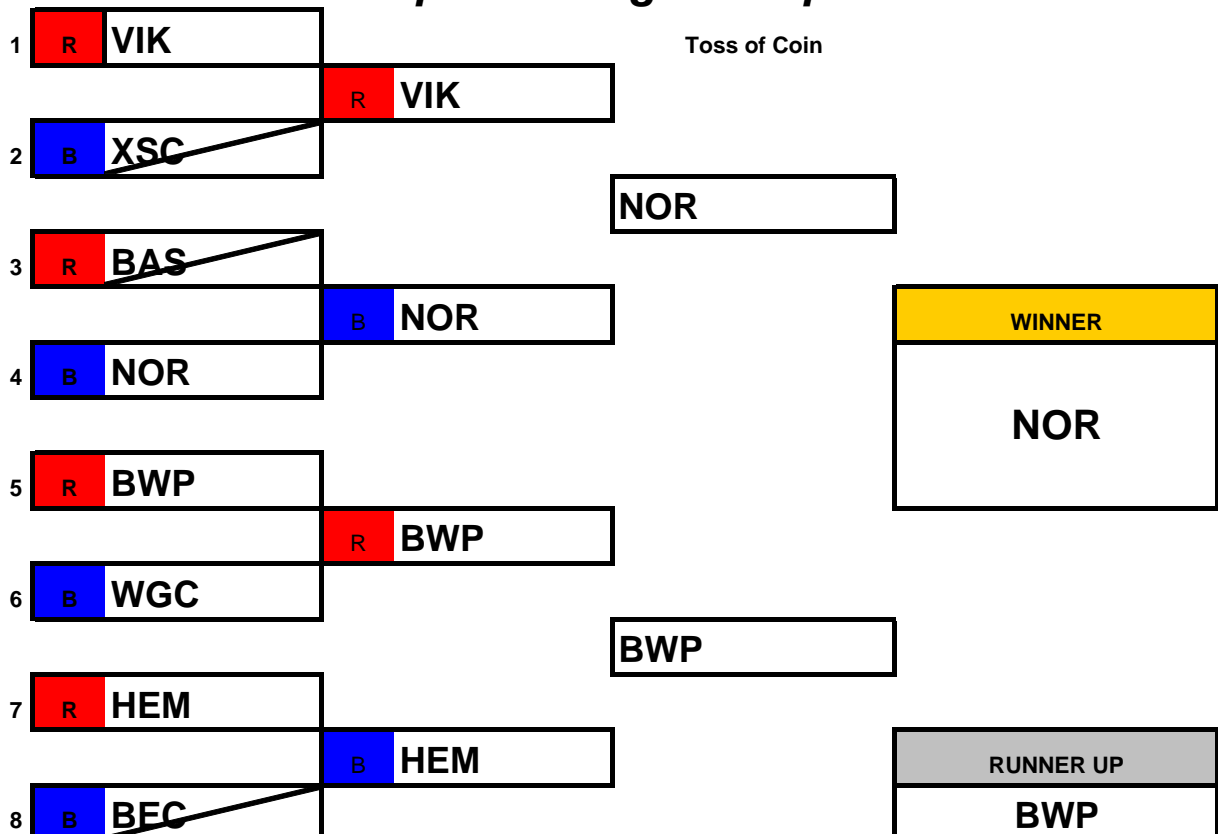

Senior / Masters Age Group

Open "B" Age Groups

ERSA Summer League - 2008

NOR Dual Slalom Event Childrens Age Group

Open "A" Age Group

ERSA Summer League - 2008

Senior / Masters Age Group

Open "B" Age Groups

ERSA Summer League - 2008

VIK Dual Slalom Event Childrens Age Group

Open "A" Age Group

ERSA Summer League - 2008

Senior / Masters Age Group

Open "B" Age Groups

ERSA Summer League - 2008

BWP Dual Slalom Event Childrens Age Group