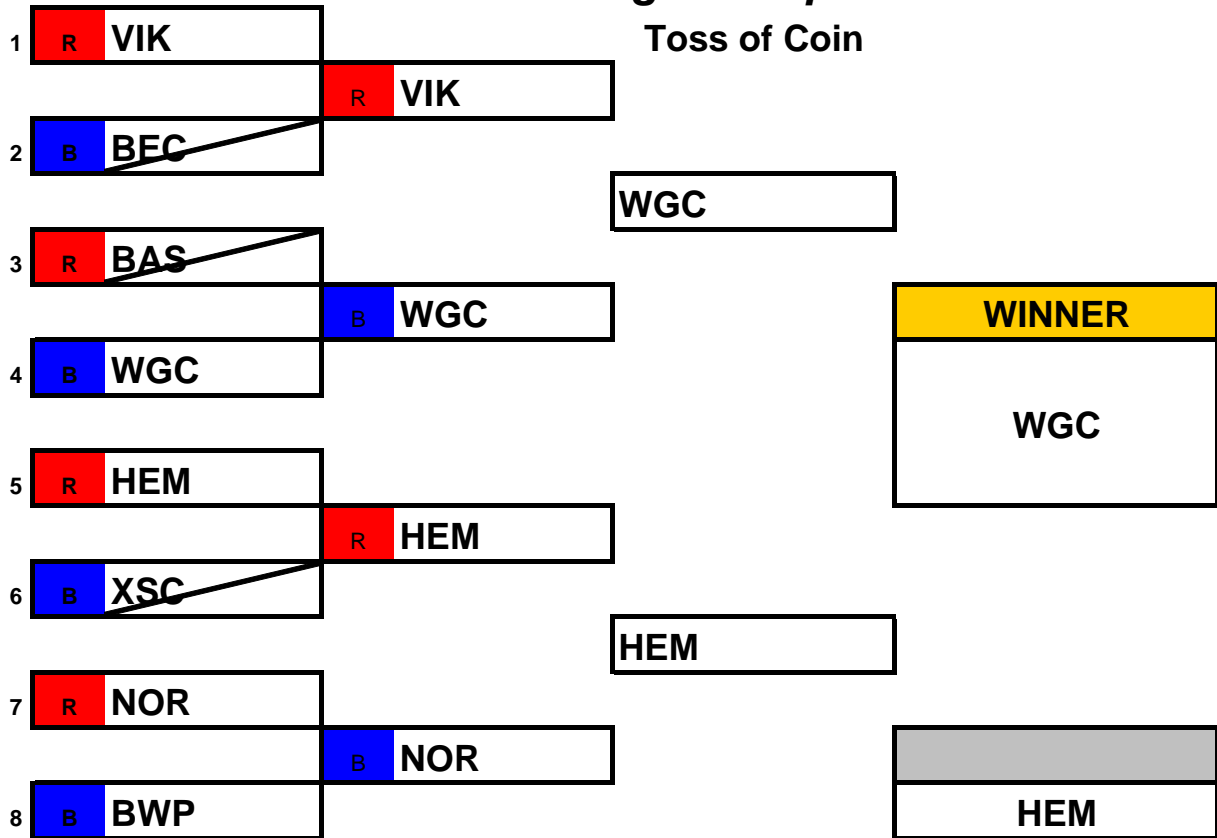

Senior / Masters Age Group

Open "B" Age Groups

ERSA Summer League - 2008

NOR Dual Slalom Event Childrens Age Group

Open "A" Age Group

ERSA Summer League - 2008

Senior / Masters Age Group

Open "B" Age Groups

ERSA Summer League - 2008

VIK Dual Slalom Event Childrens Age Group

Open "A" Age Group

ERSA Summer League - 2008

Senior / Masters Age Group

Open "B" Age Groups

ERSA Summer League - 2008

BWP Dual Slalom Event Childrens Age Group

Open "A" Age Group

ERSA Summer League - 2008

Senior / Masters Age Group

Open "B" Age Groups