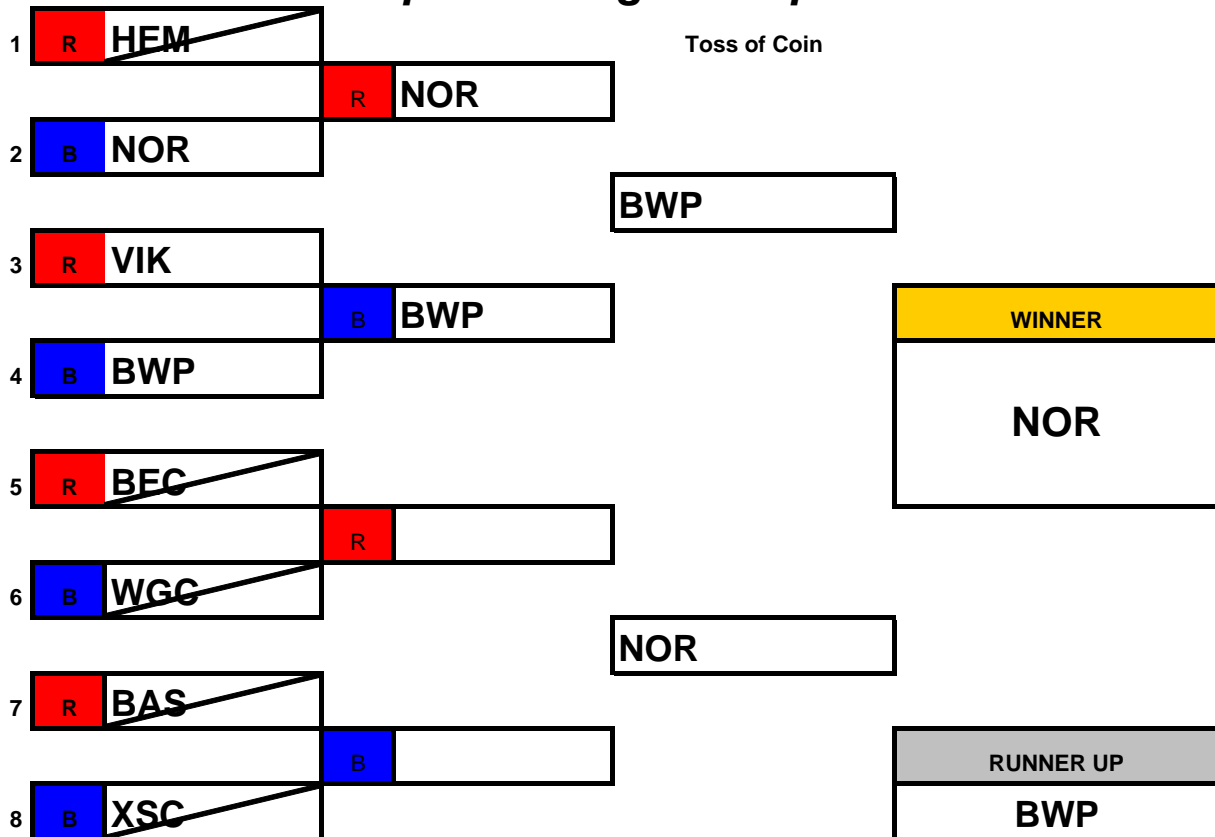

Open "A" Age Group

ERSA Summer League - 2008

Senior / Masters Age Group

Open "B" Age Groups

ERSA Summer League - 2008

WGC Dual Slalom Event Childrens Age Group

Open "A" Age Group

ERSA Summer League - 2008

Senior / Masters Age Group

Open "B" Age Groups

ERSA Summer League - 2008

NOR Dual Slalom Event Childrens Age Group

Open "A" Age Group

ERSA Summer League - 2008

Senior / Masters Age Group

Open "B" Age Groups

ERSA Summer League - 2008

VIK Dual Slalom Event Childrens Age Group

Open "A" Age Group

ERSA Summer League - 2008

Senior / Masters Age Group

Open "B" Age Groups

ERSA Summer League - 2008

BWP Dual Slalom Event Childrens Age Group