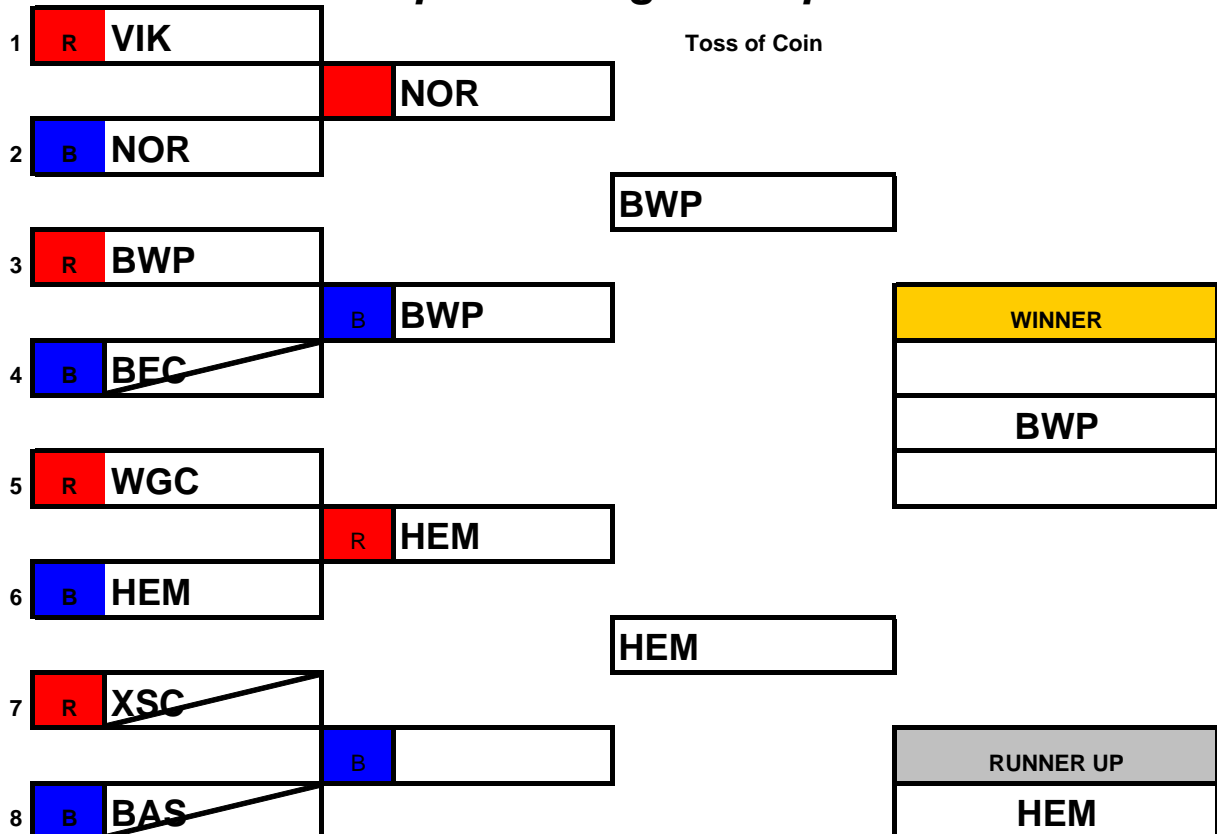

ERSA Summer League - 2008

HEM Dual Slalom Event Childrens Age Group

Open "A" Age Group

ERSA Summer League - 2008

Senior / Masters Age Group

Open "B" Age Groups

ERSA Summer League - 2008

BAS Dual Slalom Event *Childrens Age Group*

Open "A" Age Group

ERSA Summer League - 2008

Senior / Masters Age Group

Open "B" Age Groups

ERSA Summer League - 2008

WGC Dual Slalom Event Childrens Age Group

Open "A" Age Group

ERSA Summer League - 2008