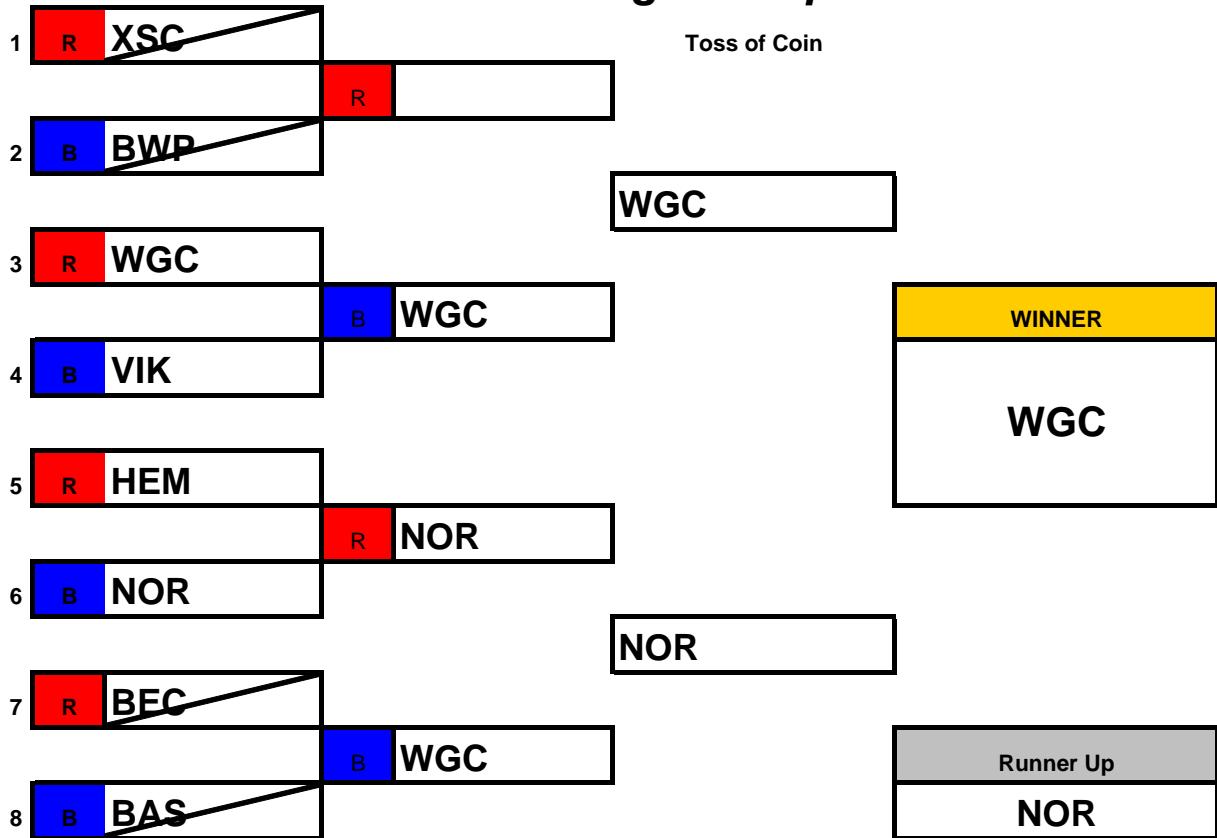

Open "A" Age Group

ERSA Summer League - 2008

Senior / Masters Age Group

Open "B" Age Groups

ERSA Summer League - 2008

WGC Dual Slalom Event Childrens Age Group

Open "A" Age Group

ERSA Summer League - 2008

Senior / Masters Age Group

Open "B" Age Groups

ERSA Summer League - 2008

NOR Dual Slalom Event Childrens Age Group

Open "A" Age Group

ERSA Summer League - 2008

Senior / Masters Age Group

Open "B" Age Groups

ERSA Summer League - 2008

VIK Dual Slalom Event Childrens Age Group

Open "A" Age Group

ERSA Summer League - 2008

Senior / Masters Age Group

Open "B" Age Groups

ERSA Summer League - 2008

BWP Dual Slalom Event Childrens Age Group

Open "A" Age Group

ERSA Summer League - 2008

Senior / Masters Age Group

Open "B" Age Groups