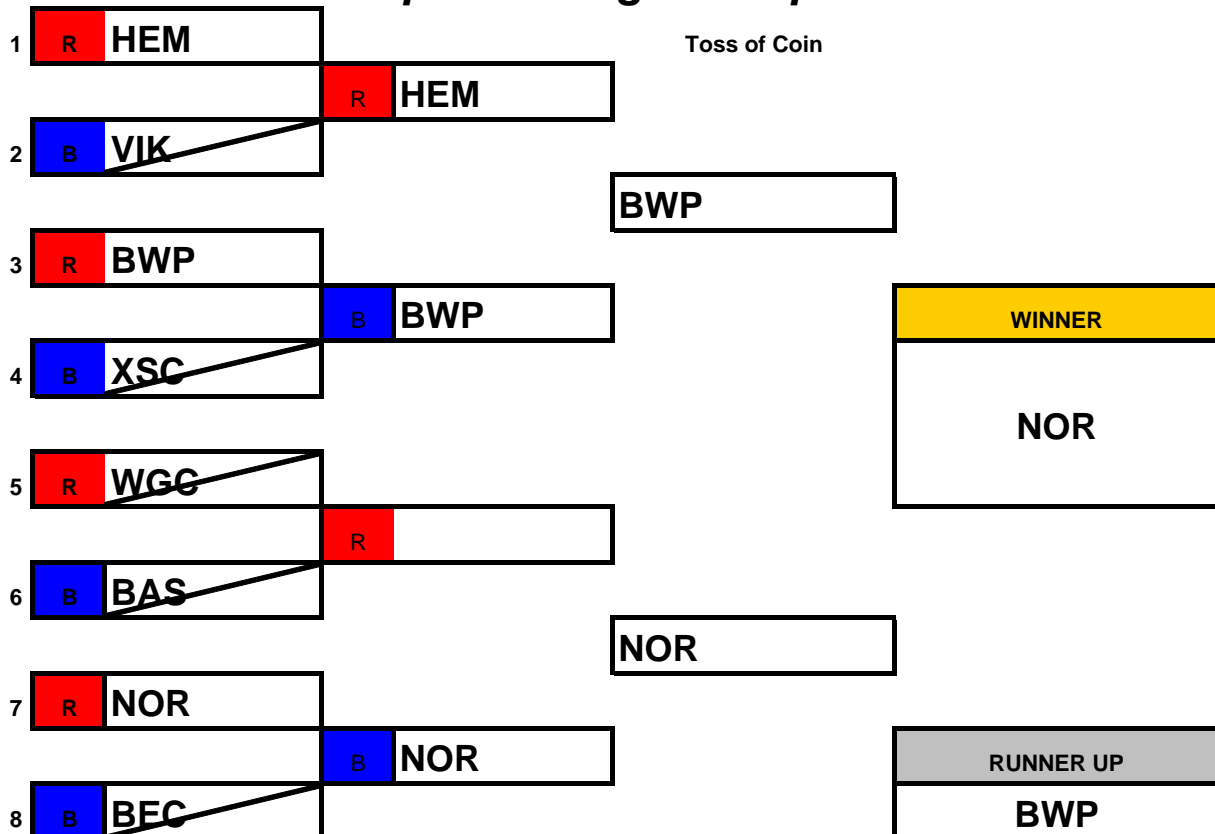

Senior / Masters Age Group

Open "B" Age Groups

ERSA Summer League - 2008

NOR Dual Slalom Event Childrens Age Group

Open "A" Age Group

ERSA Summer League - 2008

Senior / Masters Age Group

Open "B" Age Groups

ERSA Summer League - 2008

VIK Dual Slalom Event Childrens Age Group

Open "A" Age Group

ERSA Summer League - 2008

Senior / Masters Age Group

Open "B" Age Groups

ERSA Summer League - 2008

BWP Dual Slalom Event Childrens Age Group

Open "A" Age Group

ERSA Summer League - 2008

Senior / Masters Age Group

Open "B" Age Groups