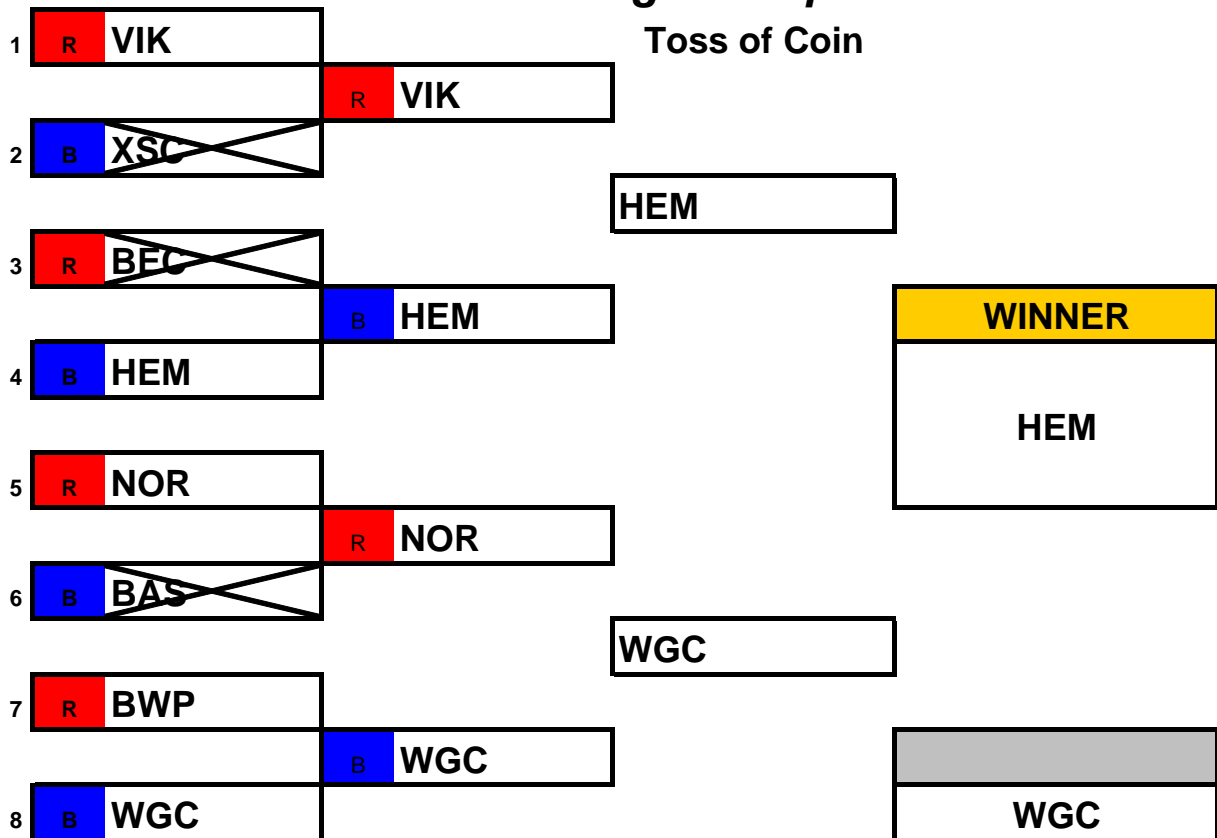

ERSA Summer League - 2008

HEM Dual Slalom Event Childrens Age Group

Open "A" Age Group

ERSA Summer League - 2008

Senior / Masters Age Group

Open "B" Age Groups

ERSA Summer League - 2008

BAS Dual Slalom Event *Childrens Age Group*

Open "A" Age Group

ERSA Summer League - 2008

Senior / Masters Age Group

Open "B" Age Groups

ERSA Summer League - 2008

WGC Dual Slalom Event Childrens Age Group

Open "A" Age Group

ERSA Summer League - 2008

Senior / Masters Age Group

Open "B" Age Groups

ERSA Summer League - 2008

NOR Dual Slalom Event Childrens Age Group

Open "A" Age Group

ERSA Summer League - 2008

Senior / Masters Age Group

Open "B" Age Groups

ERSA Summer League - 2008

VIK Dual Slalom Event Childrens Age Group

Open "A" Age Group

ERSA Summer League - 2008

Senior / Masters Age Group

Open "B" Age Groups

ERSA Summer League - 2008

BWP Dual Slalom Event Childrens Age Group