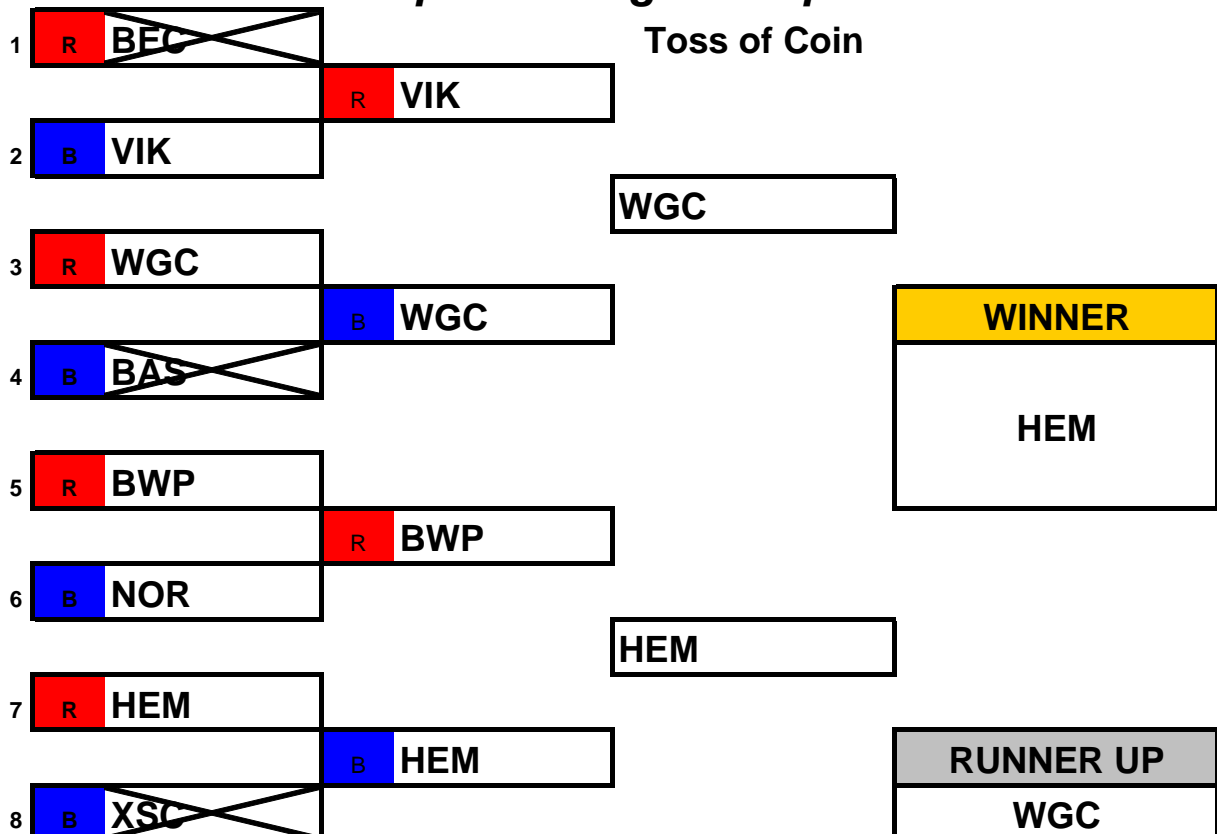

ERSA Summer League - 2008

HEM Dual Slalom Event Childrens Age Group

Open "A" Age Group

ERSA Summer League - 2008

Senior / Masters Age Group

Open "B" Age Groups

ERSA Summer League - 2008

BAS Dual Slalom Event *Childrens Age Group*

Open "A" Age Group

ERSA Summer League - 2008

Senior / Masters Age Group

Open "B" Age Groups

ERSA Summer League - 2008

WGC Dual Slalom Event Childrens Age Group

Open "A" Age Group

ERSA Summer League - 2008

Senior / Masters Age Group

Open "B" Age Groups

ERSA Summer League - 2008

NOR Dual Slalom Event Childrens Age Group

Open "A" Age Group

ERSA Summer League - 2008

Senior / Masters Age Group

Open "B" Age Groups

ERSA Summer League - 2008

VIK Dual Slalom Event Childrens Age Group

Open "A" Age Group

ERSA Summer League - 2008

Senior / Masters Age Group

Open "B" Age Groups

ERSA Summer League - 2008

BWP Dual Slalom Event Childrens Age Group