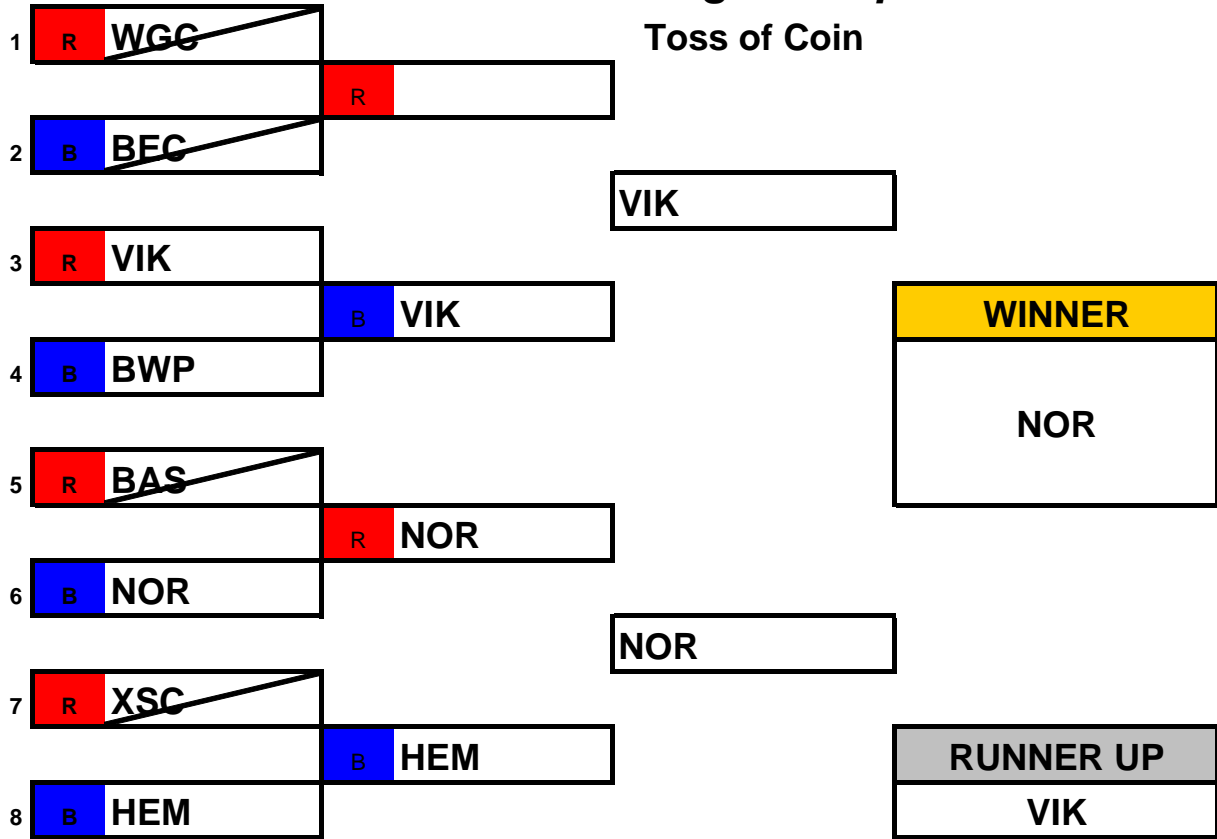

Senior / Masters Age Group

Open "B" Age Groups

ERSA Summer League - 2008

NOR Dual Slalom Event Childrens Age Group

Open "A" Age Group

ERSA Summer League - 2008

Senior / Masters Age Group

Open "B" Age Groups

ERSA Summer League - 2008

VIK Dual Slalom Event Childrens Age Group

Open "A" Age Group

ERSA Summer League - 2008

Senior / Masters Age Group

Open "B" Age Groups

ERSA Summer League - 2008

BWP Dual Slalom Event Childrens Age Group

Open "A" Age Group

ERSA Summer League - 2008

Senior / Masters Age Group

Open "B" Age Groups