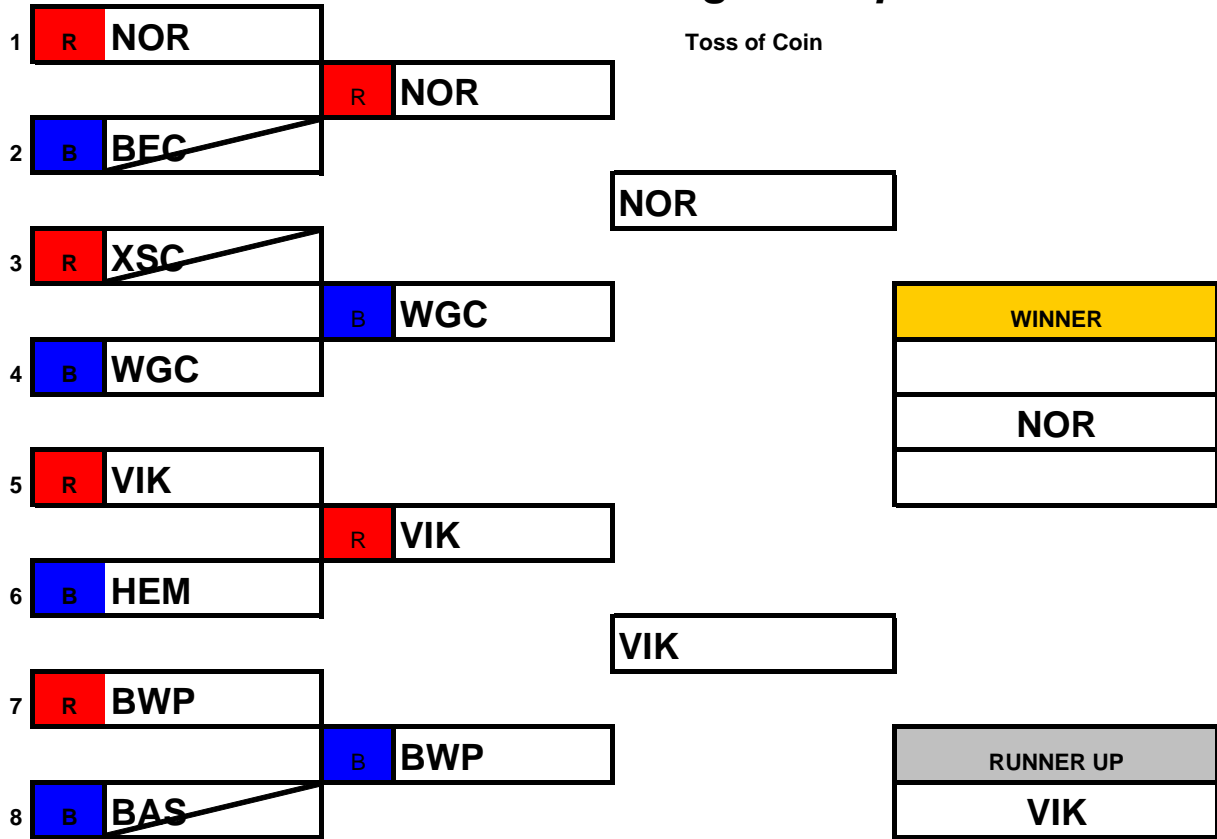

ERSA Summer League - 2008

HEM Dual Slalom Event Childrens Age Group

Open "A" Age Group

ERSA Summer League - 2008

Senior / Masters Age Group

Open "B" Age Groups

ERSA Summer League - 2008

BAS Dual Slalom Event *Childrens Age Group*

Open "A" Age Group

ERSA Summer League - 2008

Senior / Masters Age Group

Open "B" Age Groups

ERSA Summer League - 2008

WGC Dual Slalom Event Childrens Age Group

Open "A" Age Group

ERSA Summer League - 2008