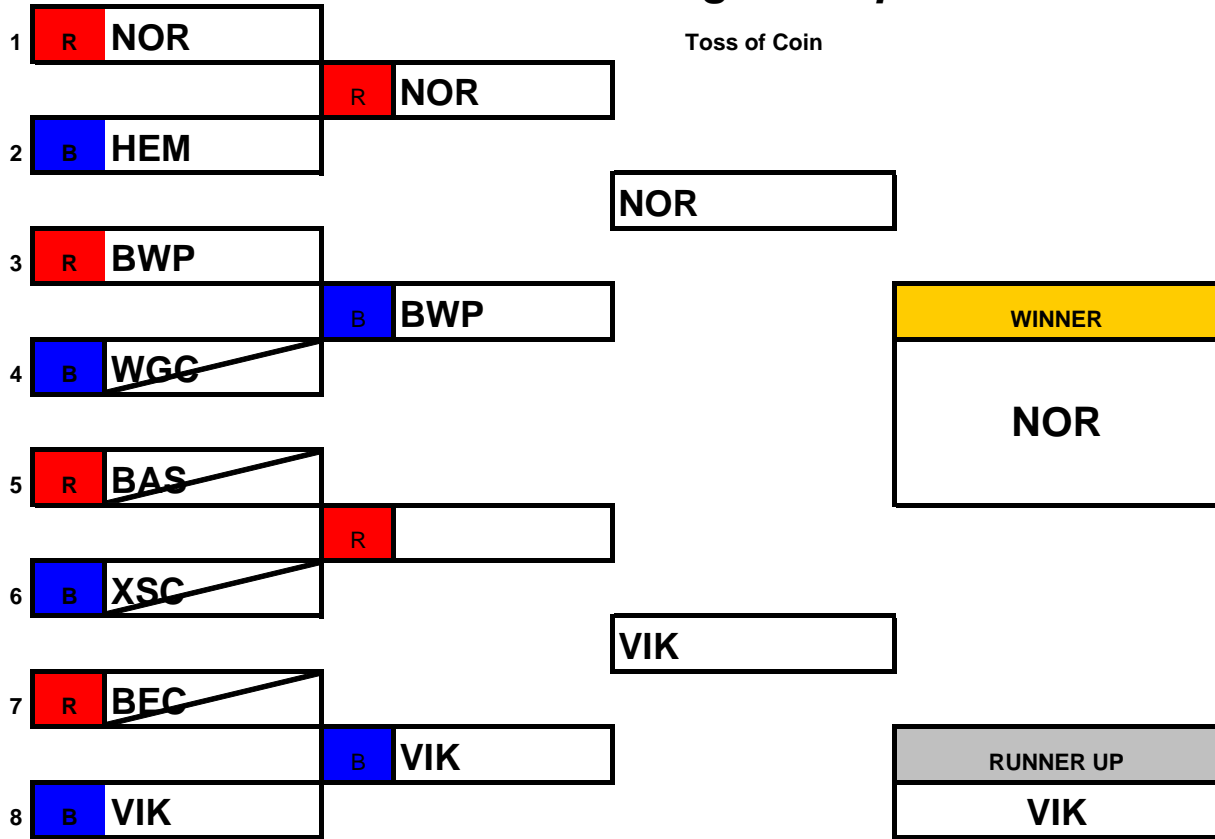

Senior / Masters Age Group

Open "B" Age Groups

ERSA Summer League - 2008

NOR Dual Slalom Event Childrens Age Group

Open "A" Age Group

ERSA Summer League - 2008

Senior / Masters Age Group

Open "B" Age Groups

ERSA Summer League - 2008

VIK Dual Slalom Event Childrens Age Group

Open "A" Age Group

ERSA Summer League - 2008

Senior / Masters Age Group

Open "B" Age Groups

ERSA Summer League - 2008

BWP Dual Slalom Event Childrens Age Group