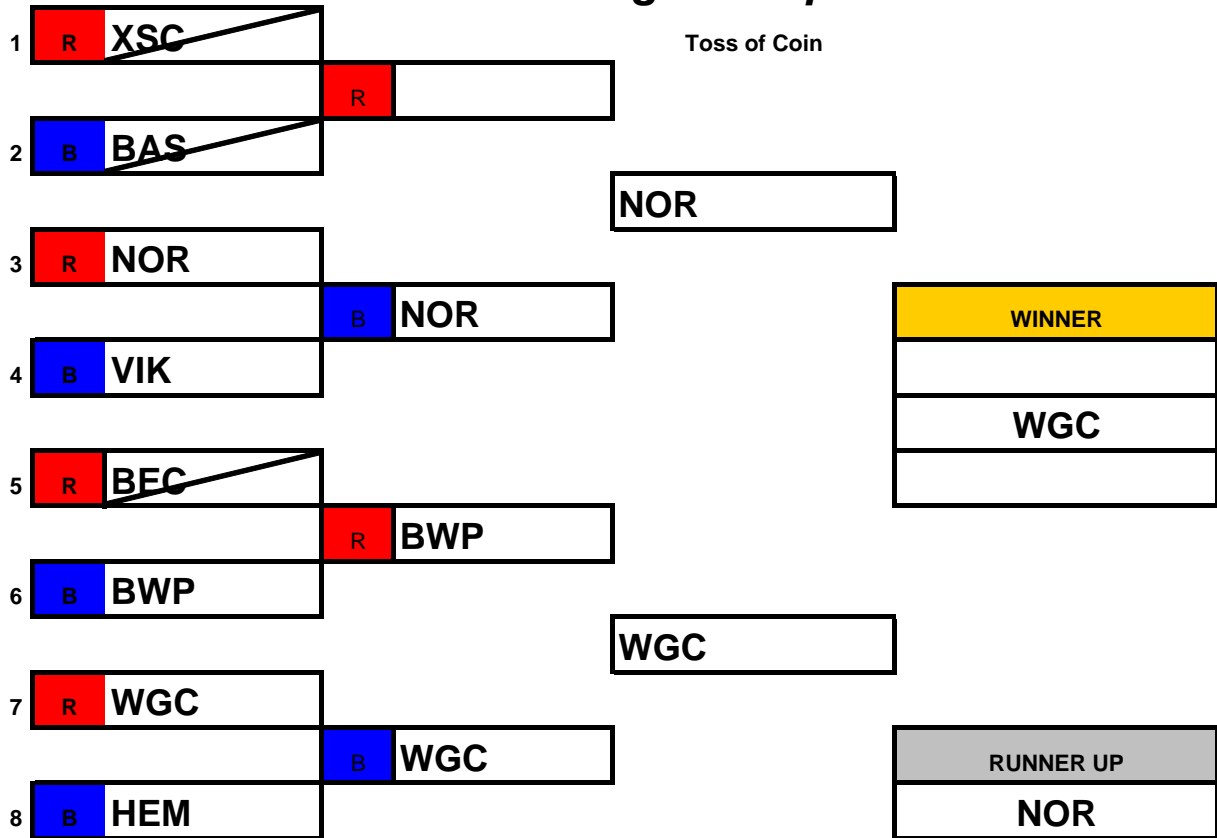

ERSA Summer League - 2008

HEM Dual Slalom Event Childrens Age Group

Open "A" Age Group

ERSA Summer League - 2008

Senior / Masters Age Group

Open "B" Age Groups

ERSA Summer League - 2008

BAS Dual Slalom Event *Childrens Age Group*

Open "A" Age Group

ERSA Summer League - 2008

Senior / Masters Age Group

Open "B" Age Groups

ERSA Summer League - 2008

WGC Dual Slalom Event Childrens Age Group

Open "A" Age Group

ERSA Summer League - 2008

Senior / Masters Age Group

Open "B" Age Groups

ERSA Summer League - 2008

NOR Dual Slalom Event Childrens Age Group

Open "A" Age Group

ERSA Summer League - 2008

Senior / Masters Age Group

Open "B" Age Groups

ERSA Summer League - 2008

VIK Dual Slalom Event Childrens Age Group

Open "A" Age Group

ERSA Summer League - 2008

Senior / Masters Age Group

Open "B" Age Groups

ERSA Summer League - 2008

BWP Dual Slalom Event Childrens Age Group