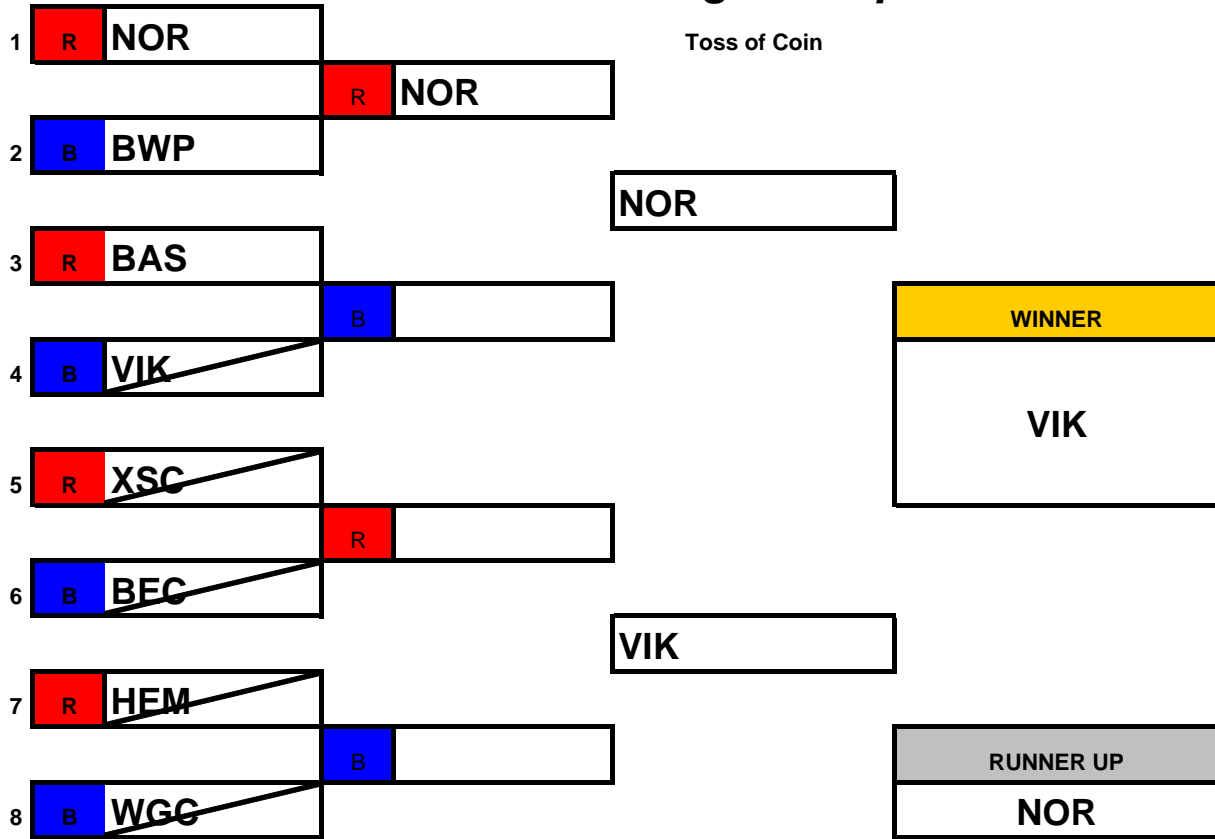

Senior / Masters Age Group

Open "B" Age Groups

ERSA Summer League - 2008

NOR Dual Slalom Event Childrens Age Group

Open "A" Age Group

ERSA Summer League - 2008

Senior / Masters Age Group

Open "B" Age Groups

ERSA Summer League - 2008

VIK Dual Slalom Event Childrens Age Group

Open "A" Age Group

ERSA Summer League - 2008

Senior / Masters Age Group

Open "B" Age Groups

ERSA Summer League - 2008

BWP Dual Slalom Event Childrens Age Group

Open "A" Age Group

ERSA Summer League - 2008

Senior / Masters Age Group

Open "B" Age Groups