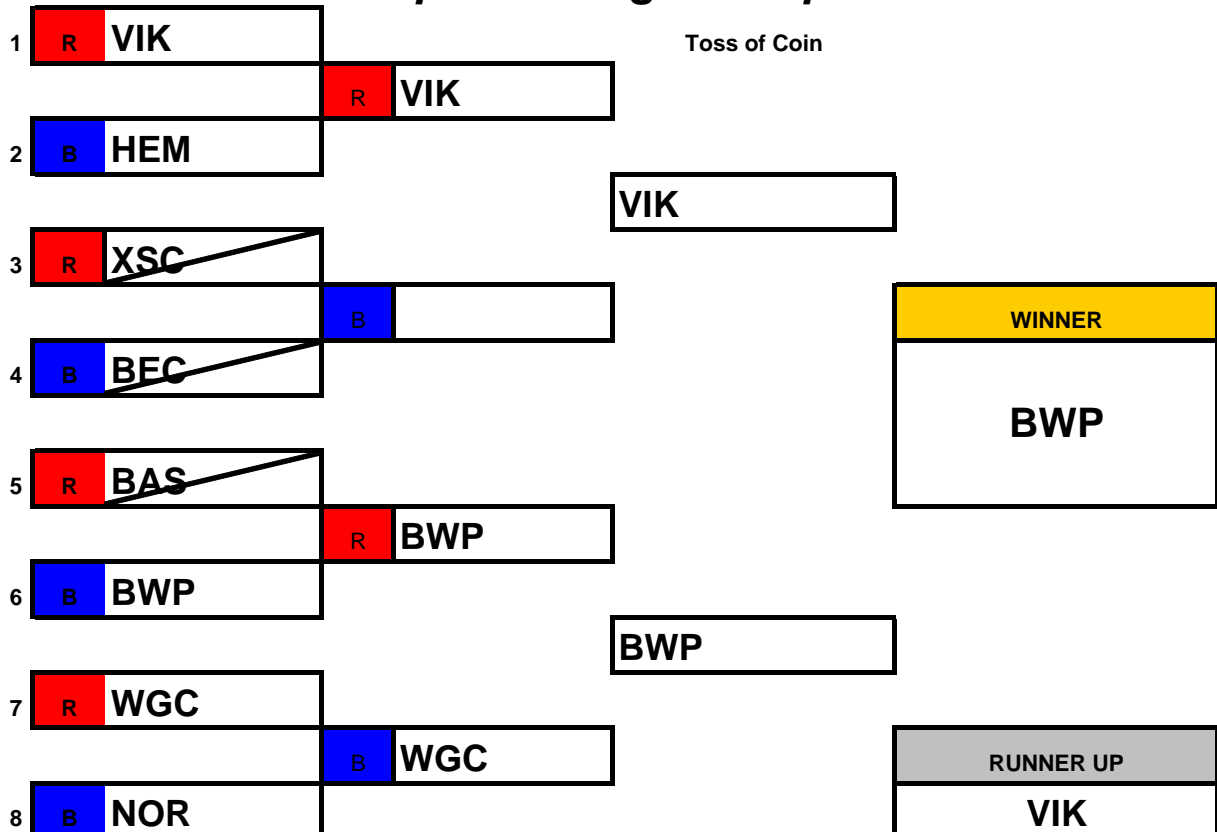

Senior / Masters Age Group

Open "B" Age Groups

ERSA Summer League - 2008

NOR Dual Slalom Event Childrens Age Group

Open "A" Age Group

ERSA Summer League - 2008

Senior / Masters Age Group

Open "B" Age Groups

ERSA Summer League - 2008

VIK Dual Slalom Event Childrens Age Group

Open "A" Age Group

ERSA Summer League - 2008

Senior / Masters Age Group

Open "B" Age Groups

ERSA Summer League - 2008

BWP Dual Slalom Event Childrens Age Group