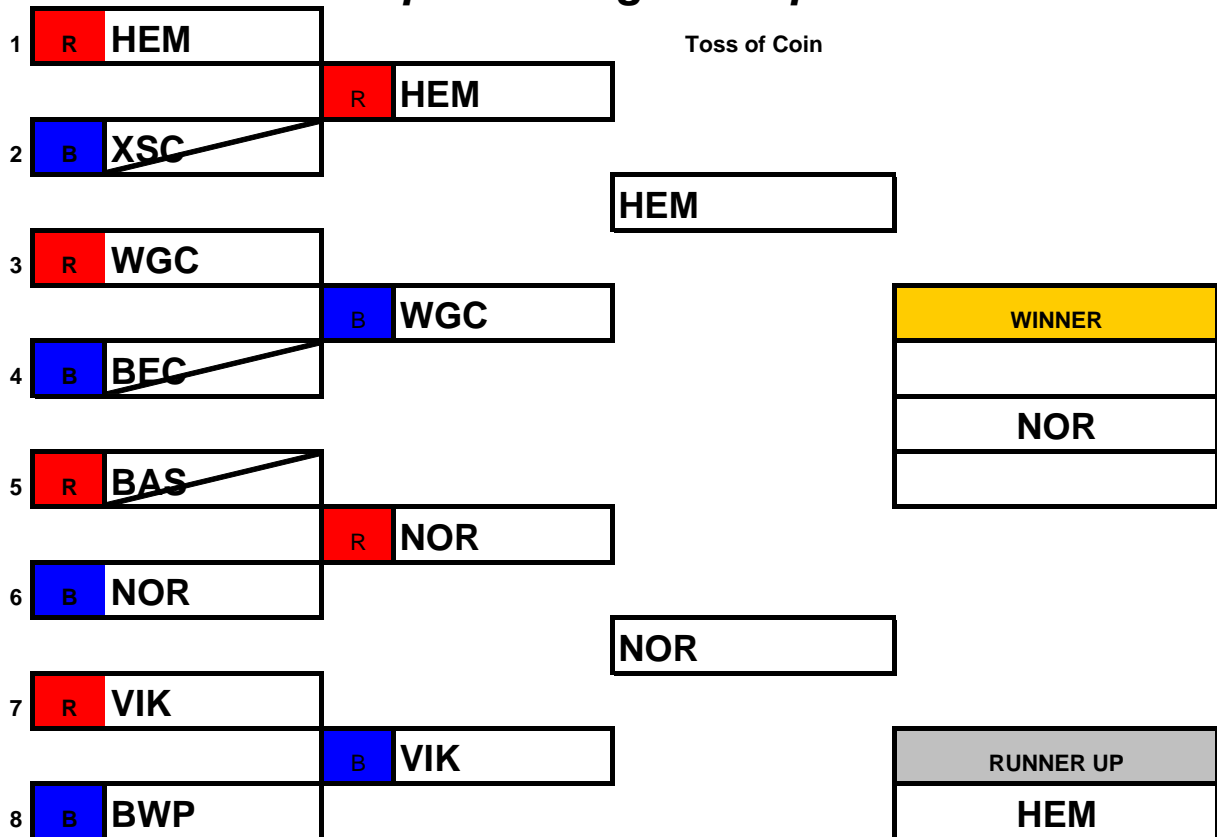

ERSA Summer League - 2008

HEM Dual Slalom Event Childrens Age Group

Open "A" Age Group

ERSA Summer League - 2008

Senior / Masters Age Group

Open "B" Age Groups

ERSA Summer League - 2008

BAS Dual Slalom Event *Childrens Age Group*

Open "A" Age Group

ERSA Summer League - 2008

Senior / Masters Age Group

Open "B" Age Groups

ERSA Summer League - 2008

WGC Dual Slalom Event Childrens Age Group

Open "A" Age Group

ERSA Summer League - 2008