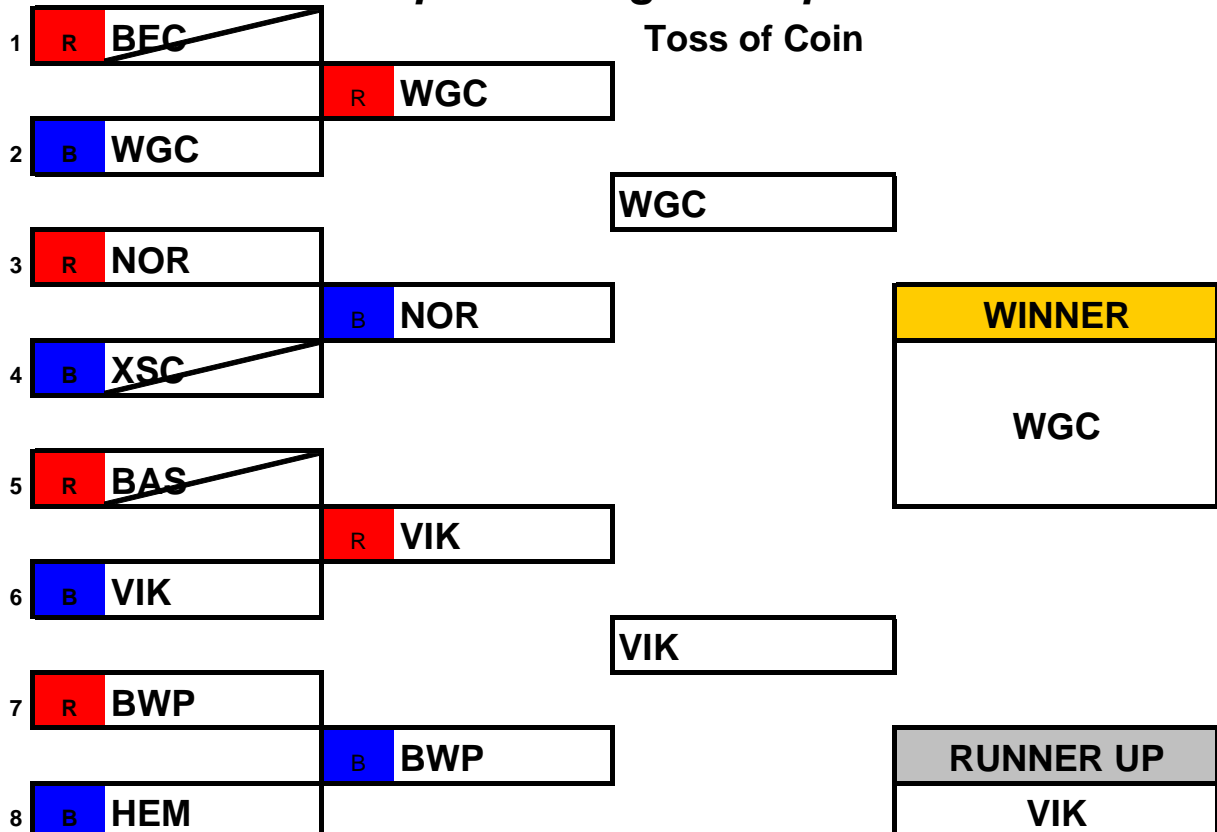

Senior / Masters Age Group

Open "B" Age Groups

ERSA Summer League - 2008

NOR Dual Slalom Event Childrens Age Group

Open "A" Age Group

ERSA Summer League - 2008

Senior / Masters Age Group

Open "B" Age Groups

ERSA Summer League - 2008

VIK Dual Slalom Event Childrens Age Group

Open "A" Age Group

ERSA Summer League - 2008

Senior / Masters Age Group

Open "B" Age Groups

ERSA Summer League - 2008

BWP Dual Slalom Event Childrens Age Group

Open "A" Age Group

ERSA Summer League - 2008

Senior / Masters Age Group

Open "B" Age Groups