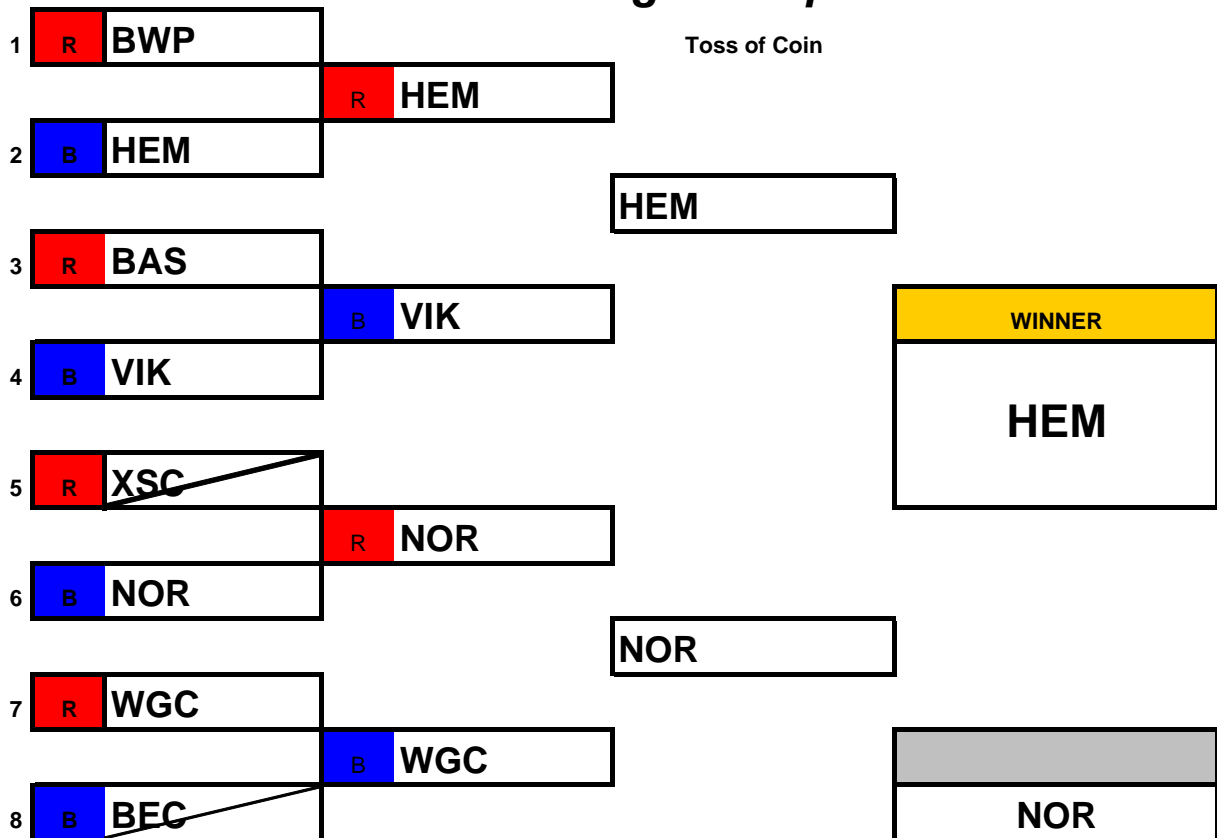

ERSA Summer League - 2008

HEM Dual Slalom Event Childrens Age Group

Open "A" Age Group

ERSA Summer League - 2008

Senior / Masters Age Group

Open "B" Age Groups

ERSA Summer League - 2008

BAS Dual Slalom Event *Childrens Age Group*

Open "A" Age Group

ERSA Summer League - 2008

Senior / Masters Age Group

Open "B" Age Groups

ERSA Summer League - 2008

WGC Dual Slalom Event Childrens Age Group

Open "A" Age Group

ERSA Summer League - 2008