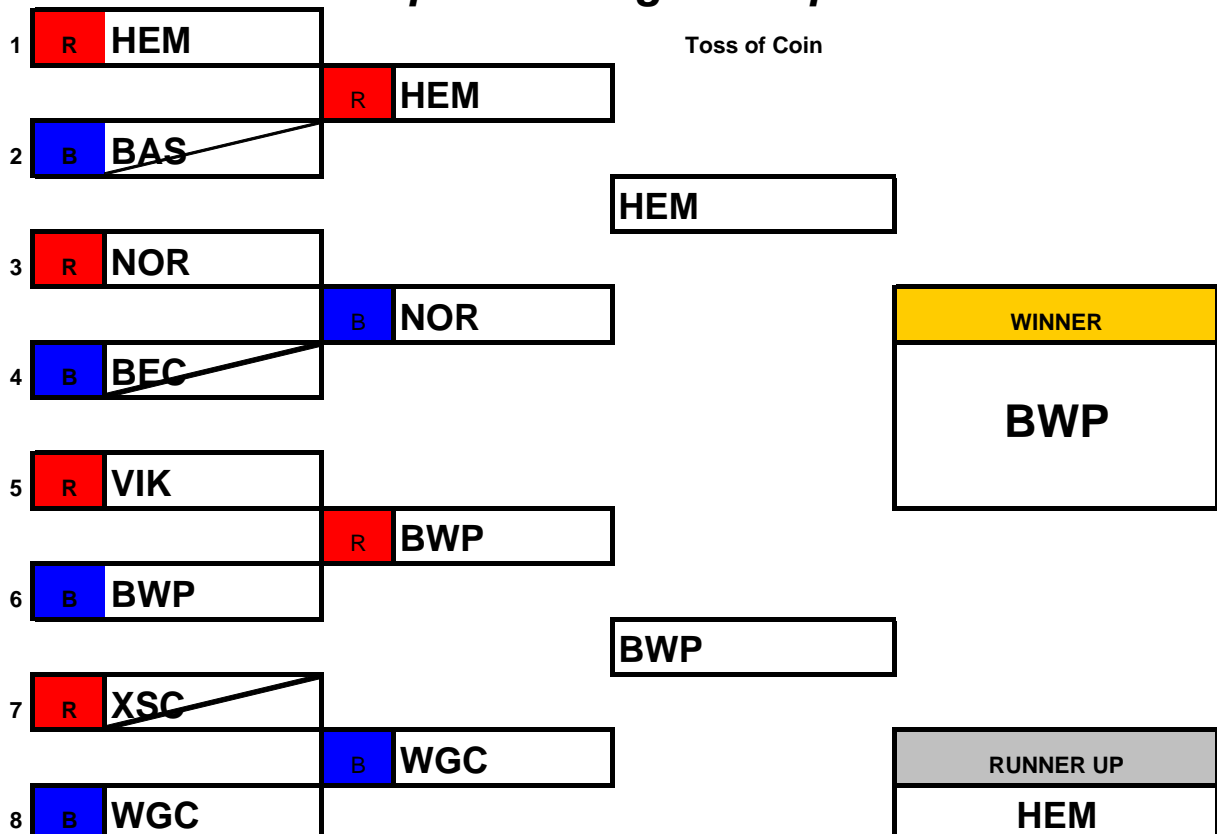

ERSA Summer League - 2008

HEM Dual Slalom Event Childrens Age Group

Open "A" Age Group

ERSA Summer League - 2008

Senior / Masters Age Group

Open "B" Age Groups

ERSA Summer League - 2008

BAS Dual Slalom Event *Childrens Age Group*

Open "A" Age Group

ERSA Summer League - 2008

Senior / Masters Age Group

Open "B" Age Groups

ERSA Summer League - 2008

WGC Dual Slalom Event Childrens Age Group

Open "A" Age Group

ERSA Summer League - 2008