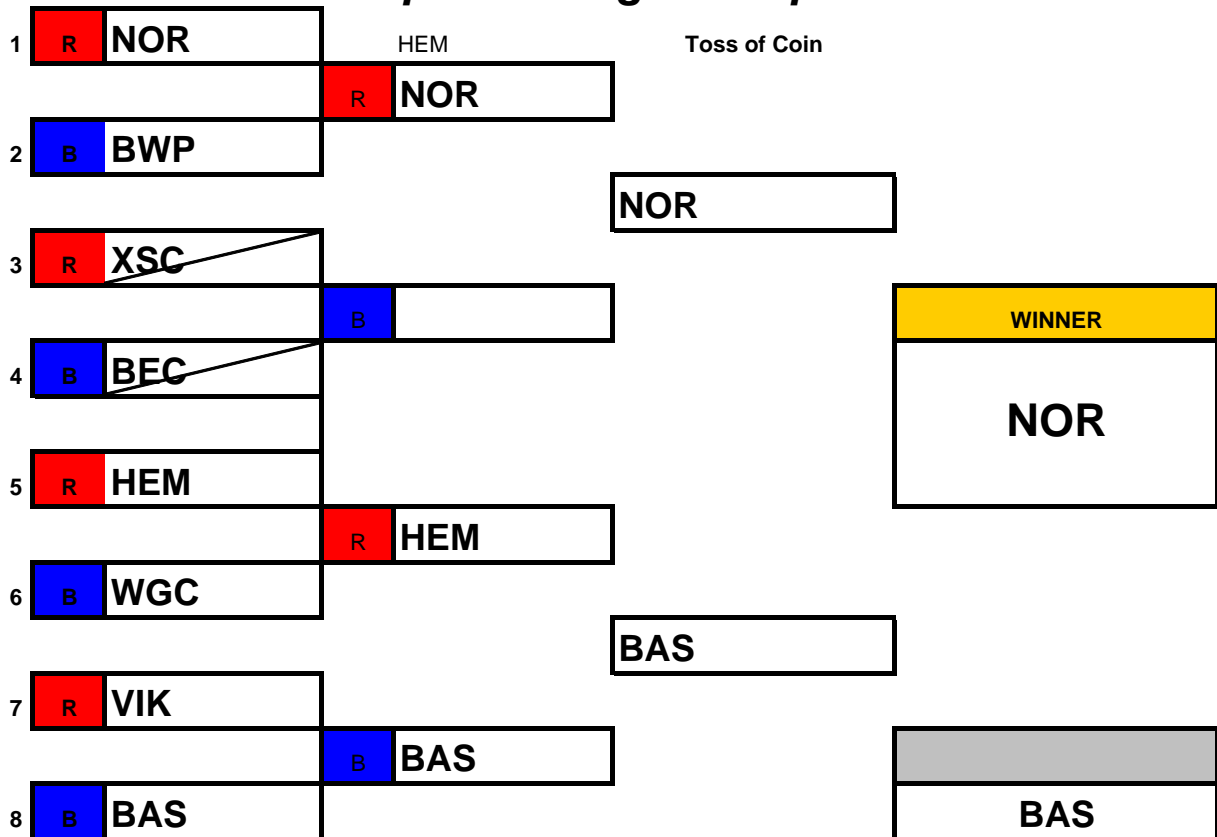

ERSA Summer League - 2008

HEM Dual Slalom Event Childrens Age Group

Open "A" Age Group

ERSA Summer League - 2008

Senior / Masters Age Group

Open "B" Age Groups

ERSA Summer League - 2008

BAS Dual Slalom Event *Childrens Age Group*

Open "A" Age Group

ERSA Summer League - 2008

Senior / Masters Age Group

Open "B" Age Groups

ERSA Summer League - 2008

WGC Dual Slalom Event Childrens Age Group

Open "A" Age Group

ERSA Summer League - 2008

Senior / Masters Age Group

Open "B" Age Groups

ERSA Summer League - 2008

NOR Dual Slalom Event Childrens Age Group

Open "A" Age Group

ERSA Summer League - 2008

Senior / Masters Age Group

Open "B" Age Groups