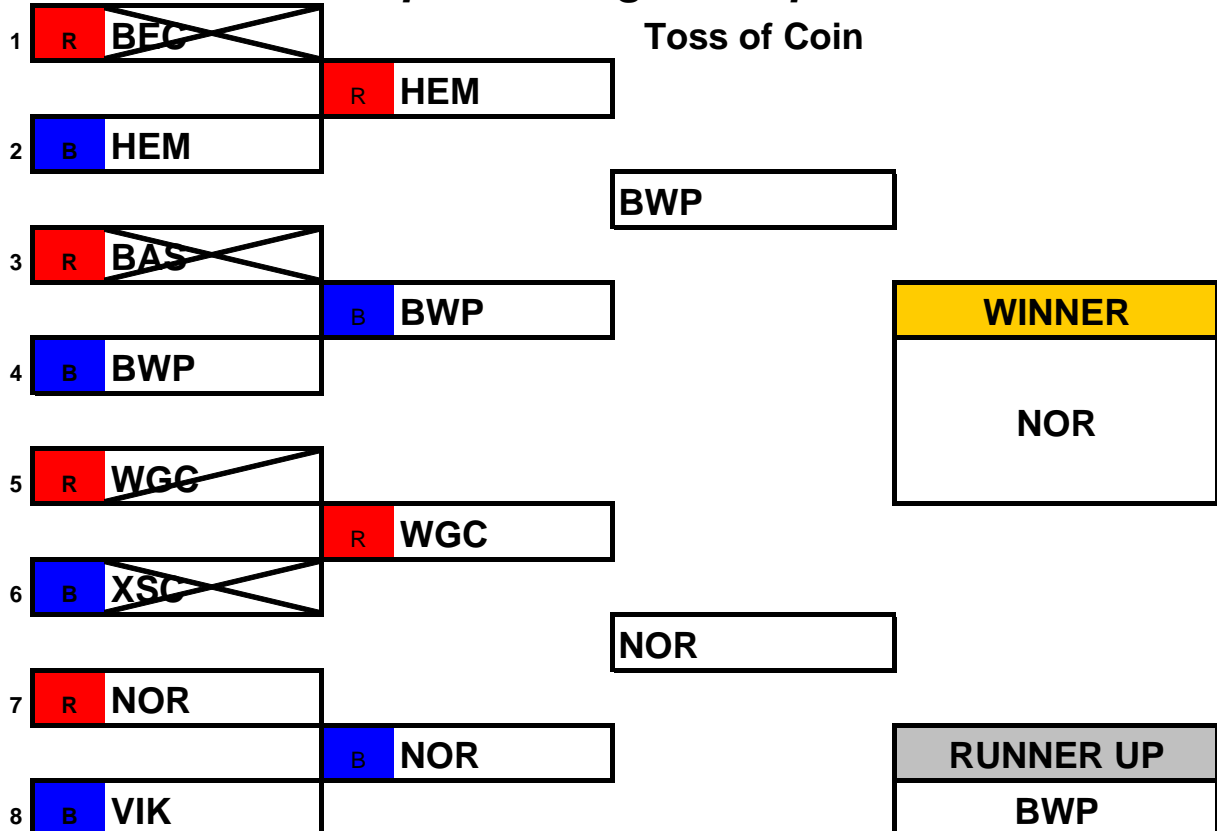

ERSA Summer League - 2008

HEM Dual Slalom Event Childrens Age Group

Open "A" Age Group

ERSA Summer League - 2008

Senior / Masters Age Group

Open "B" Age Groups

ERSA Summer League - 2008

BAS Dual Slalom Event *Childrens Age Group*

Open "A" Age Group

ERSA Summer League - 2008

Senior / Masters Age Group

Open "B" Age Groups

ERSA Summer League - 2008

WGC Dual Slalom Event Childrens Age Group

Open "A" Age Group

ERSA Summer League - 2008

Senior / Masters Age Group

Open "B" Age Groups

ERSA Summer League - 2008

NOR Dual Slalom Event Childrens Age Group

Open "A" Age Group

ERSA Summer League - 2008

Senior / Masters Age Group

Open "B" Age Groups