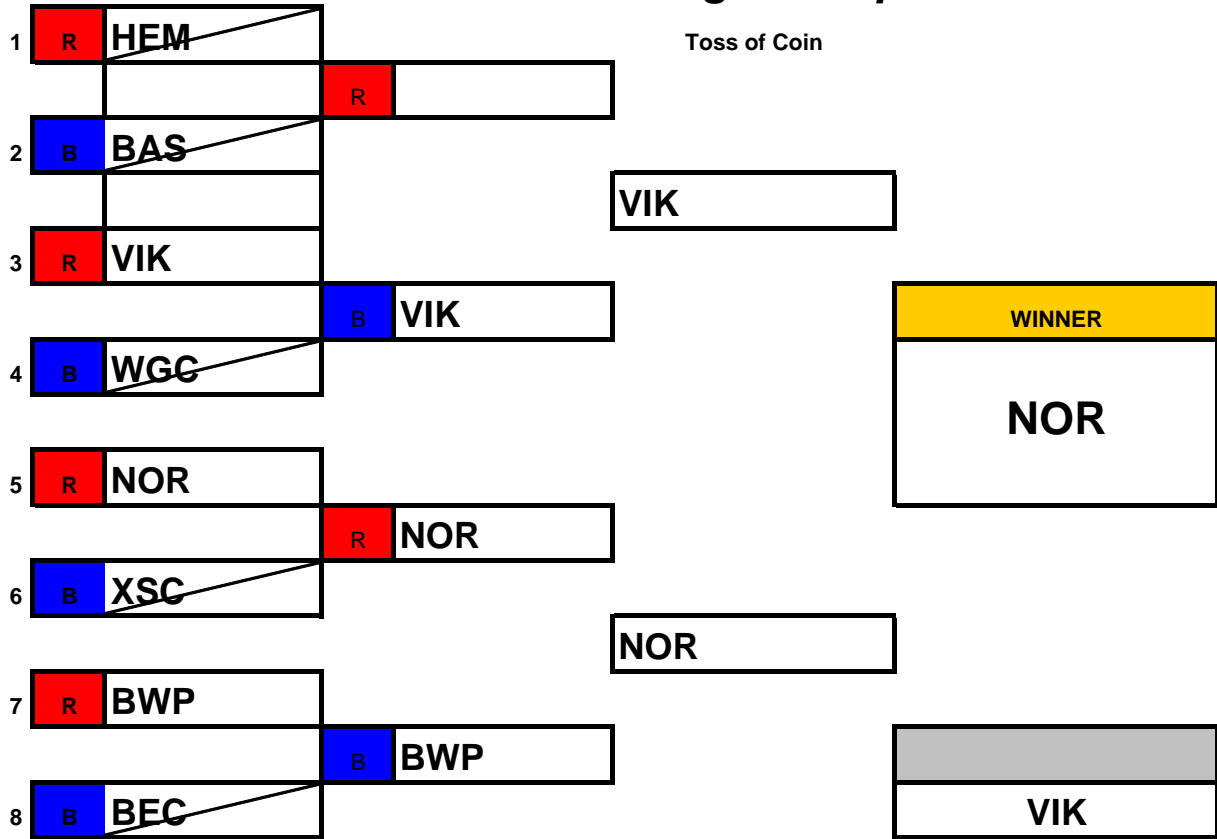

ERSA Summer League - 2008

HEM Dual Slalom Event Childrens Age Group

Open "A" Age Group

ERSA Summer League - 2008

Senior / Masters Age Group

Open "B" Age Groups

ERSA Summer League - 2008

BAS Dual Slalom Event *Childrens Age Group*

Open "A" Age Group

ERSA Summer League - 2008

Senior / Masters Age Group

Open "B" Age Groups

ERSA Summer League - 2008

WGC Dual Slalom Event Childrens Age Group

Open "A" Age Group

ERSA Summer League - 2008