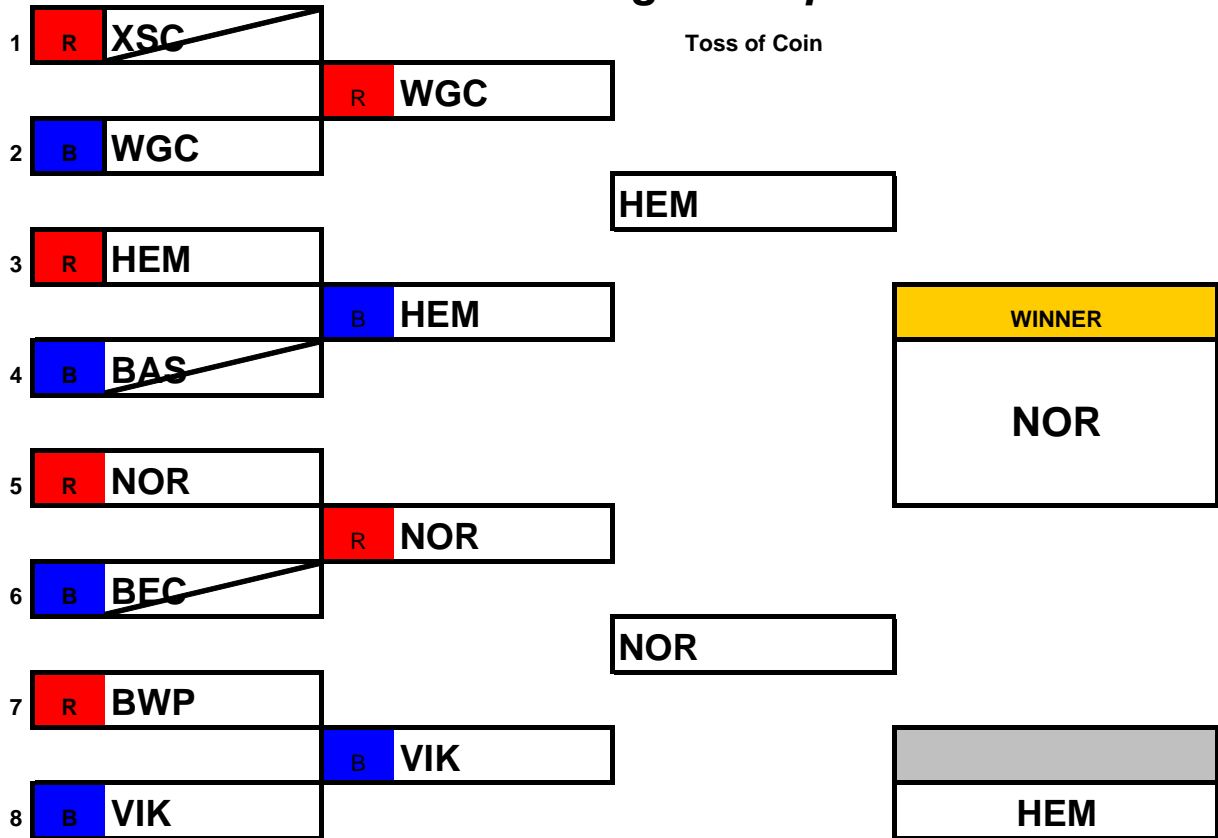

Senior / Masters Age Group

Open "B" Age Groups

ERSA Summer League - 2008

NOR Dual Slalom Event Childrens Age Group

Open "A" Age Group

ERSA Summer League - 2008

Senior / Masters Age Group

Open "B" Age Groups

ERSA Summer League - 2008

VIK Dual Slalom Event Childrens Age Group

Open "A" Age Group

ERSA Summer League - 2008

Senior / Masters Age Group

Open "B" Age Groups

ERSA Summer League - 2008

BWP Dual Slalom Event Childrens Age Group