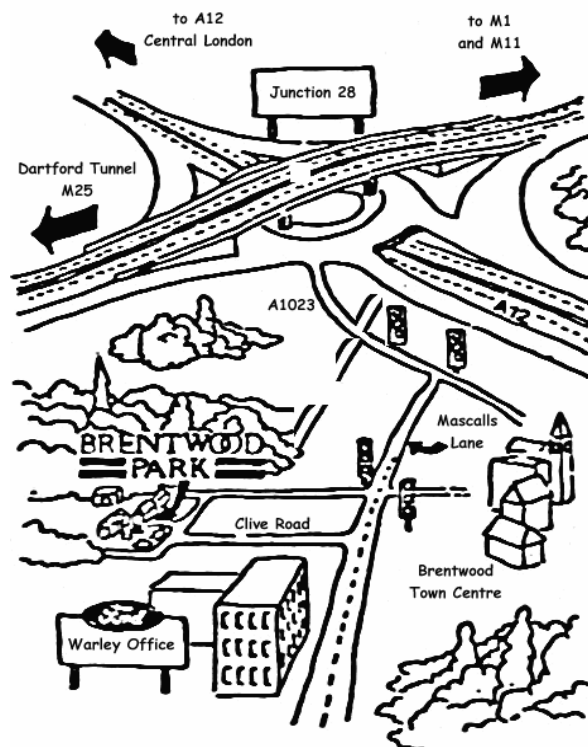

BRENTWOOD PARK

Invite you all to the

The 6th ERSA Summer League Race

28 September 2008

Timetable

- 08.30** Registration, Practice
- 09.00** Race Managers Meeting
- 09.30** Course Setting
- Registration Closes
- 10.00** Course Inspection
- 10.30** Individual Slalom
(3 Runs)
- 14.00** Course Setting
- 14.30** Team Dual Slalom
- 16.00** Awards Presentation

All Day BBQ

ERSA 2008 Rules Apply

Cost per person:- £ 9

Warley Gap, Little Warley, Brentwood, Essex, Tel:- 01277 211994
www.brentwoodskicentre.co.uk