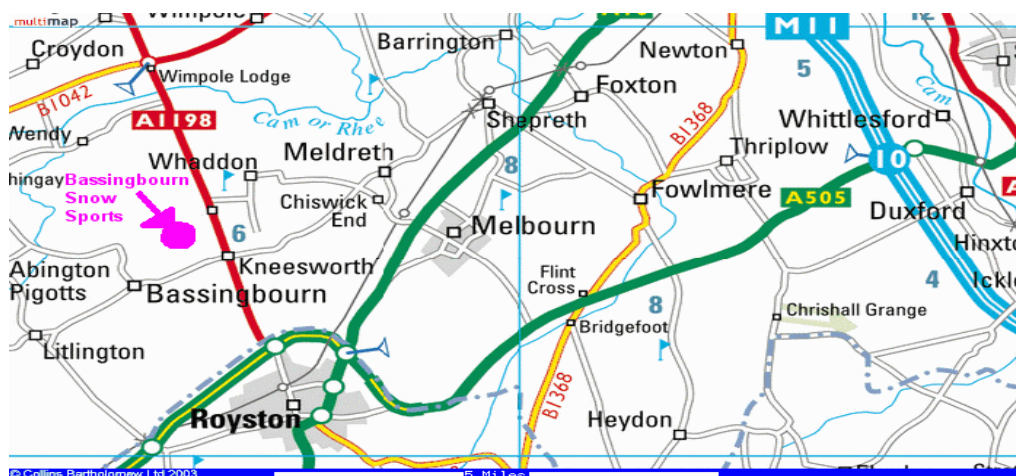

EASTERN REGION SKI ASSOCIATION

Invite all ERSAs racers to the 5th race of the
Eastern Region Summer League
on Sunday 14th September 2008

Programme

08:15 **REGISTRATION**. Practice opens
09:00 Race Managers' Meeting
REGISTRATION CLOSES.
09:15 Practice ends. Course setting.
09:30 Course Inspection.
10:00 **INDIVIDUAL SLALOM. (3 RUNS)**
14:00 **DUAL SLALOM**
16:00 **PRESENTATION OF AWARDS**

These times may need to be changed according to circumstances.

Races rules and cost will be as agreed for ERSAs Summer League 2008

Entrance at North gate – NOT Main gate. Please bring suitable **Photo ID** as we are on an army base.

ERSA Summer League Race (Bassingbourn 2008)

This race is being organised by ERSAs as at present Bassingbourn do not have enough people to run a race. Therefore ERSAs asks that all clubs provide 2 officials, tasks will be allocated on the day and a verbal briefing given if needed. No officials, no race.

As the ski slope is on a military base please follow the signs and enter via the North Gate. (Our normal entrance). This will be open from 0700h until 0930h, after which entry will have to be made via the main base entrance. However ERSAs and Bassingbourn can not guarantee that access via this route will be granted by the military on the day. If attempting this access point photographic proof of identity will be required. We highly recommended that you arrive before the North Gate is closed to save any disappointment.

Bassingbourn will be running a BBQ and the small snack/drinks bar will be open.

A raffle will be run in aid of ERSAs funds, all proceeds being used for the benefit of the region.

If any problems on the day please ring Steve Lambert 07771893158.

NO YELLOW 77 OR BLUE IDEAL ONLY CLEAR GEL ALLOWED
N.B ALL RACERS MUST WEAR A HELMET WHILST TRAINING, RACING AND COURSE INSPECTION.
ALL SKI POLES MUST BE FITTED WITH RUBBER BUNGS (STOPPERS)