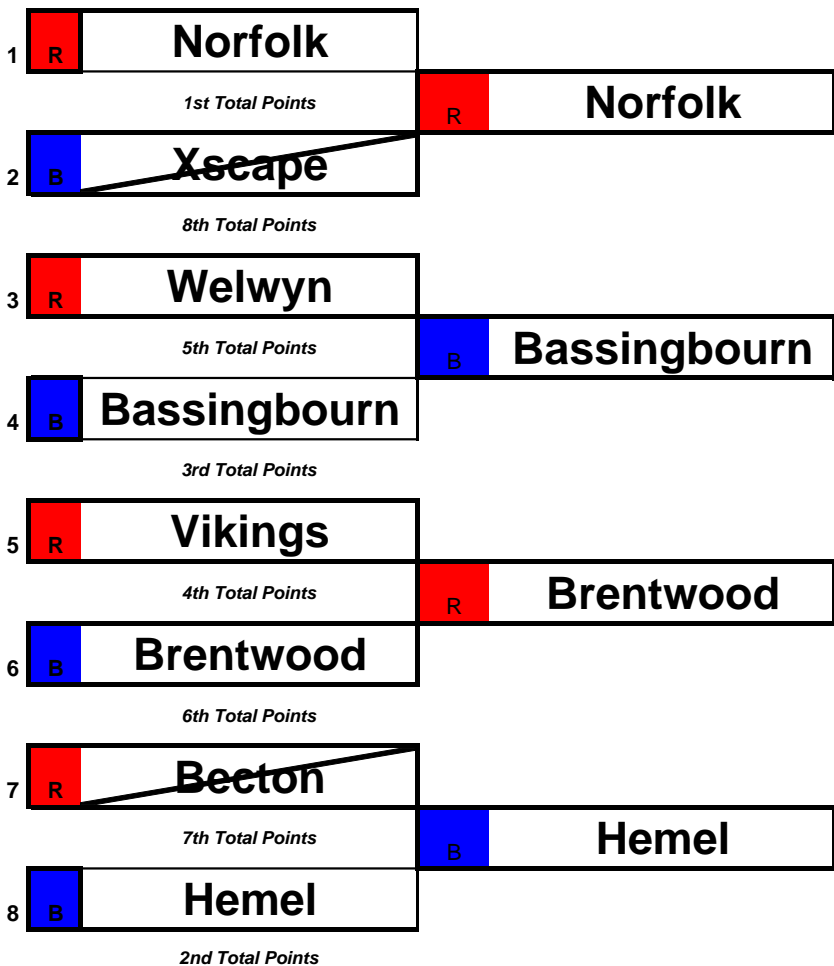

ERSA Championships 2006 - Special Seven (Welwyn)

Teams seeded according to Summer League points.

Bassingbourn

Hemel

TEAMS	TOTAL POINTS
Norfolk	261.70
Hemel	355.46
Bassingbourn	581.6
Vikings	651.2
Welwyn	1214.91
Brentwood	855.77 (Names Late)
Becton	4200.00
Xscape	4200.00